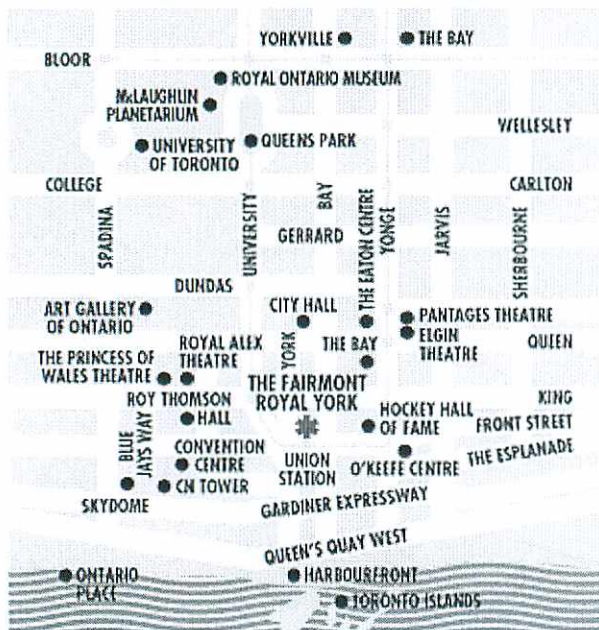

[Print](#) [Close Window](#)

MAPS & DIRECTIONS

DRIVING DIRECTIONS

From Lester B. Pearson International Airport:

- Follow signs to 427 South
- From 427 South, take the Gardiner Expressway Eastbound
- Follow along the Gardiner Expressway Eastbound
- Take the Yonge/York/Bay Street exit
- Follow along Bay Street going Northbound
- Turn left onto Front Street for valet parking; entrance is on right

From Highway 401 (Eastbound or Westbound):

- Exit on the Don Valley Parkway (DVP) Southbound
- Exit on the Gardiner Expressway Westbound
- Exit on Yonge Street North
- Left on Front Street (Westbound)

- Pass one set of lights (Bay Street)
- Hotel is on right-hand side, across from Union Station

From New York:

- Cross at the Peace Bridge at Fort Erie, take the Queen Elizabeth Way (QEW) East
- QEW becomes the Gardiner Expressway
- Exit at Bay Street North
- Take Bay Street North to Front Street
- Turn left on Front Street
- Hotel is on the north side

From Quebec:

- Take Hwy 401 West to Don Valley Parkway (DVP) South to Gardiner Expressway West
- Exit north on Yonge Street left on Front Street (west)
- Pass the 1st set of lights (Bay Street)
- Hotel is on the right-hand side, across from Union station