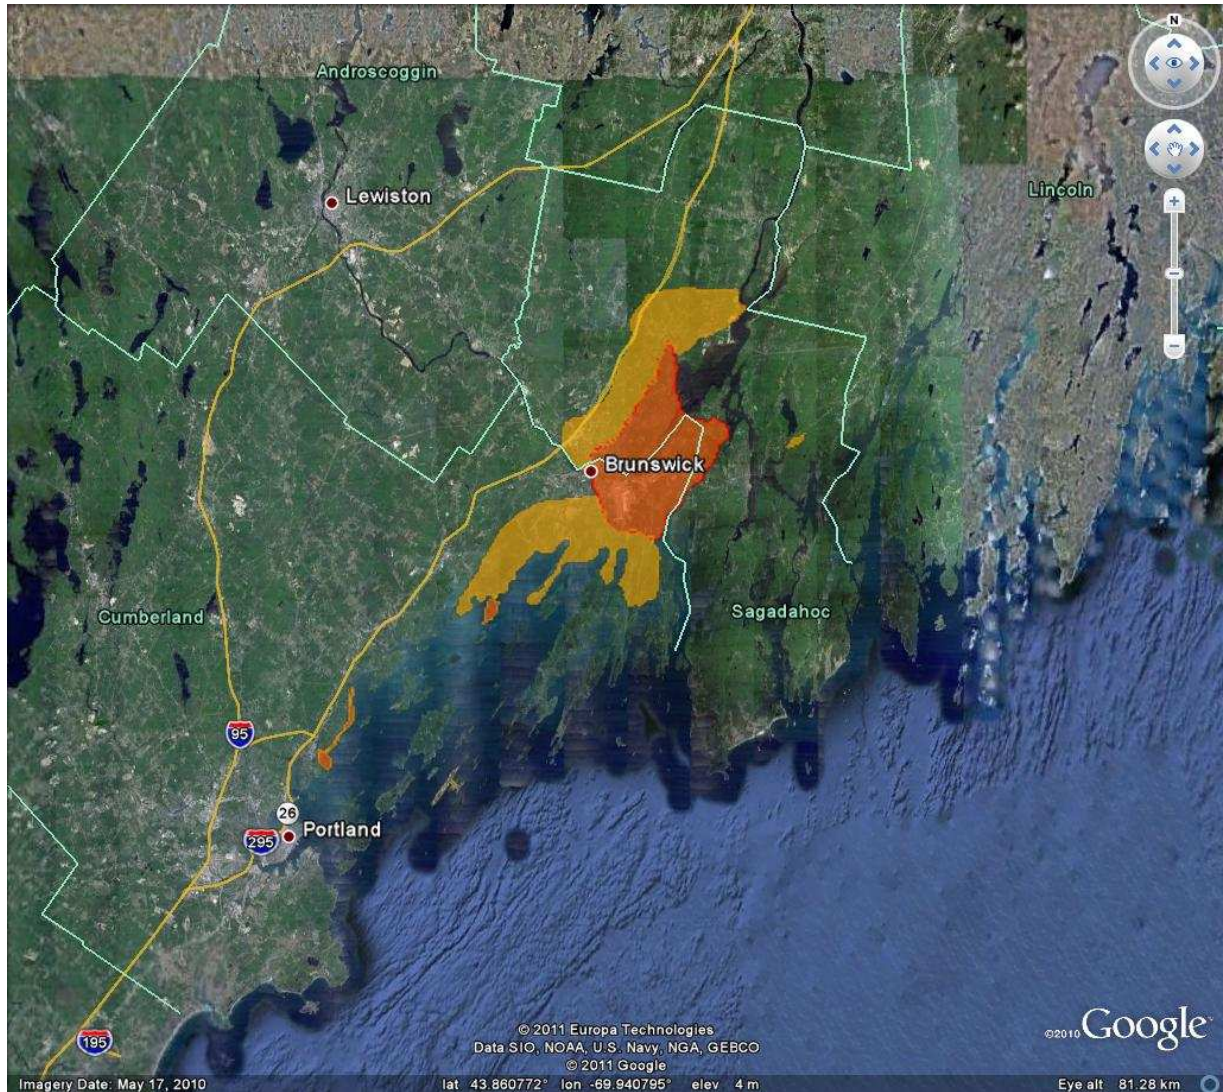

February 2011

Red – High numbers of browntail moth winter webs  
Yellow – Scattered browntail moth webs

The Browntail Moth is population high; infestation intense in southern Merrymeeting Bay area. The population has expanded slightly and again in Falmouth and Freeport.

**\*\*Impact on humans will be noticeable.\*\***

Hairs from caterpillars float in the air and cause a rash like poison ivy.

Oak and apple will experience branch dieback and there maybe some tree mortality.