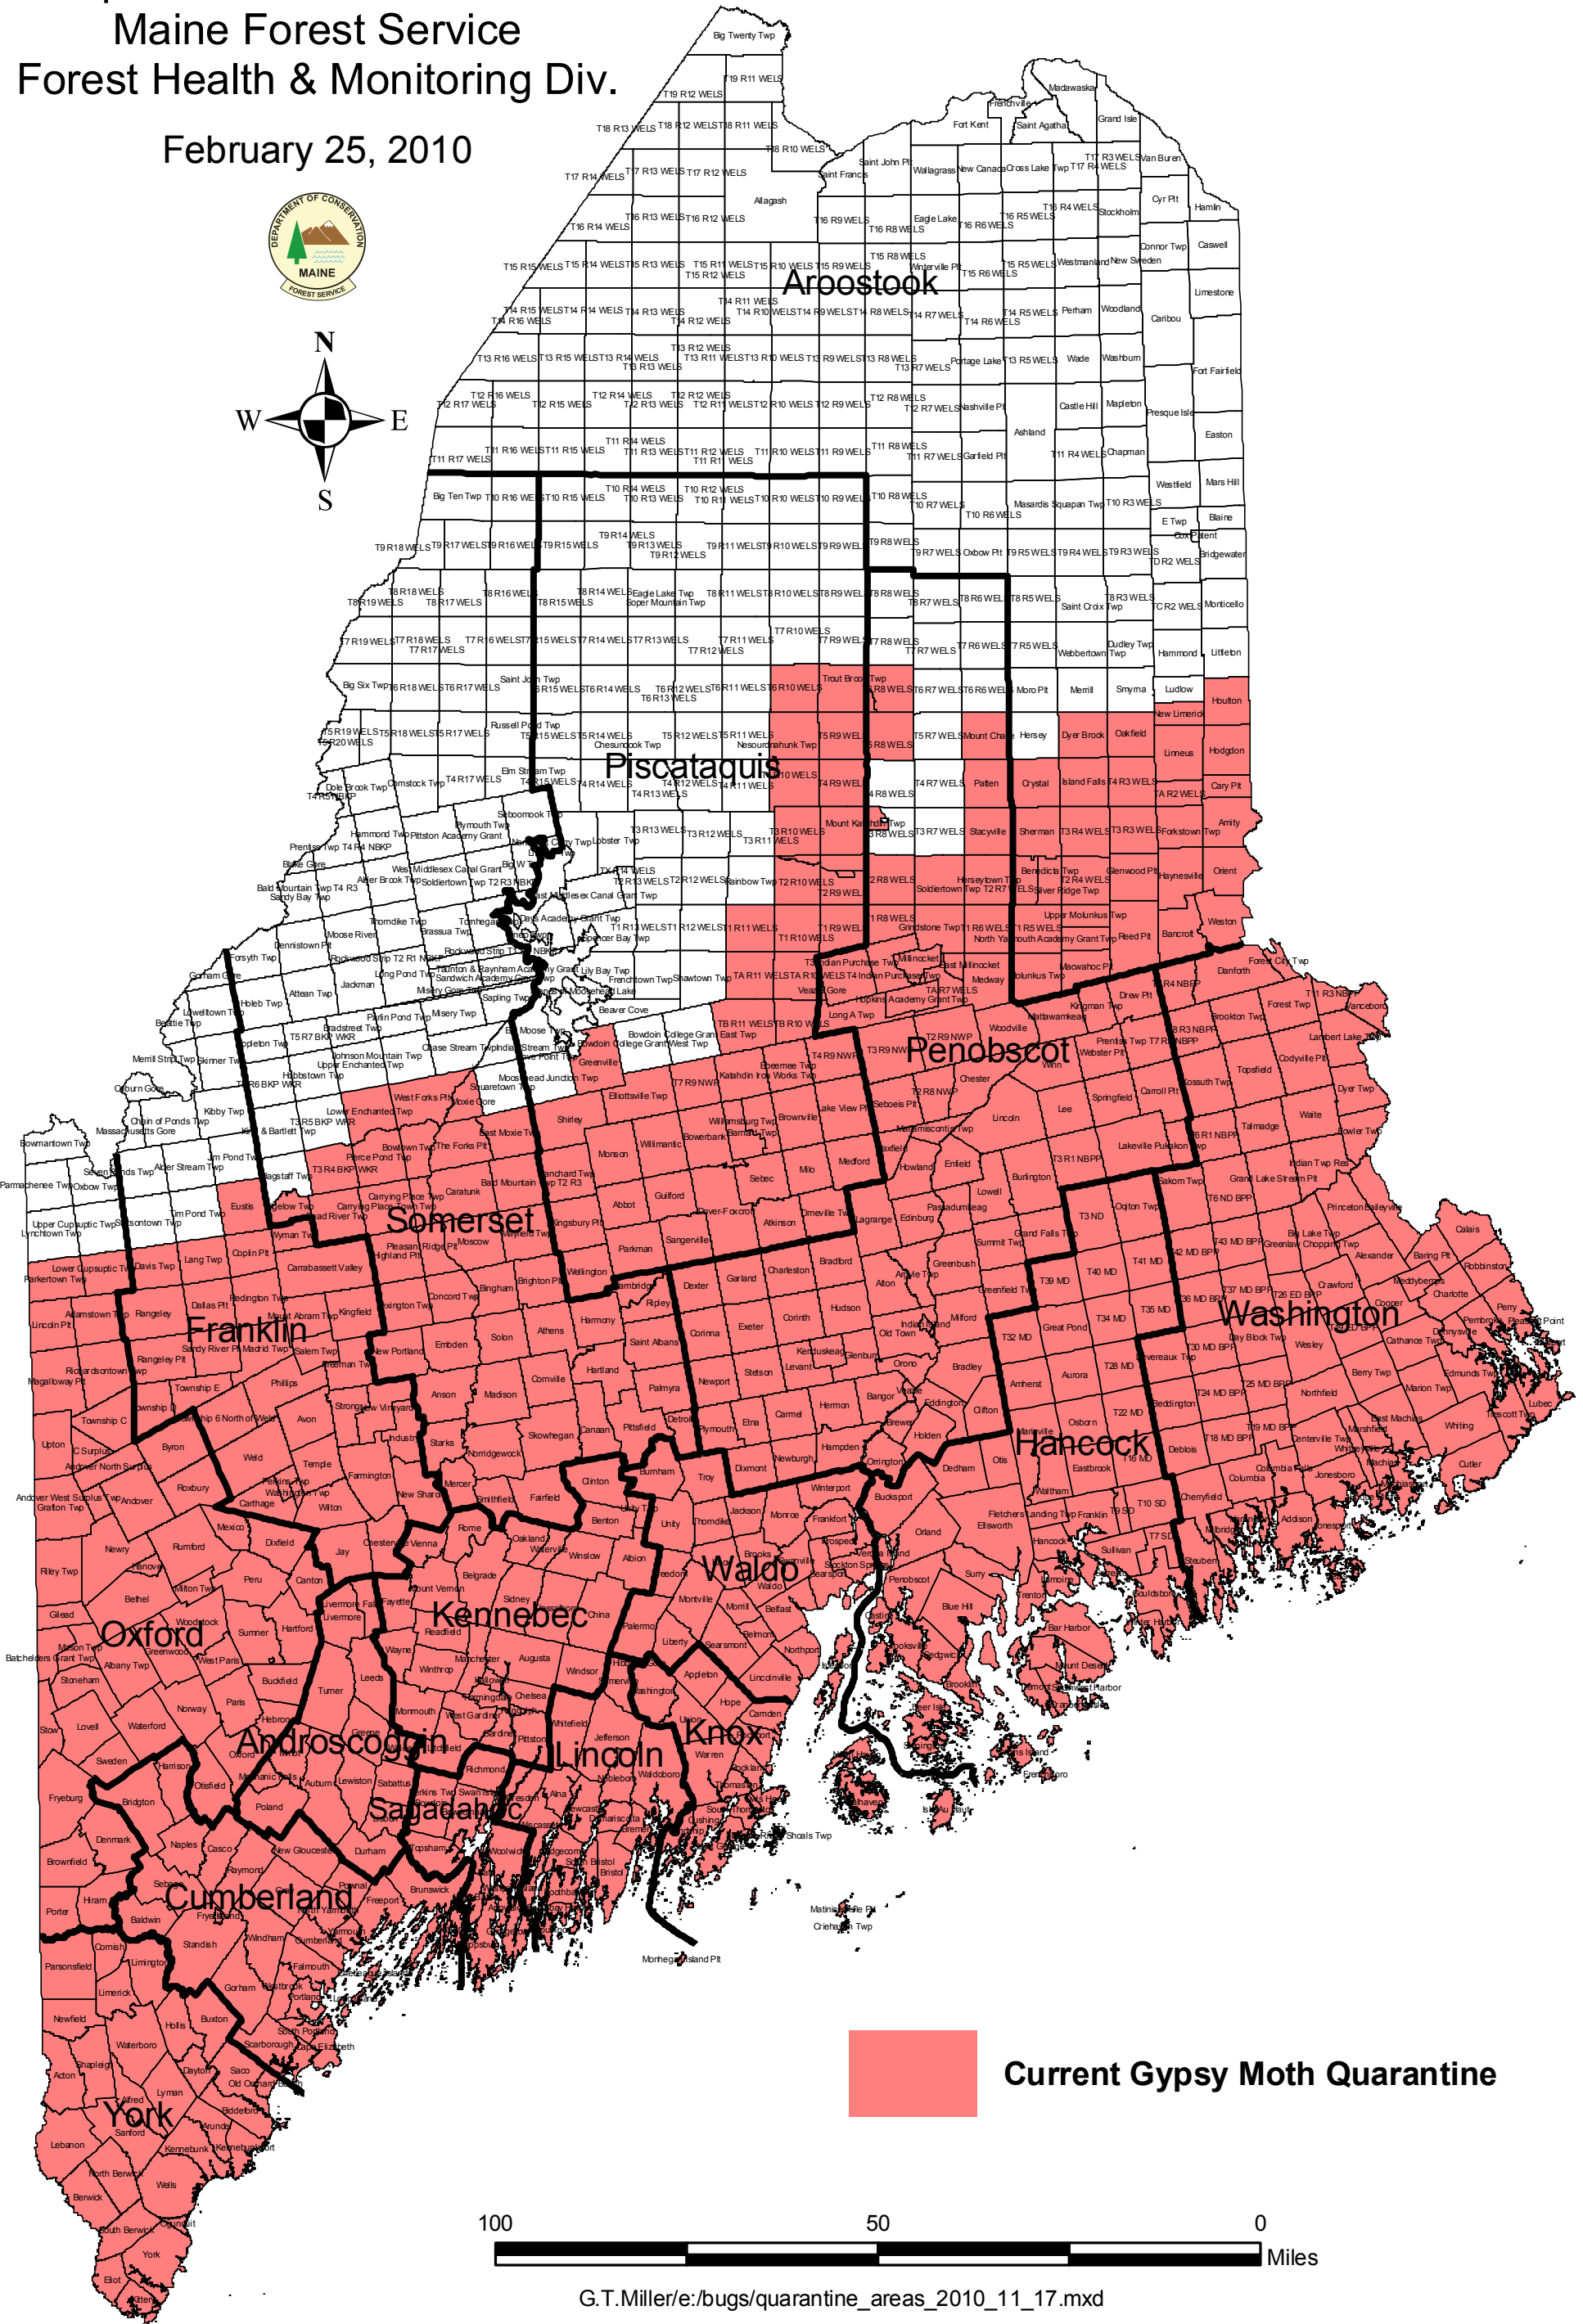

# Gypsy Moth Quarantine Area

Department of Conservation  
Maine Forest Service  
Forest Health & Monitoring Div.

February 25, 2010

 **Current Gypsy Moth Quarantine**