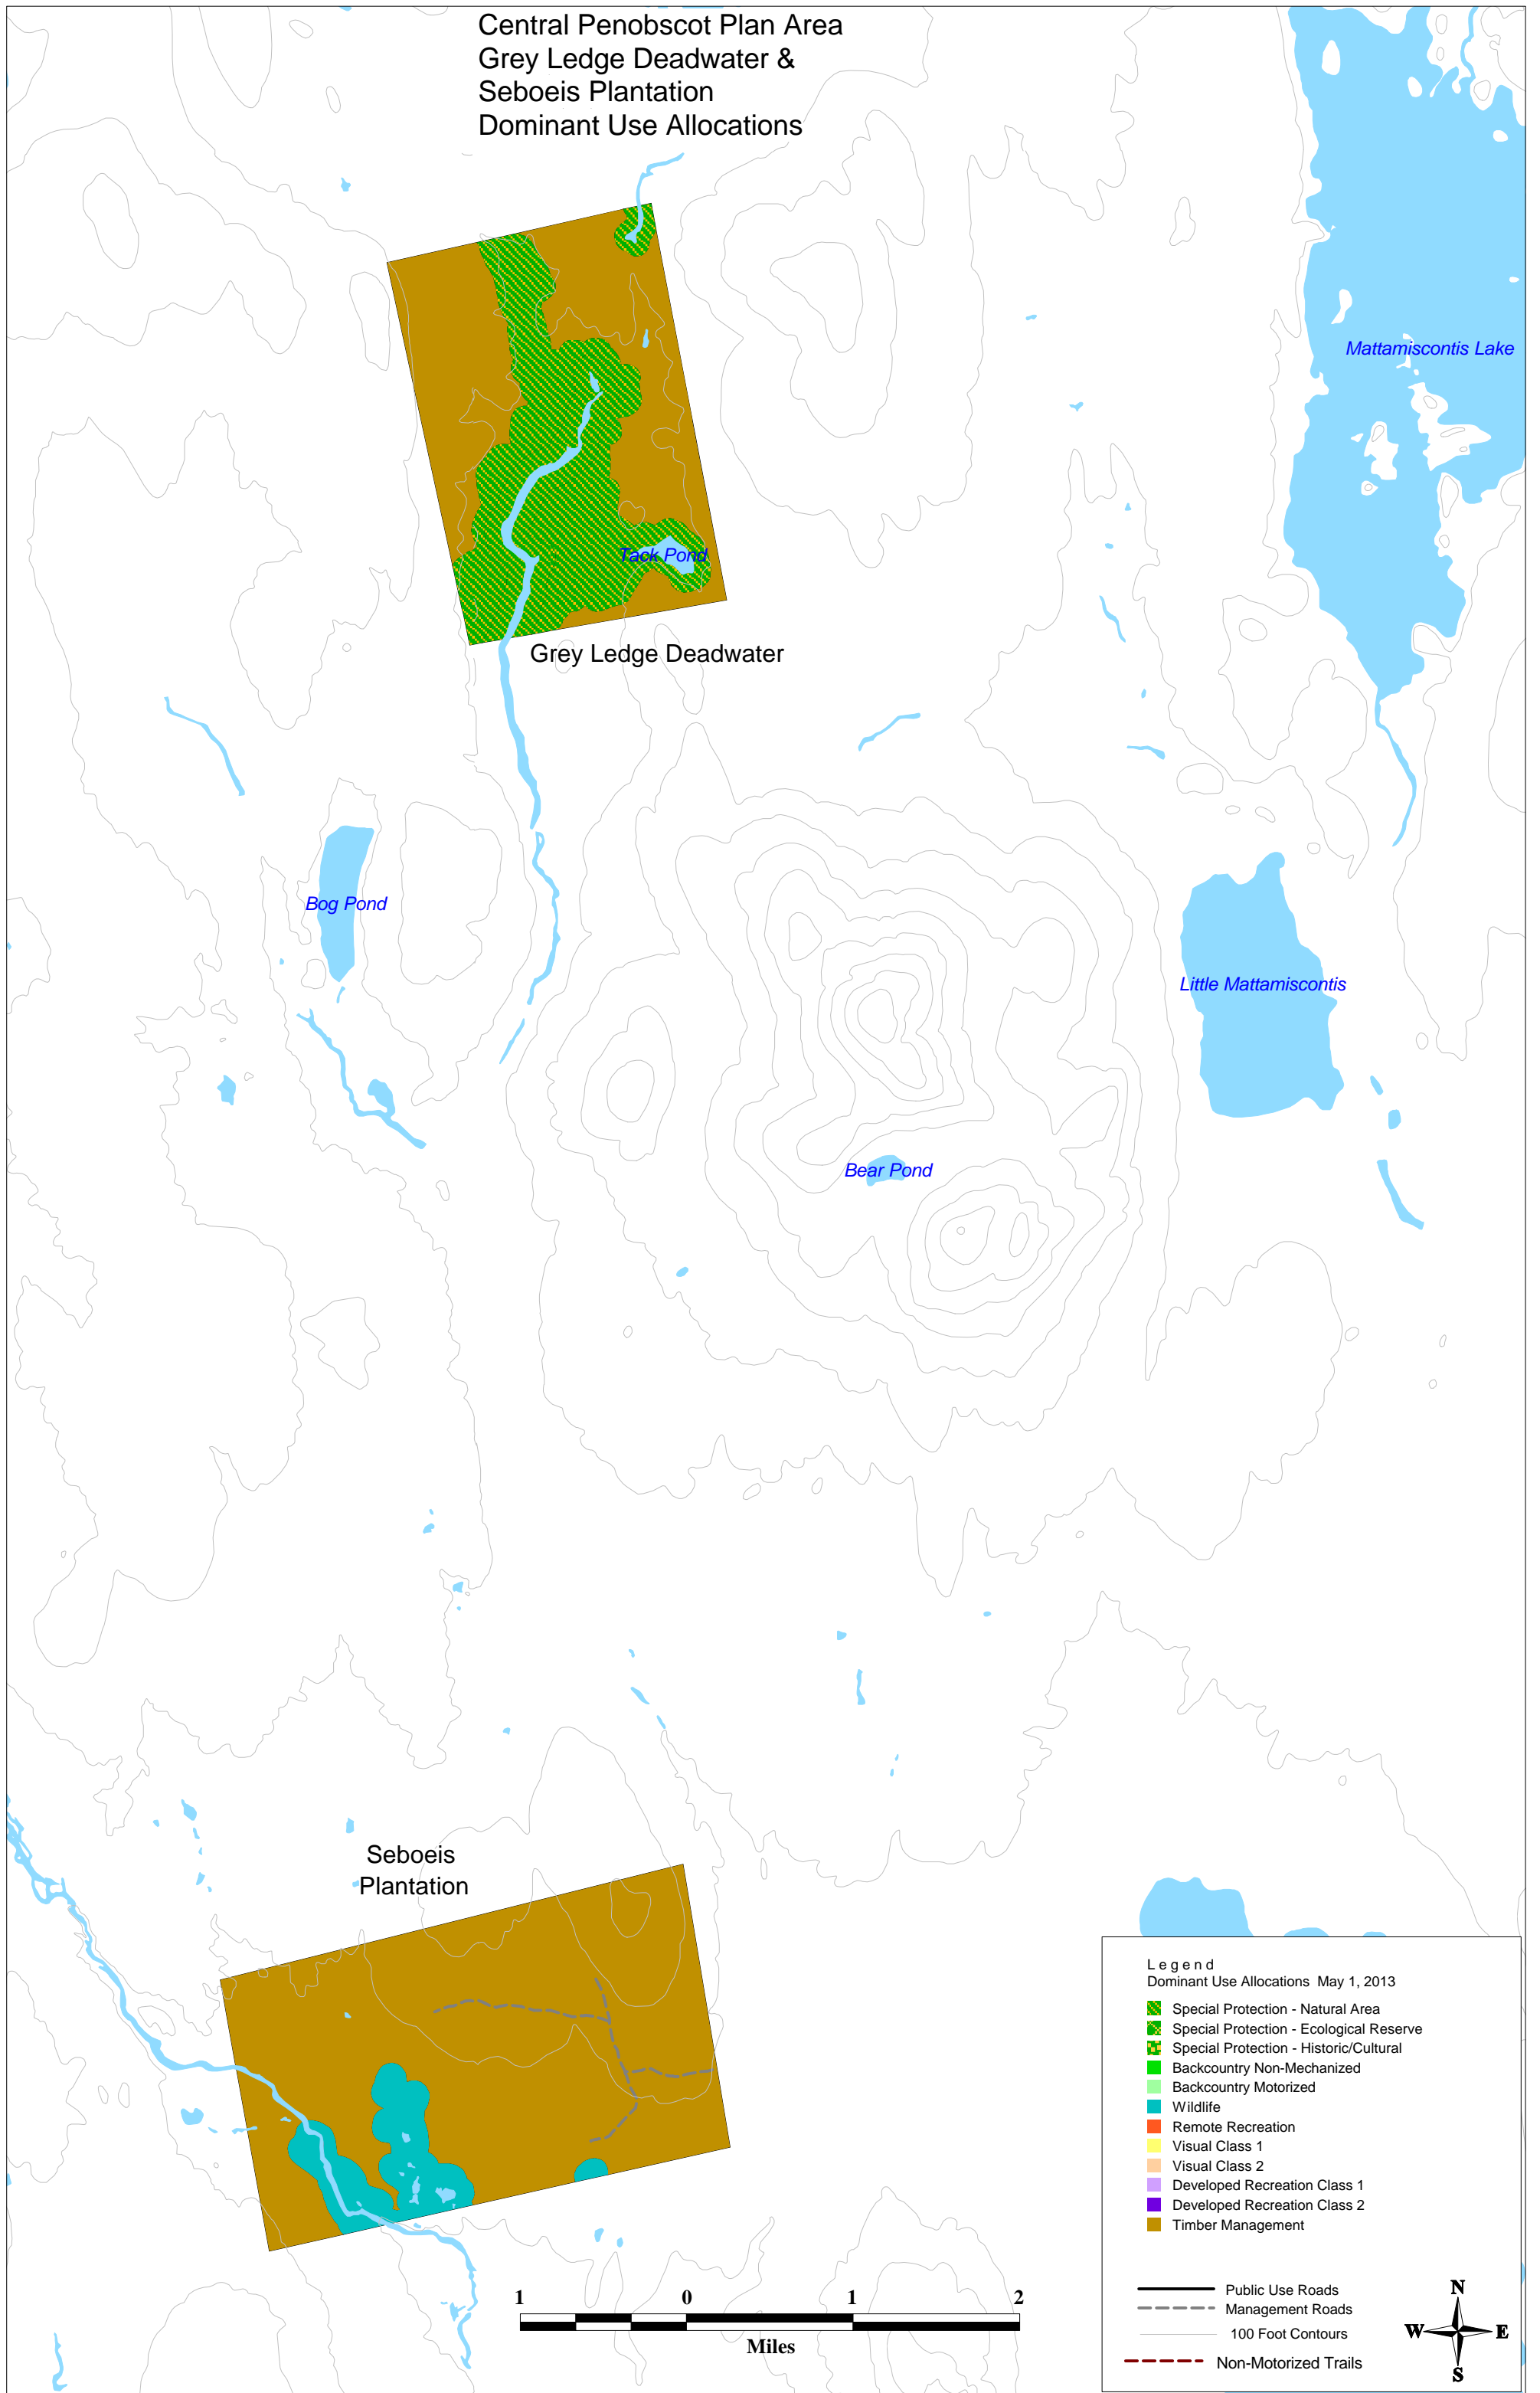

Central Penobscot Plan Area
 Grey Ledge Deadwater &
 Seboeis Plantation
 Dominant Use Allocations

Mattamiscontis Lake

Tack Pond

Grey Ledge Deadwater

Bog Pond

Little Mattamiscontis

Bear Pond

Seboeis
 Plantation

Legend
 Dominant Use Allocations May 1, 2013

- Special Protection - Natural Area
- Special Protection - Ecological Reserve
- Special Protection - Historic/Cultural
- Backcountry Non-Mechanized
- Backcountry Motorized
- Wildlife
- Remote Recreation
- Visual Class 1
- Visual Class 2
- Developed Recreation Class 1
- Developed Recreation Class 2
- Timber Management

- Public Use Roads
- Management Roads
- 100 Foot Contours
- Non-Motorized Trails