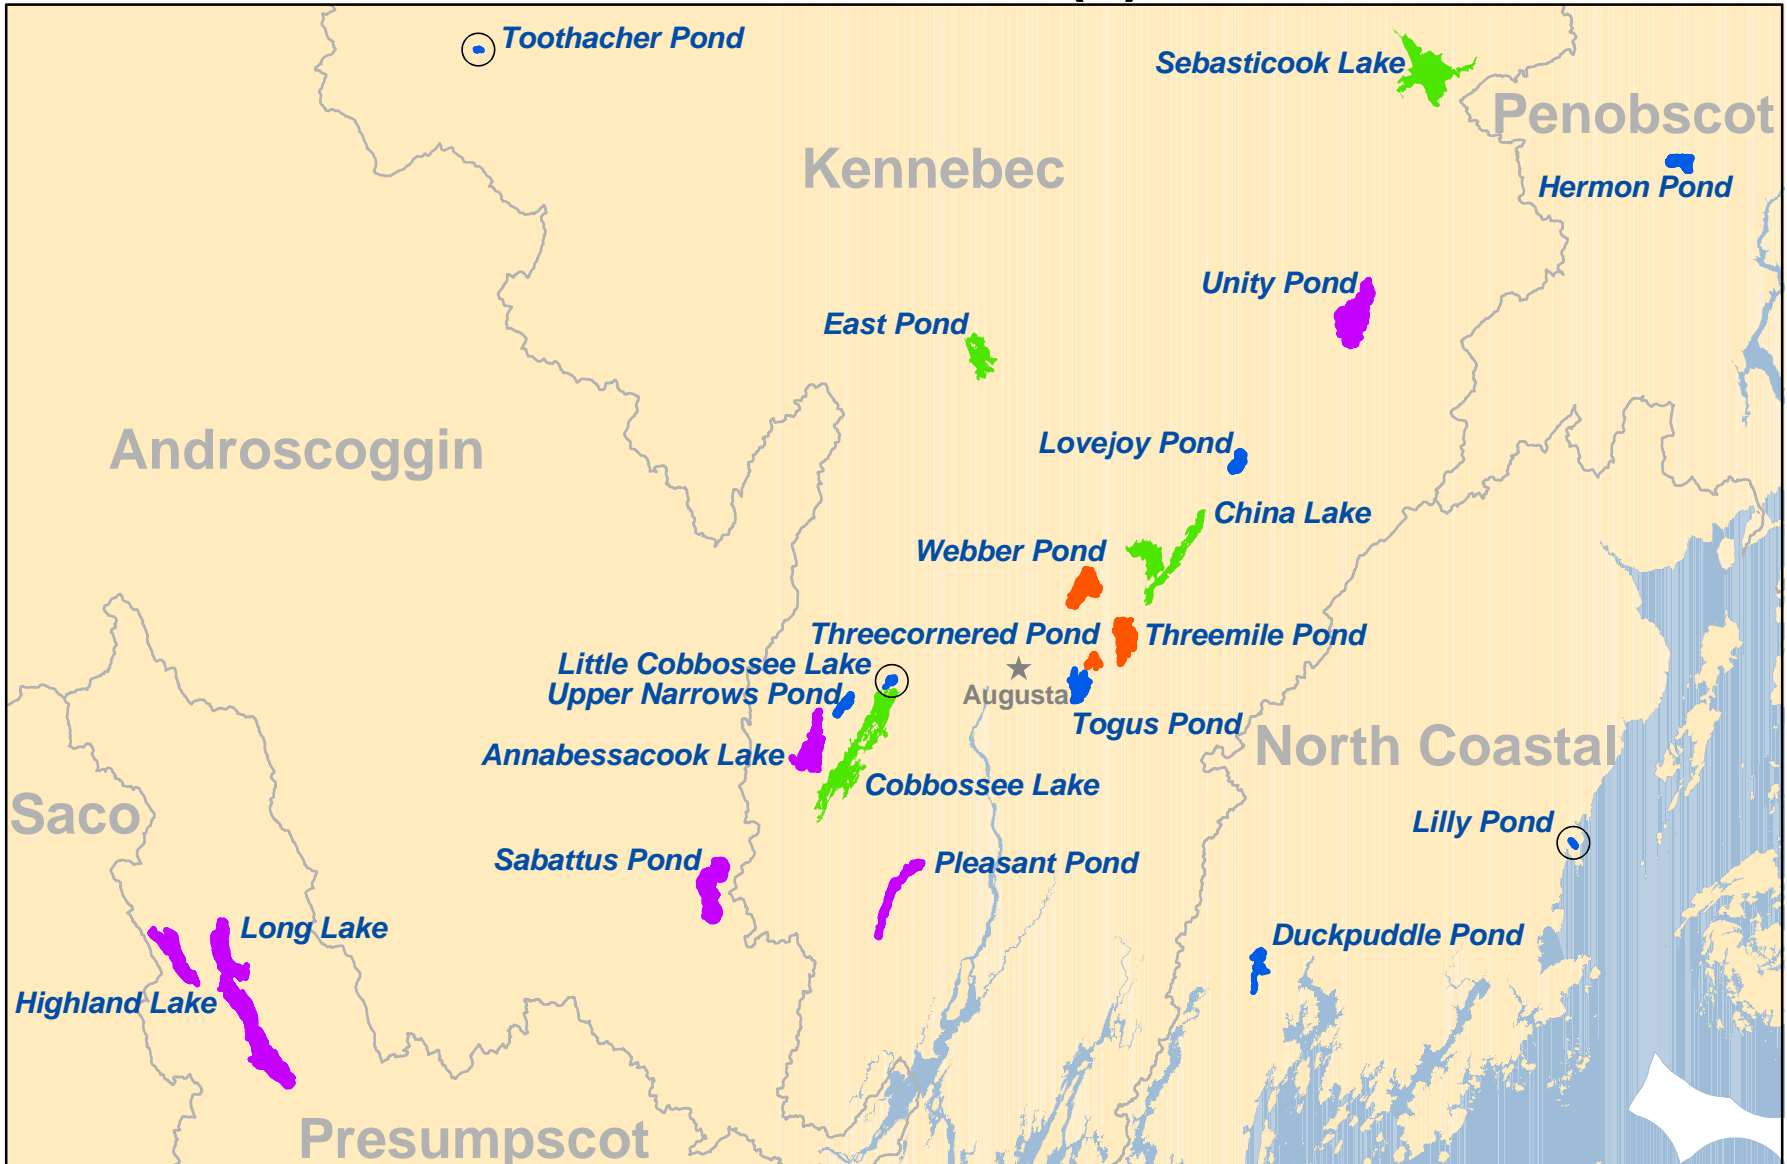

South - Central Maine 303(d) Listed Lakes

TMDL Lake Classes (N = 21)

- Class A: Phase I TMDL Reports
- Class B: Phase II PCAP - TMDL (2003)
- Class C: Phase III Current Studies
- Class D: Future Studies

- Small TMDL Pond Locator
- Select Cities
- Riversheds
- State of Maine
- Coastal Waters

Miles