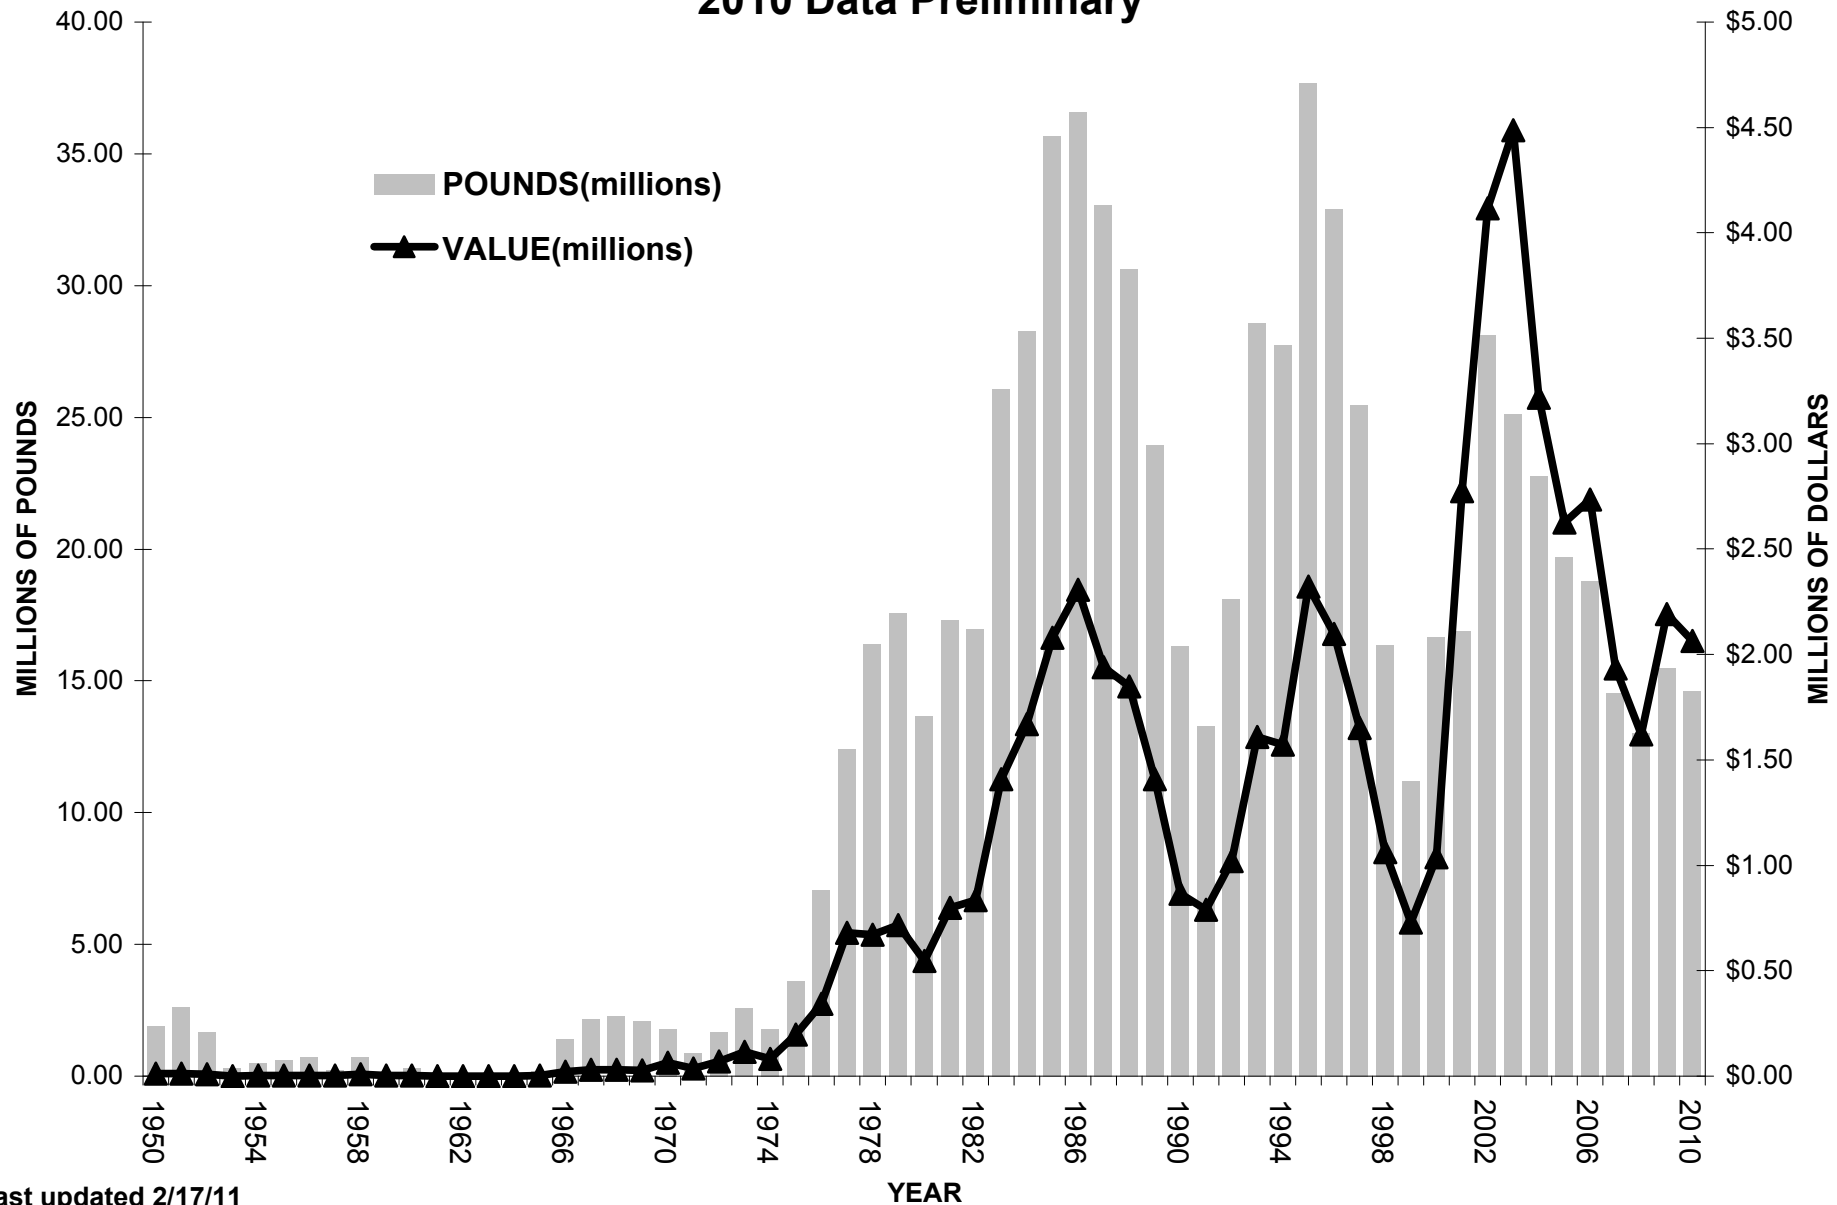

STATE OF MAINE BLUE MUSSEL *2010 Data Preliminary*

Last updated 2/17/11