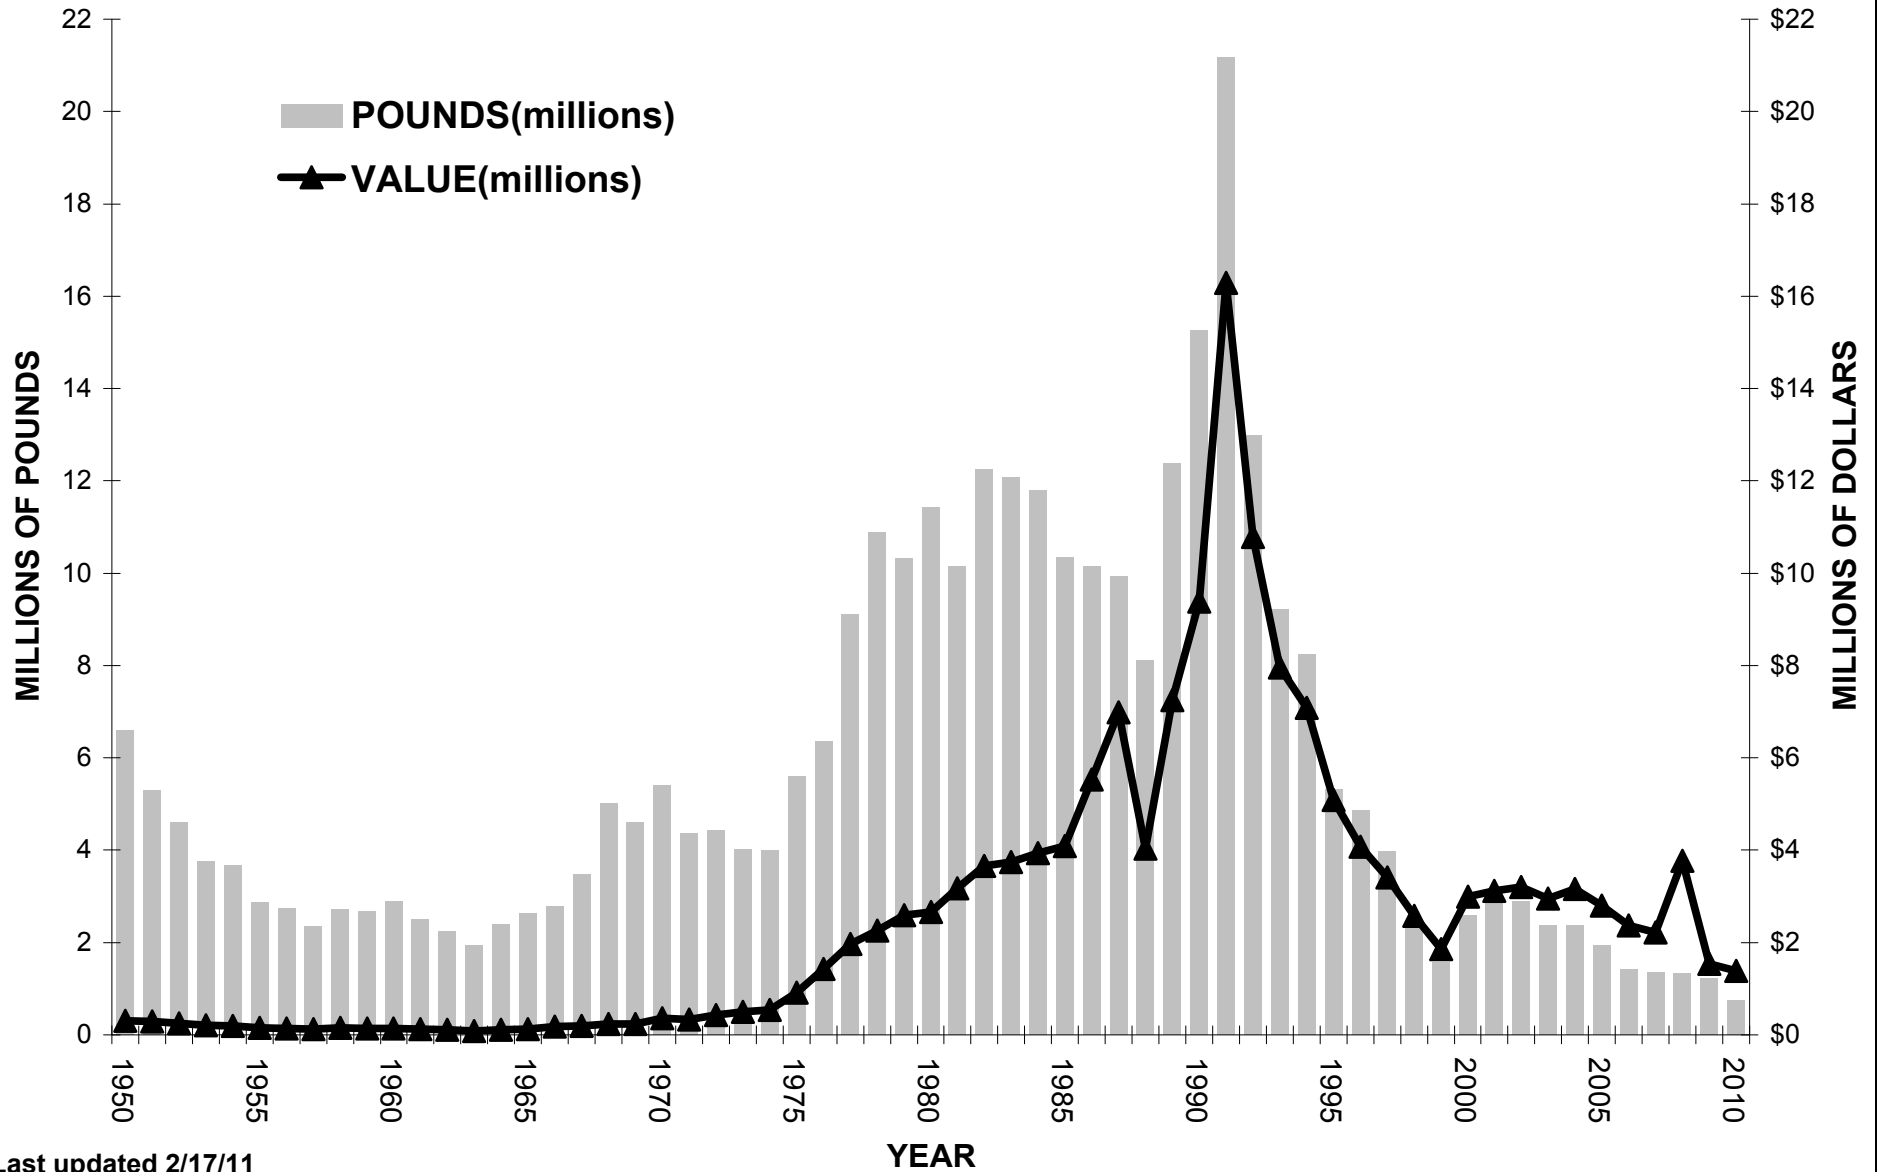

# STATE OF MAINE ATLANTIC COD LANDINGS \*2010 Data Preliminary\*

Last updated 2/17/11