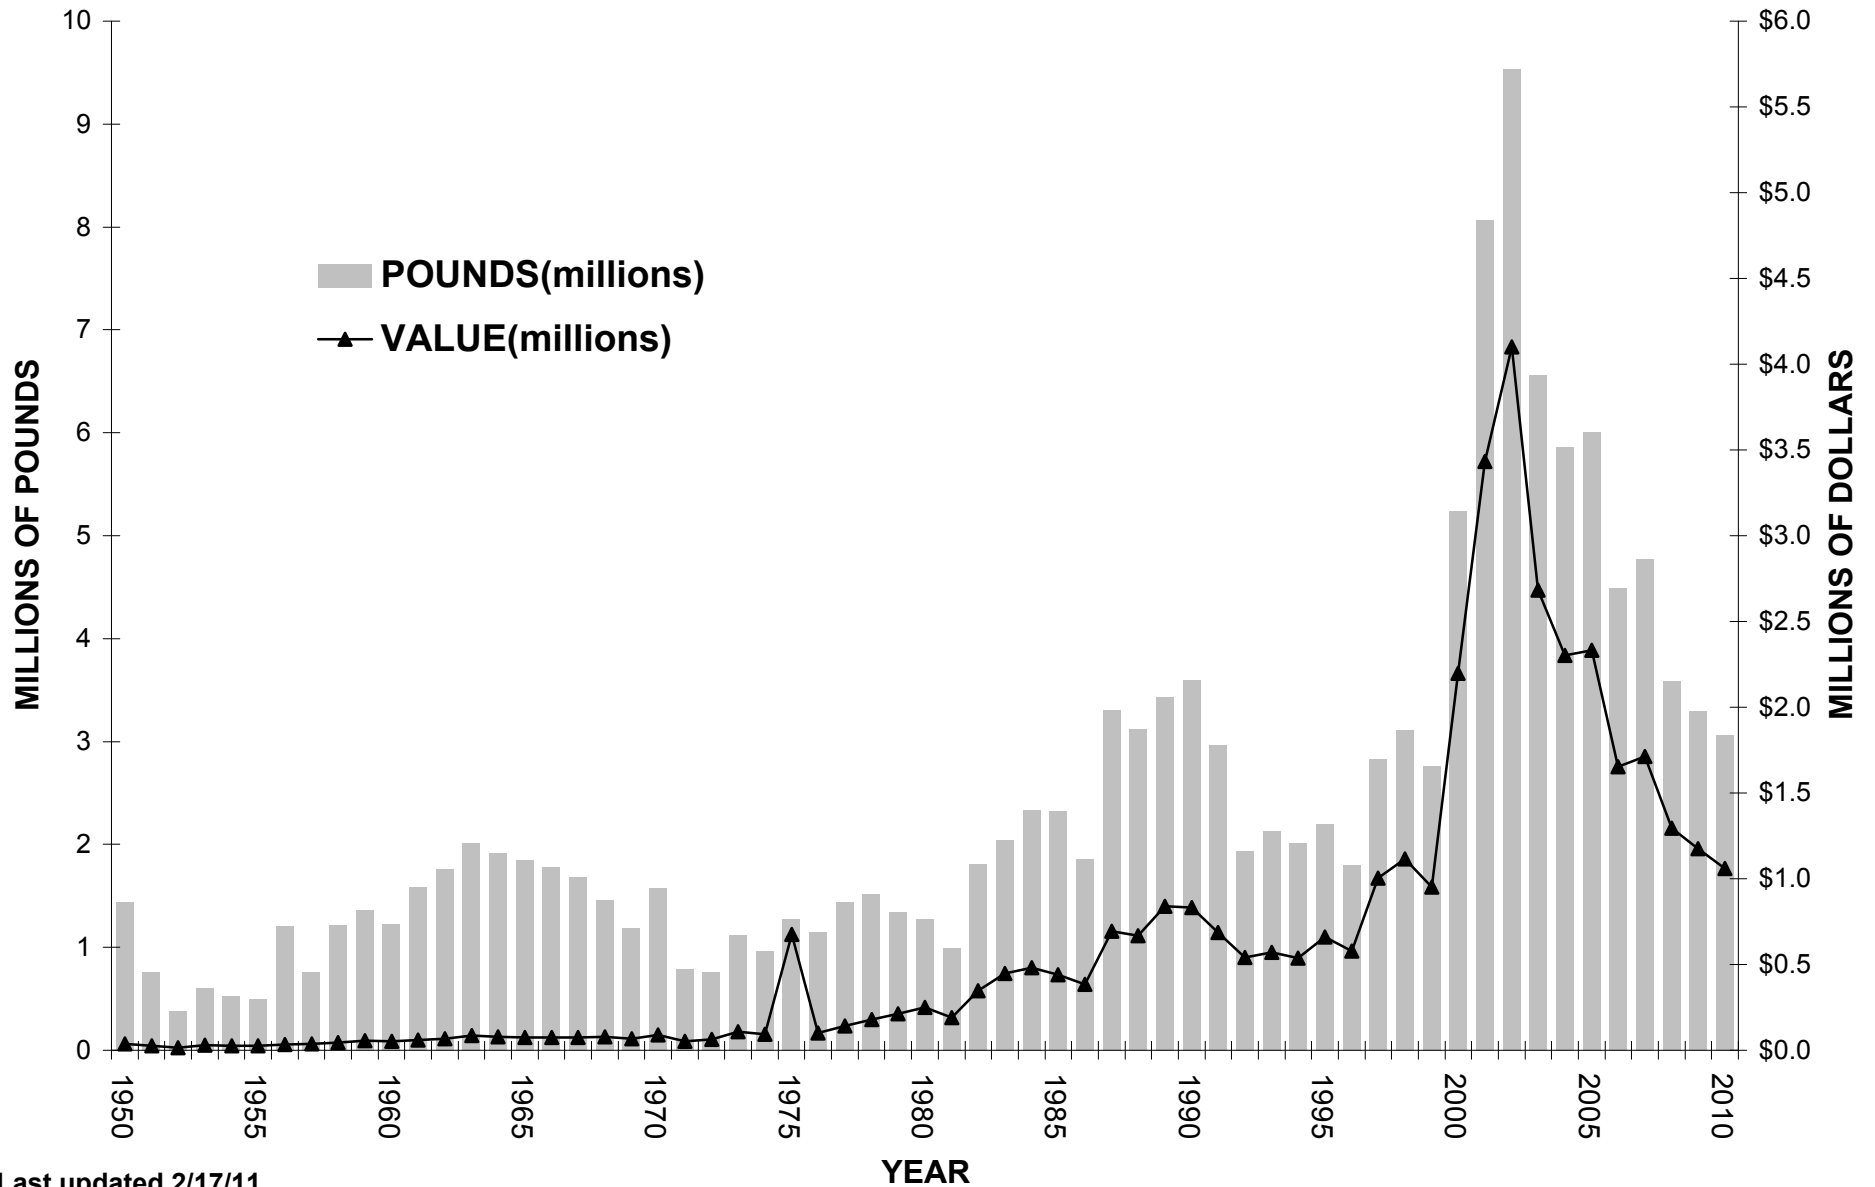

STATE OF MAINE CRAB LANDINGS *2010 Data Preliminary*

Last updated 2/17/11