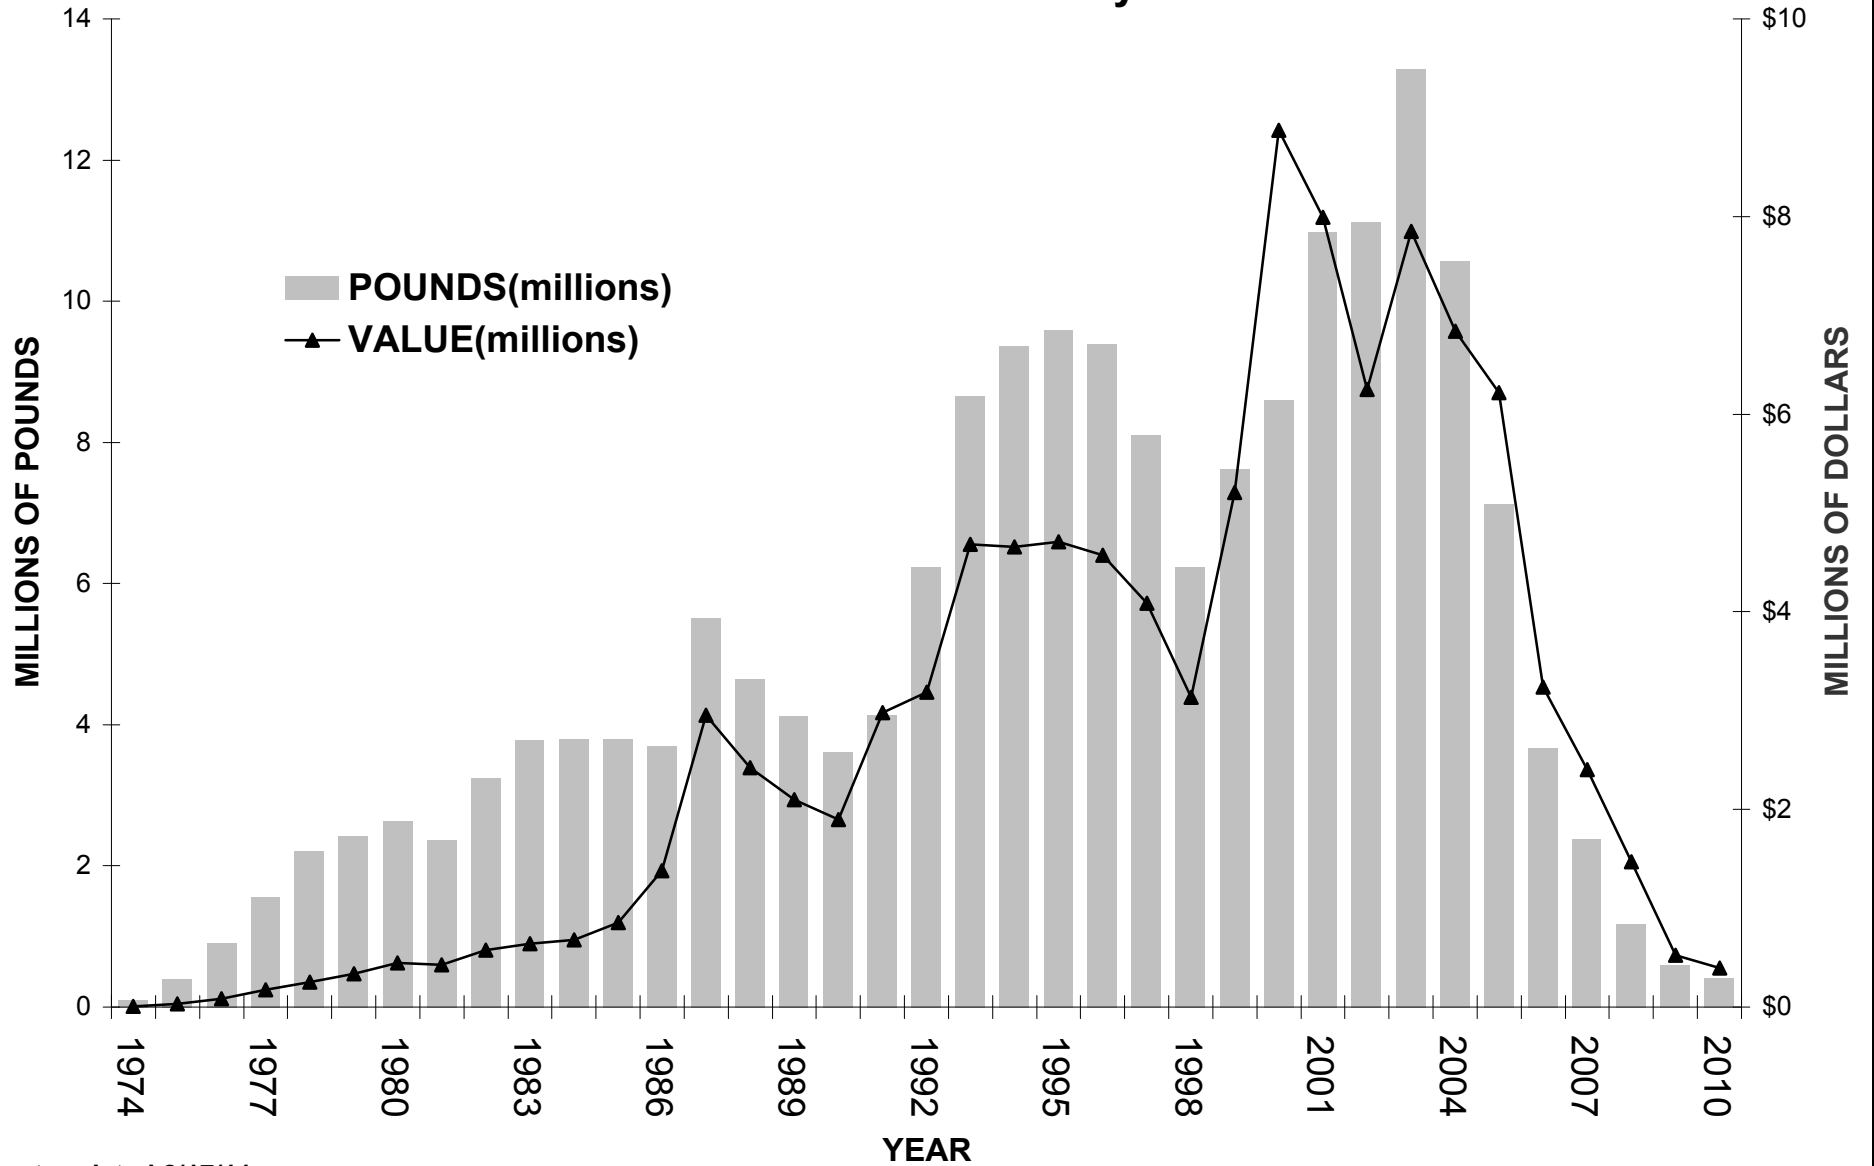

# STATE OF MAINE AMERICAN GOSEFISH (MONKFISH) LANDINGS \*2010 Data Preliminary\*

Last updated 2/17/11