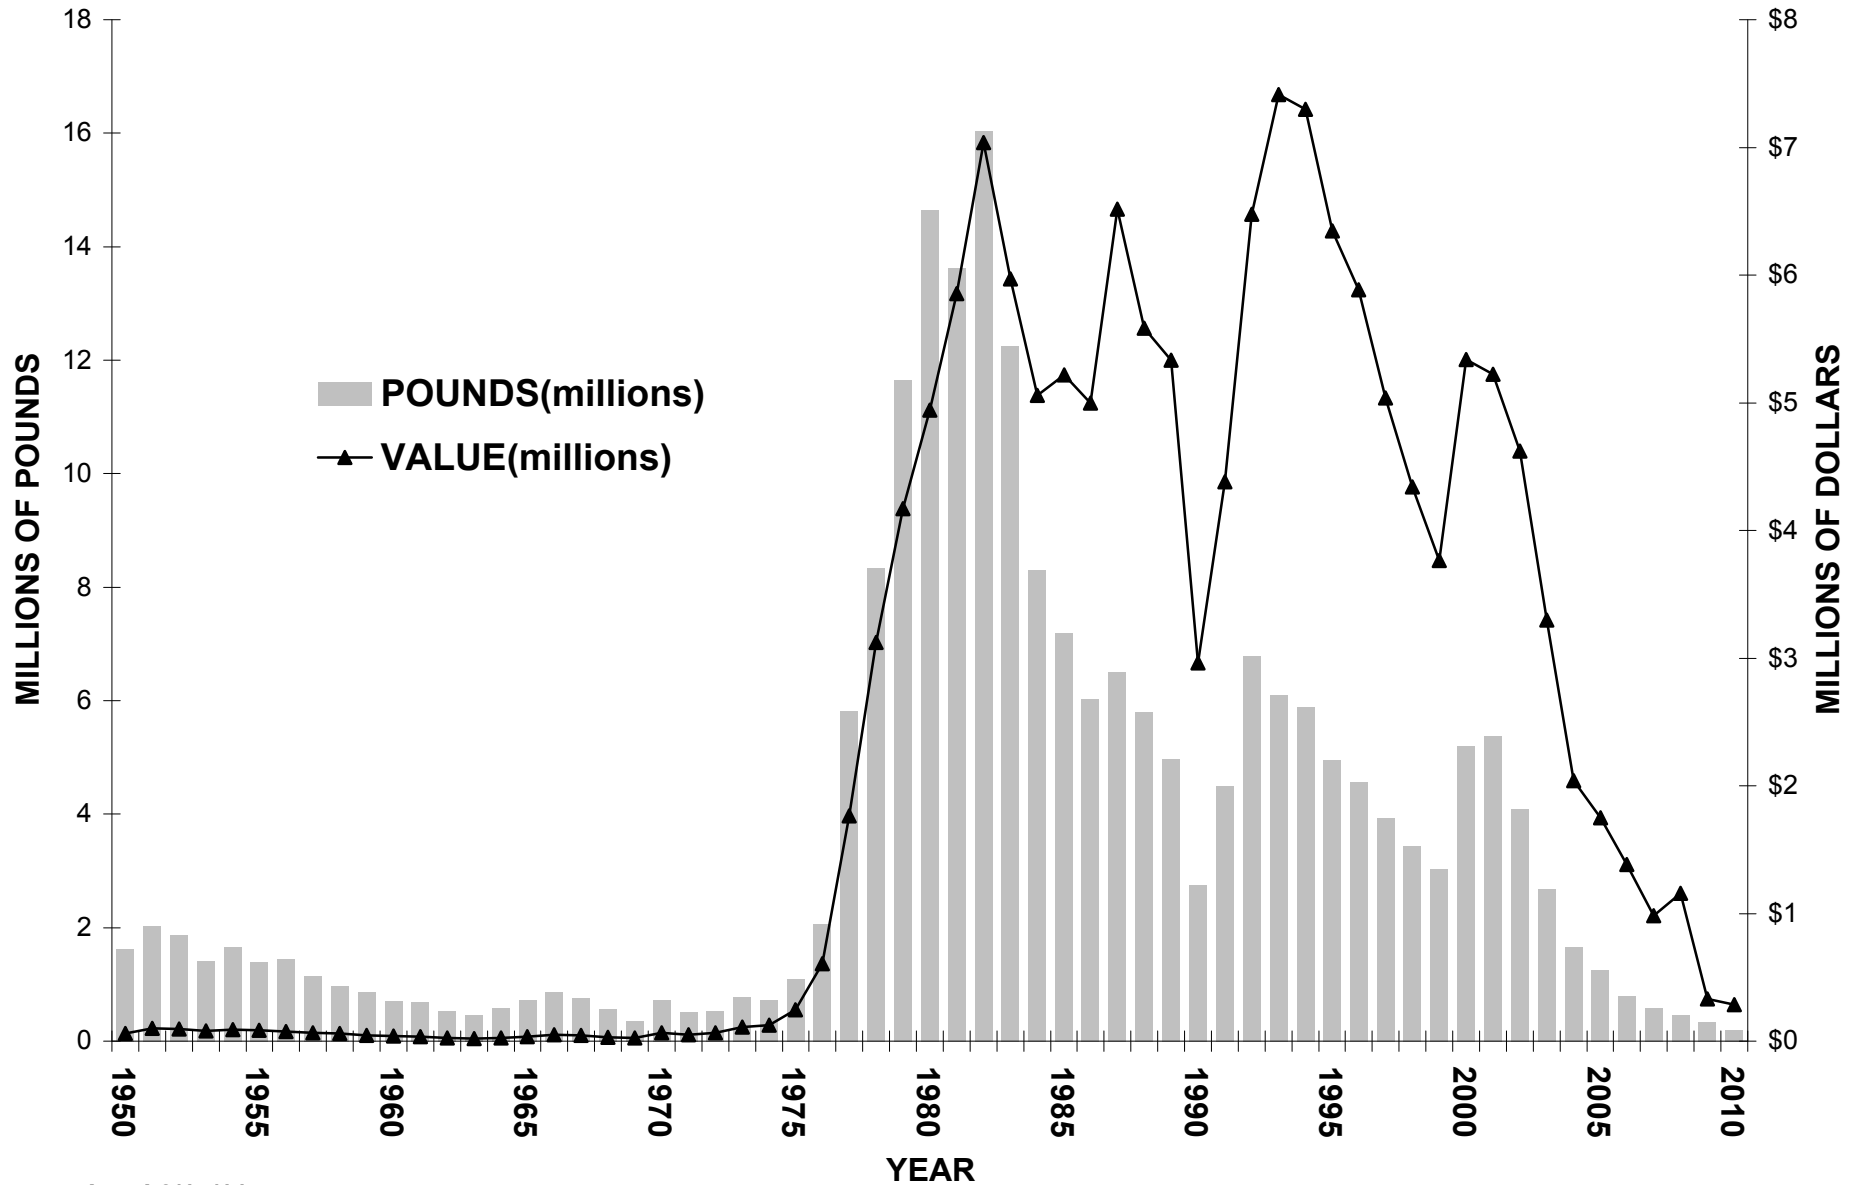

STATE OF MAINE AMERICAN PLAICE (DAB) LANDINGS *2010 Data Preliminary*

Last updated 2/17/11