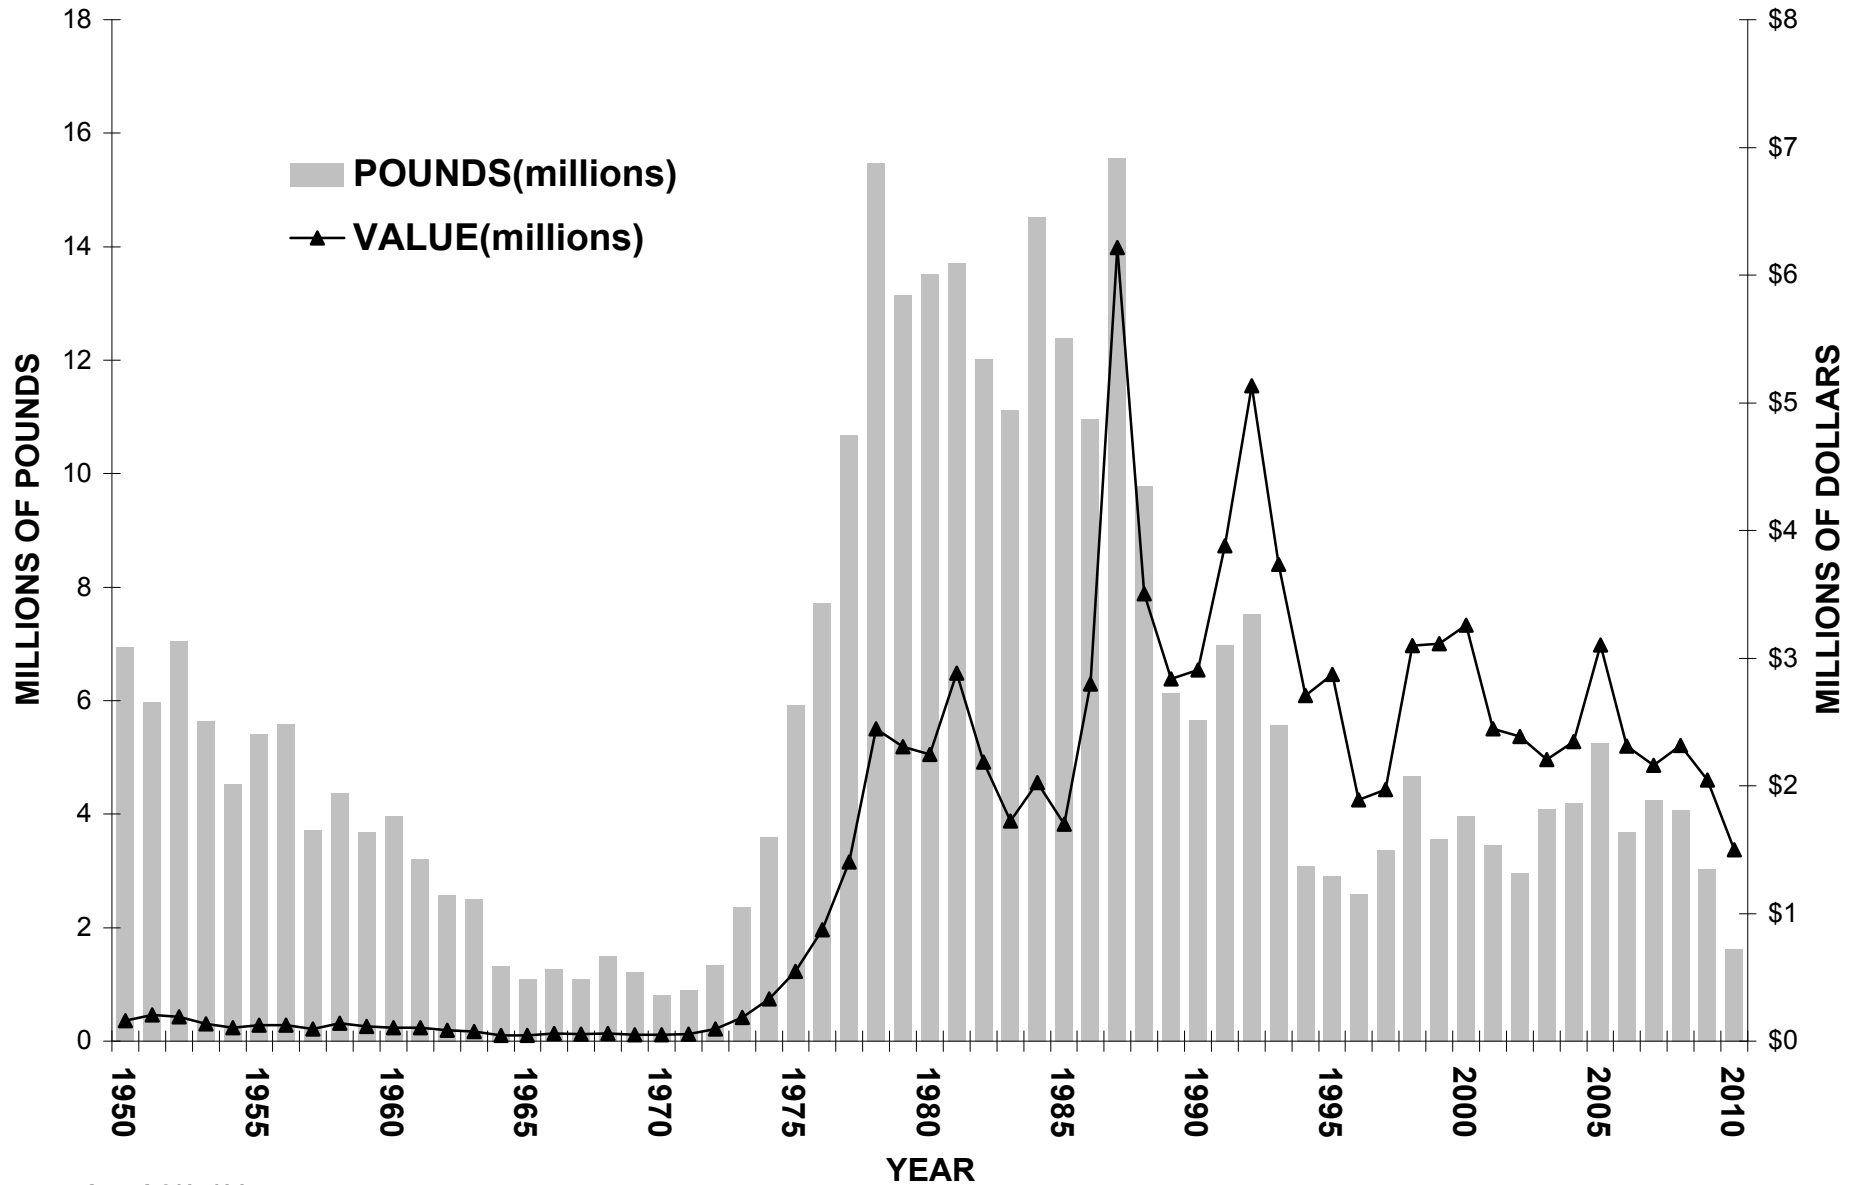

# STATE OF MAINE ATLANTIC POLLOCK LANDINGS

\*2010 Data Preliminary\*

Last updated 2/17/11