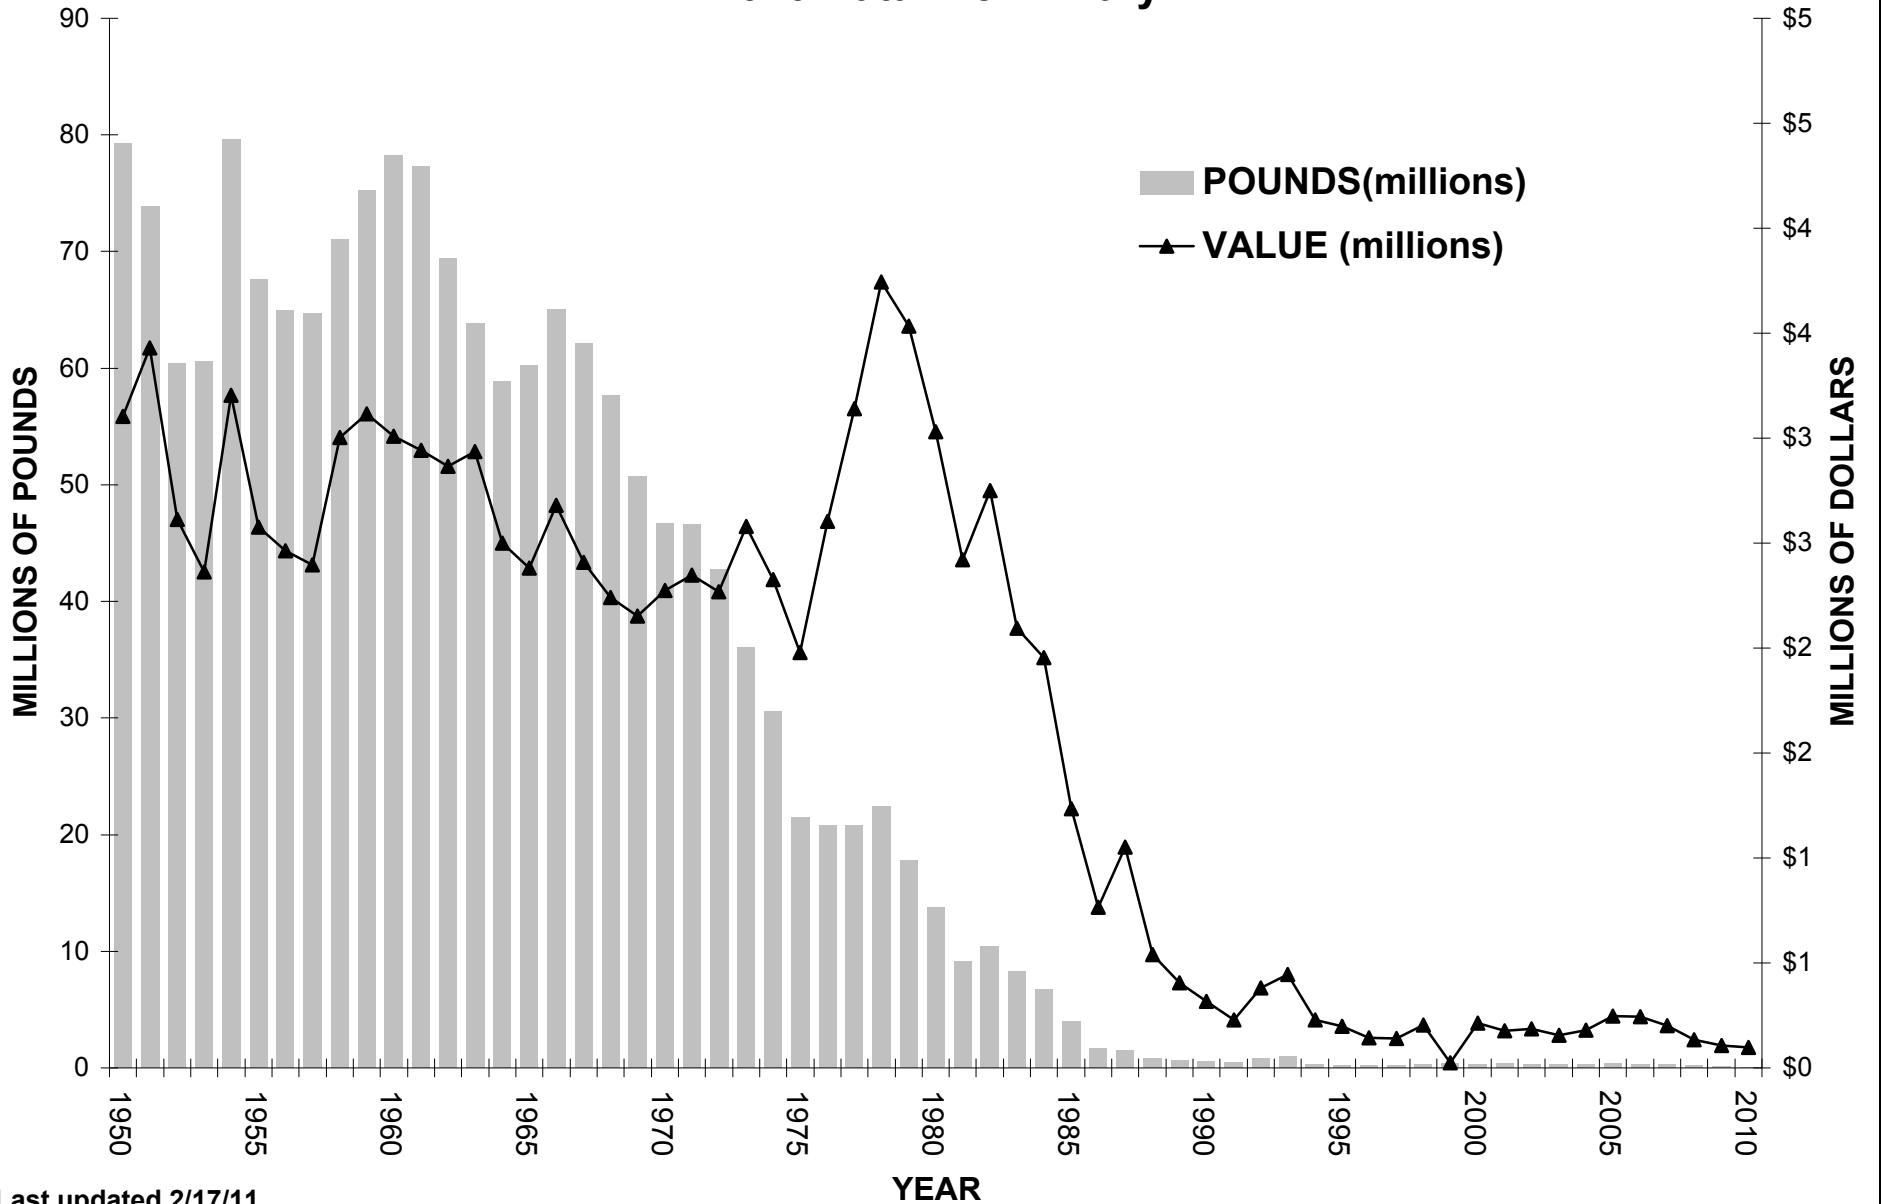

# STATE OF MAINE ACADIAN REDFISH LANDINGS \*2010 Data Preliminary\*

Last updated 2/17/11