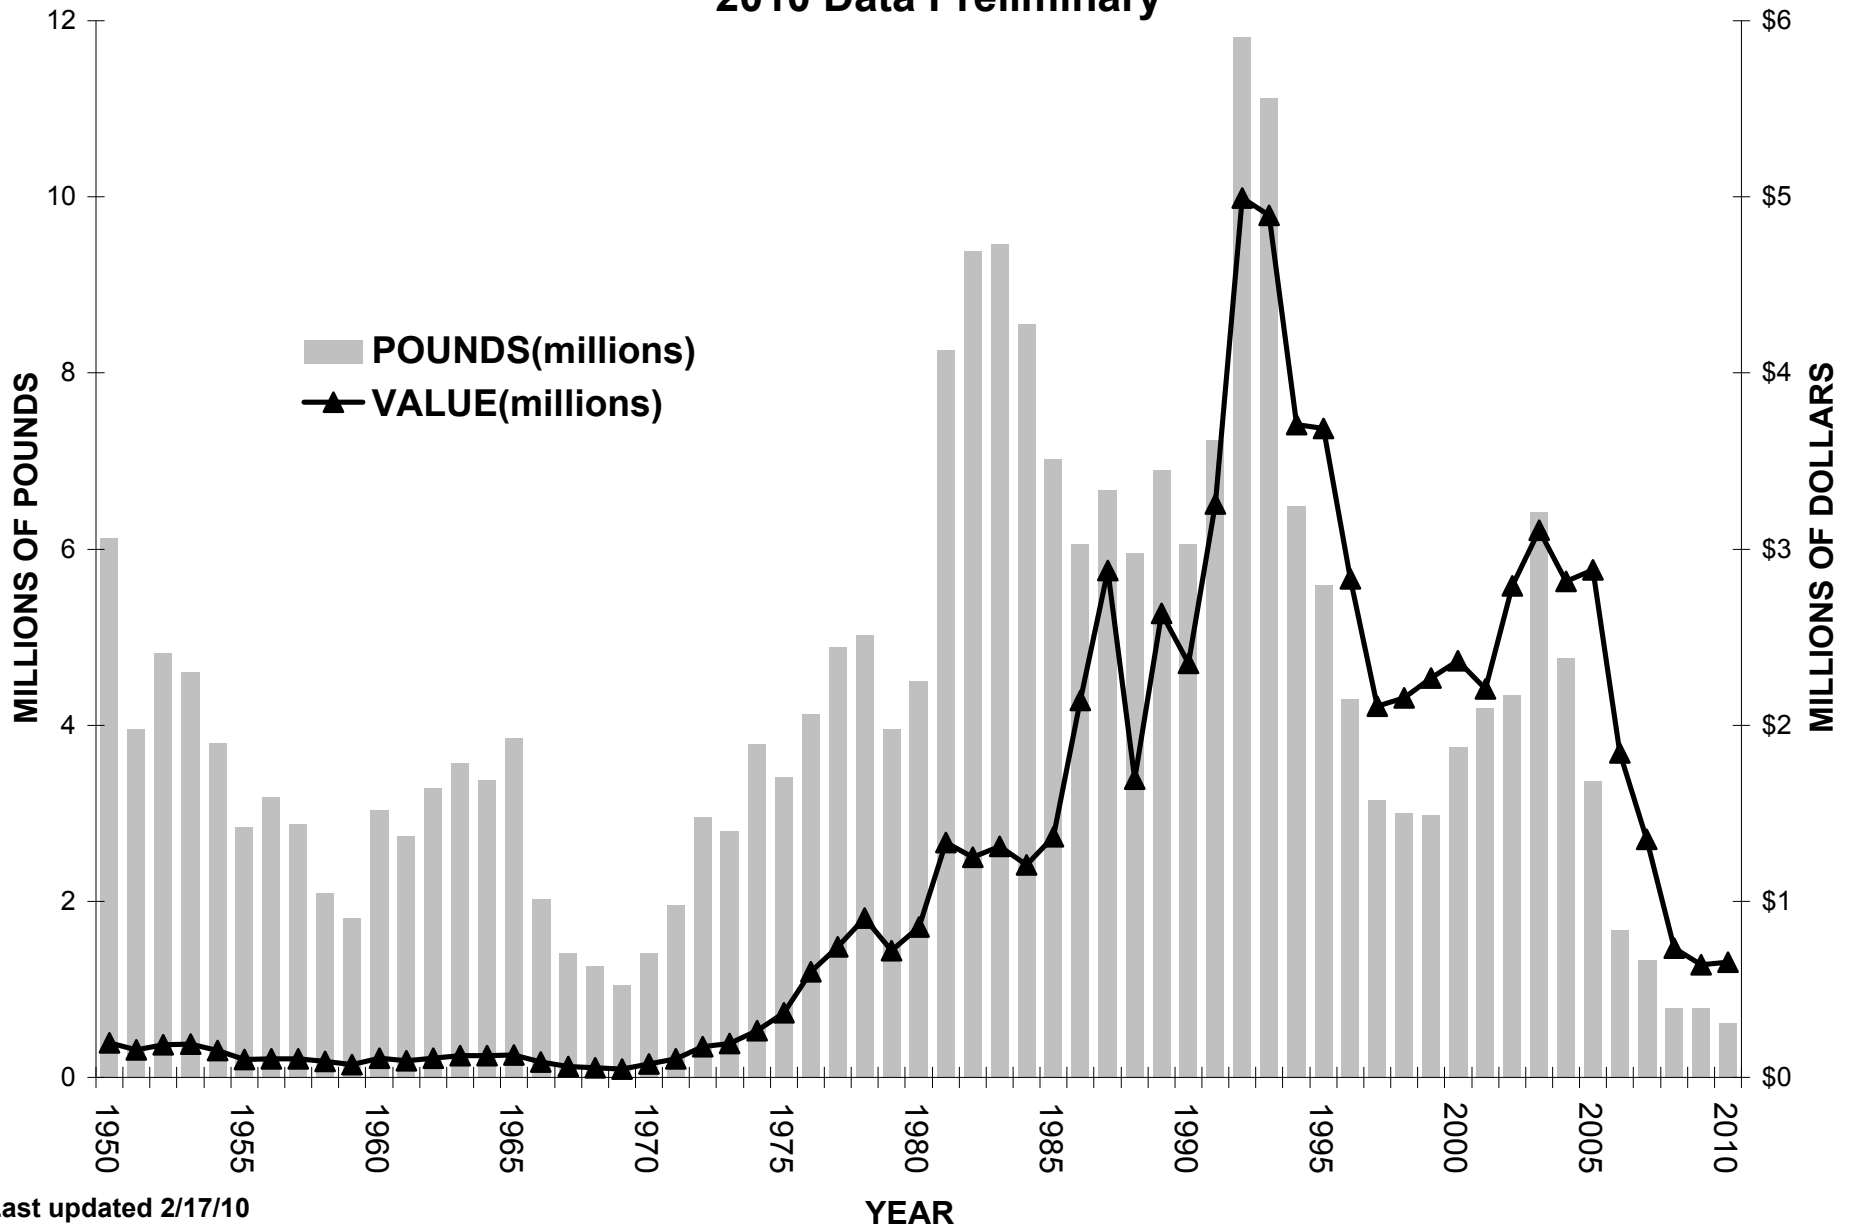

# STATE OF MAINE WHITE HAKE LANDINGS \*2010 Data Preliminary\*

Last updated 2/17/10