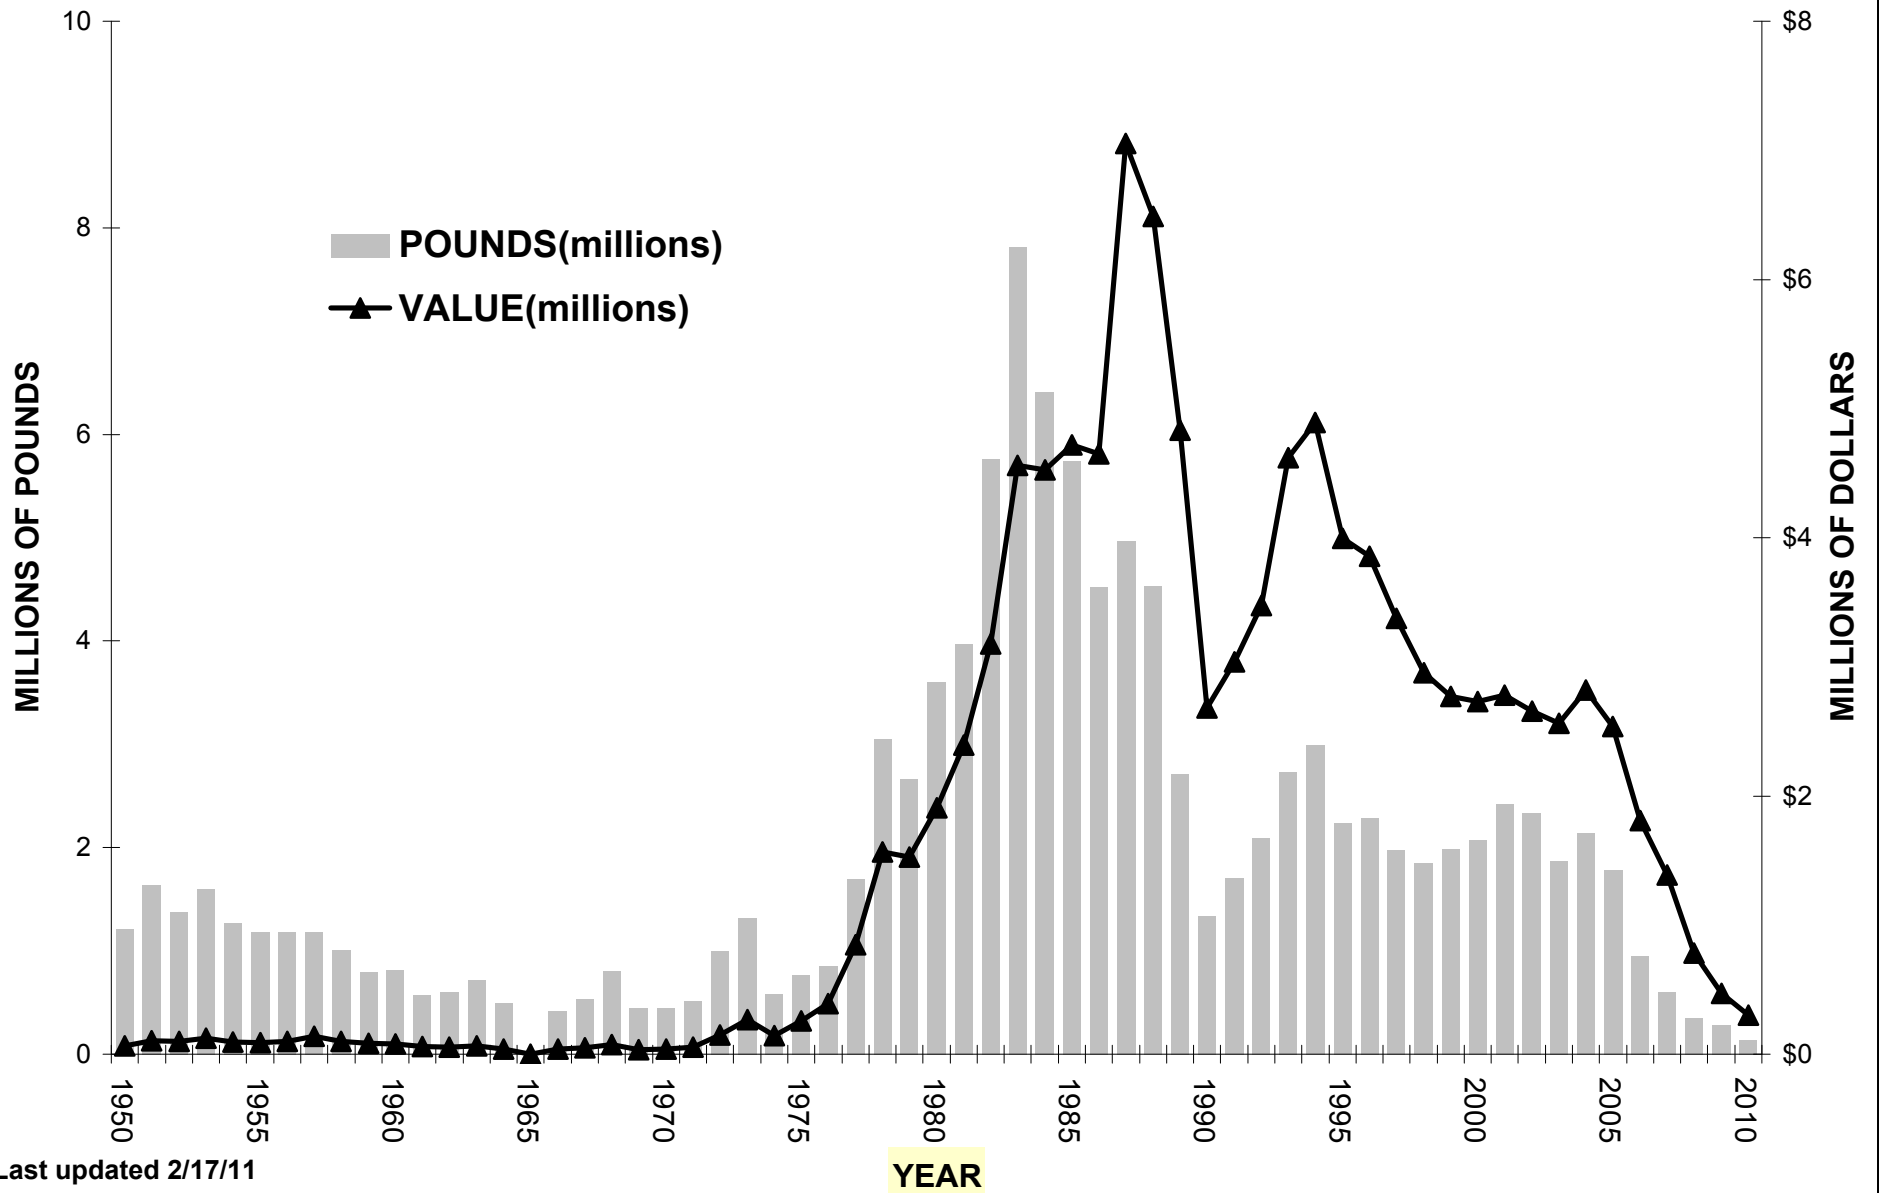

STATE OF MAINE WITCH FLOUNDER (GREY SOLE) LANDINGS *2010 Data Preliminary*

Last updated 2/17/11