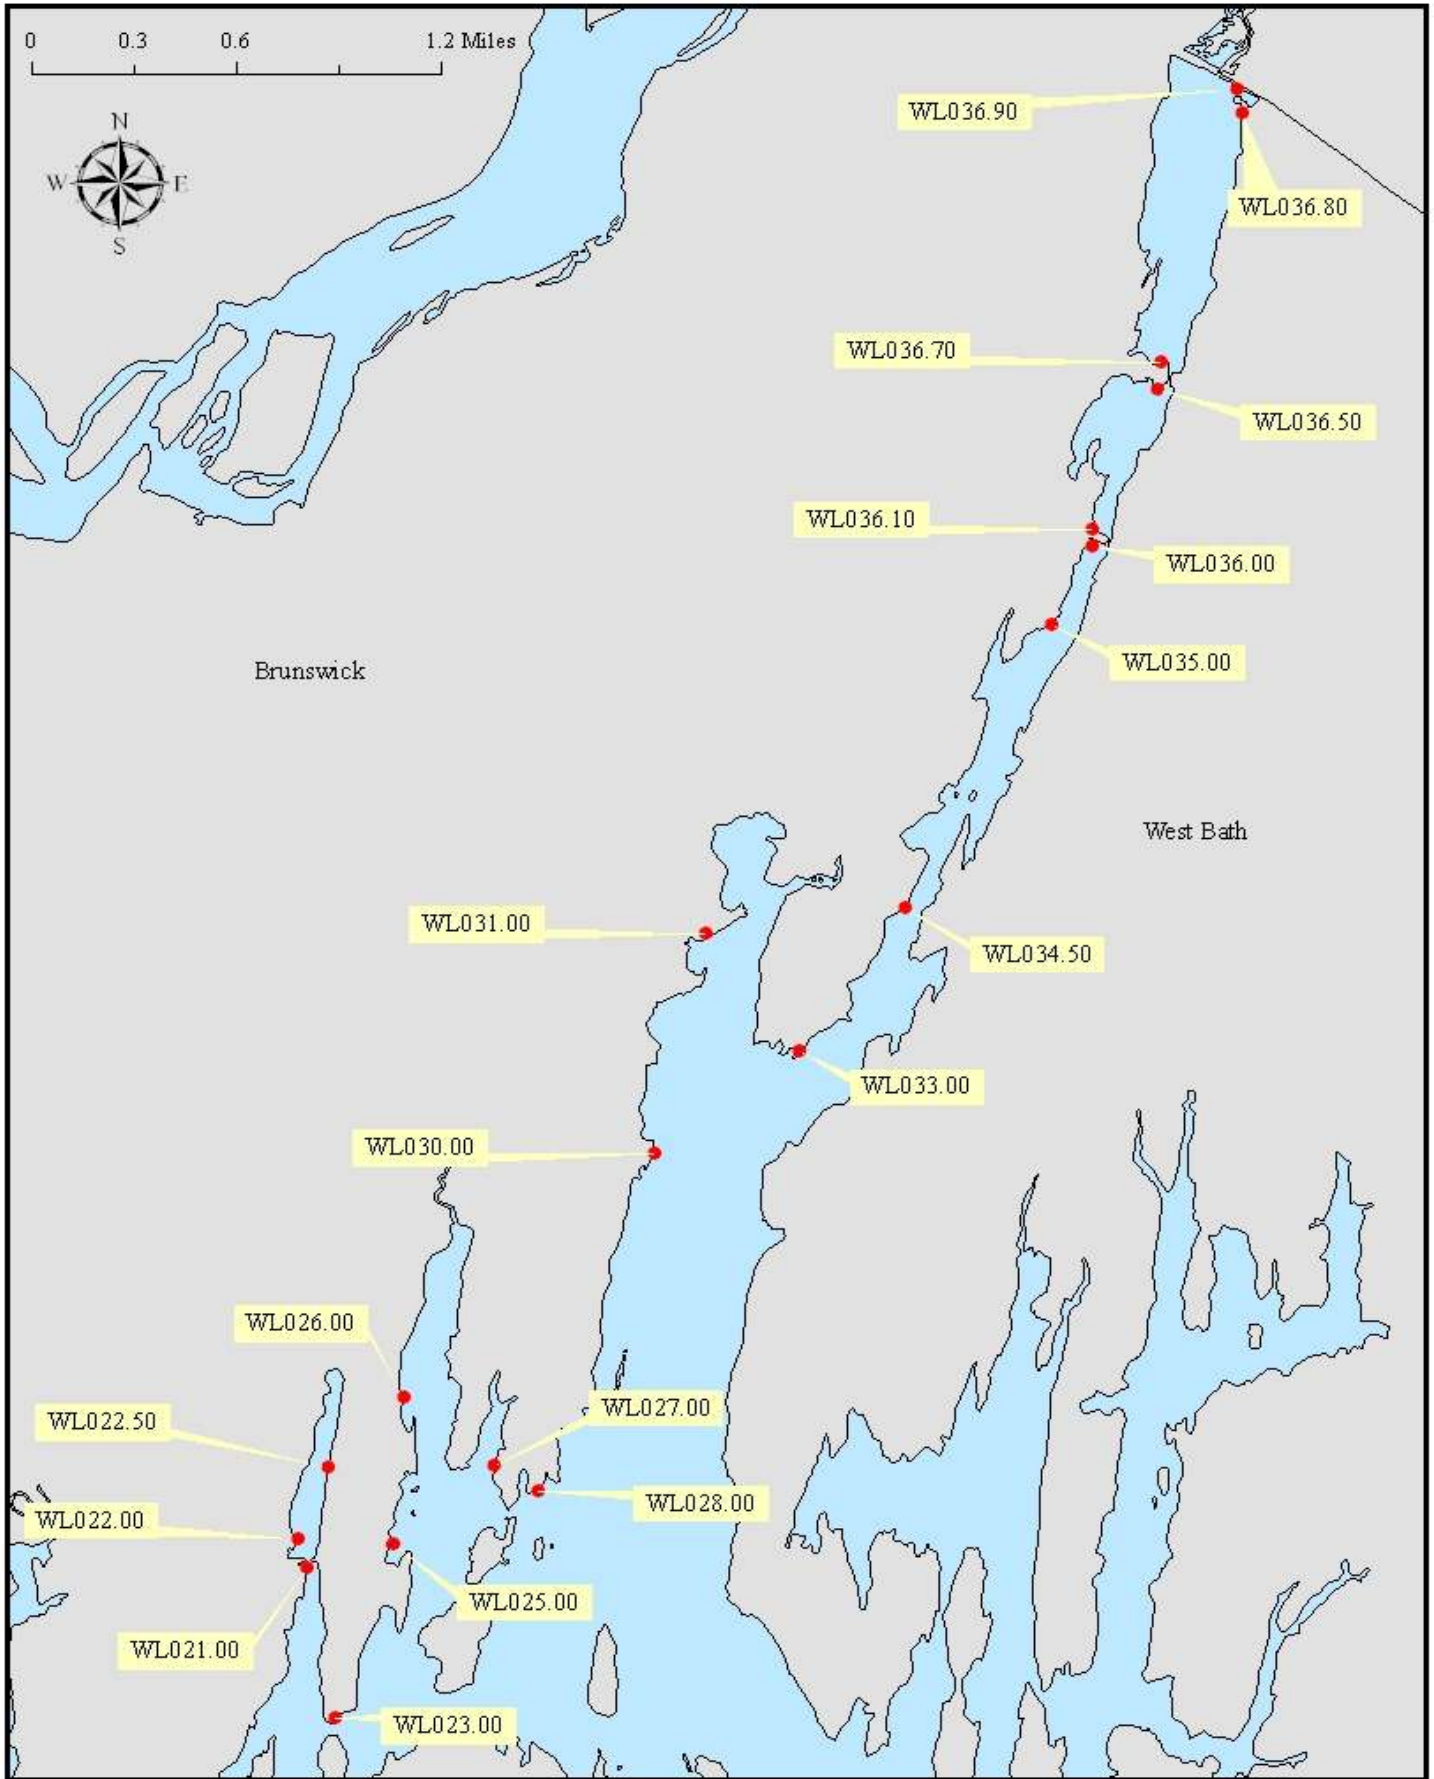

Growing Area WL

Prepared May 13, 2011

See Legal Notice for Current Classification at:
http://www.maine.gov/dmr/rm/public_health/closures

Growing Area WL

See Legal Notice for Current Classification at:
http://www.maine.gov/dmr/rm/public_health/closures