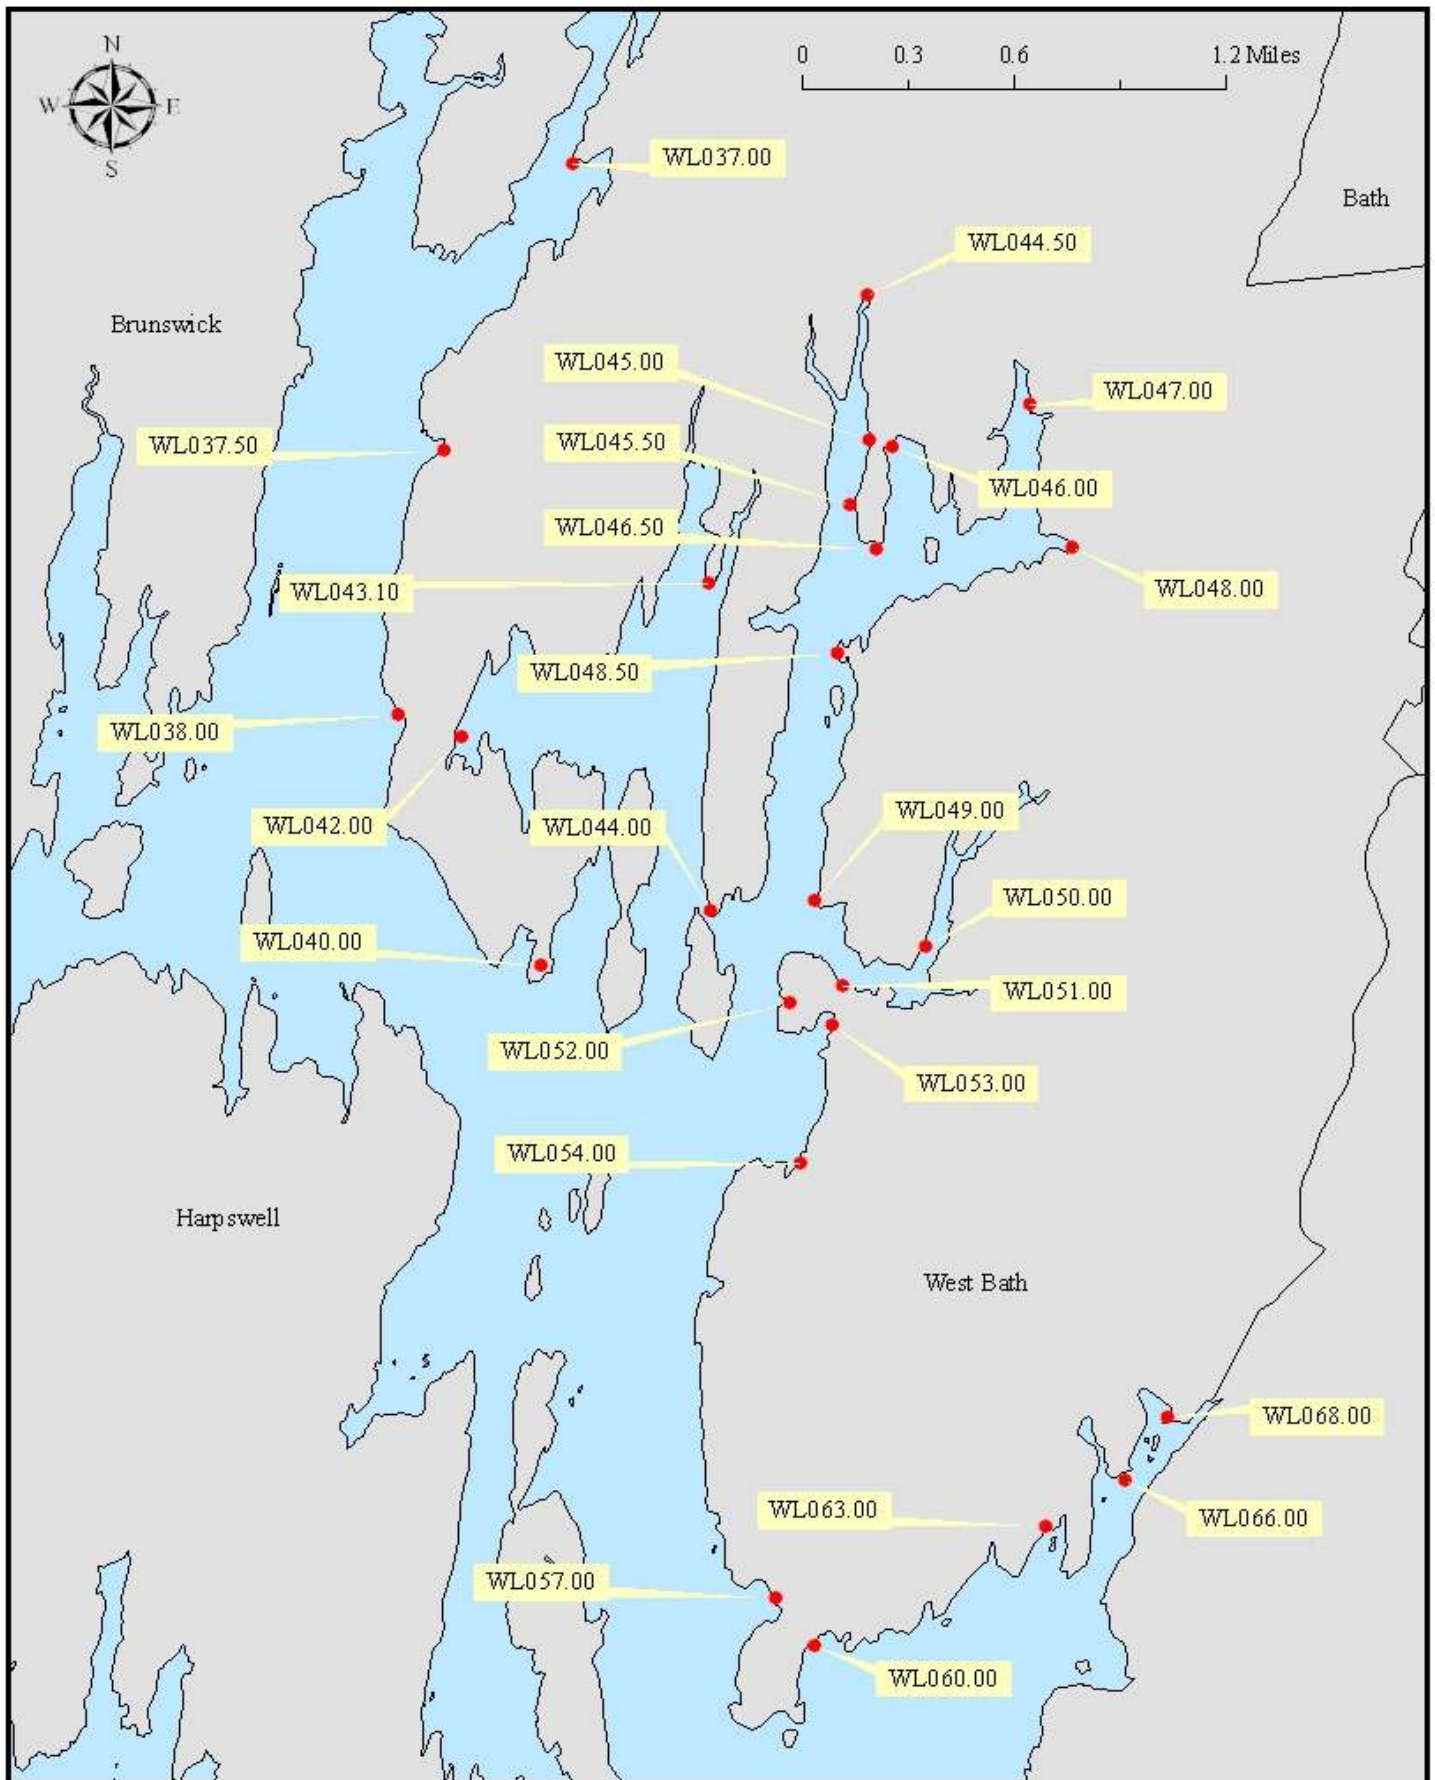

Growing Area WL

Prepared May 13, 2011

See Legal Notice for Current Classification at:
<http://www.maine.gov/dmr/rm/public_health/closures>