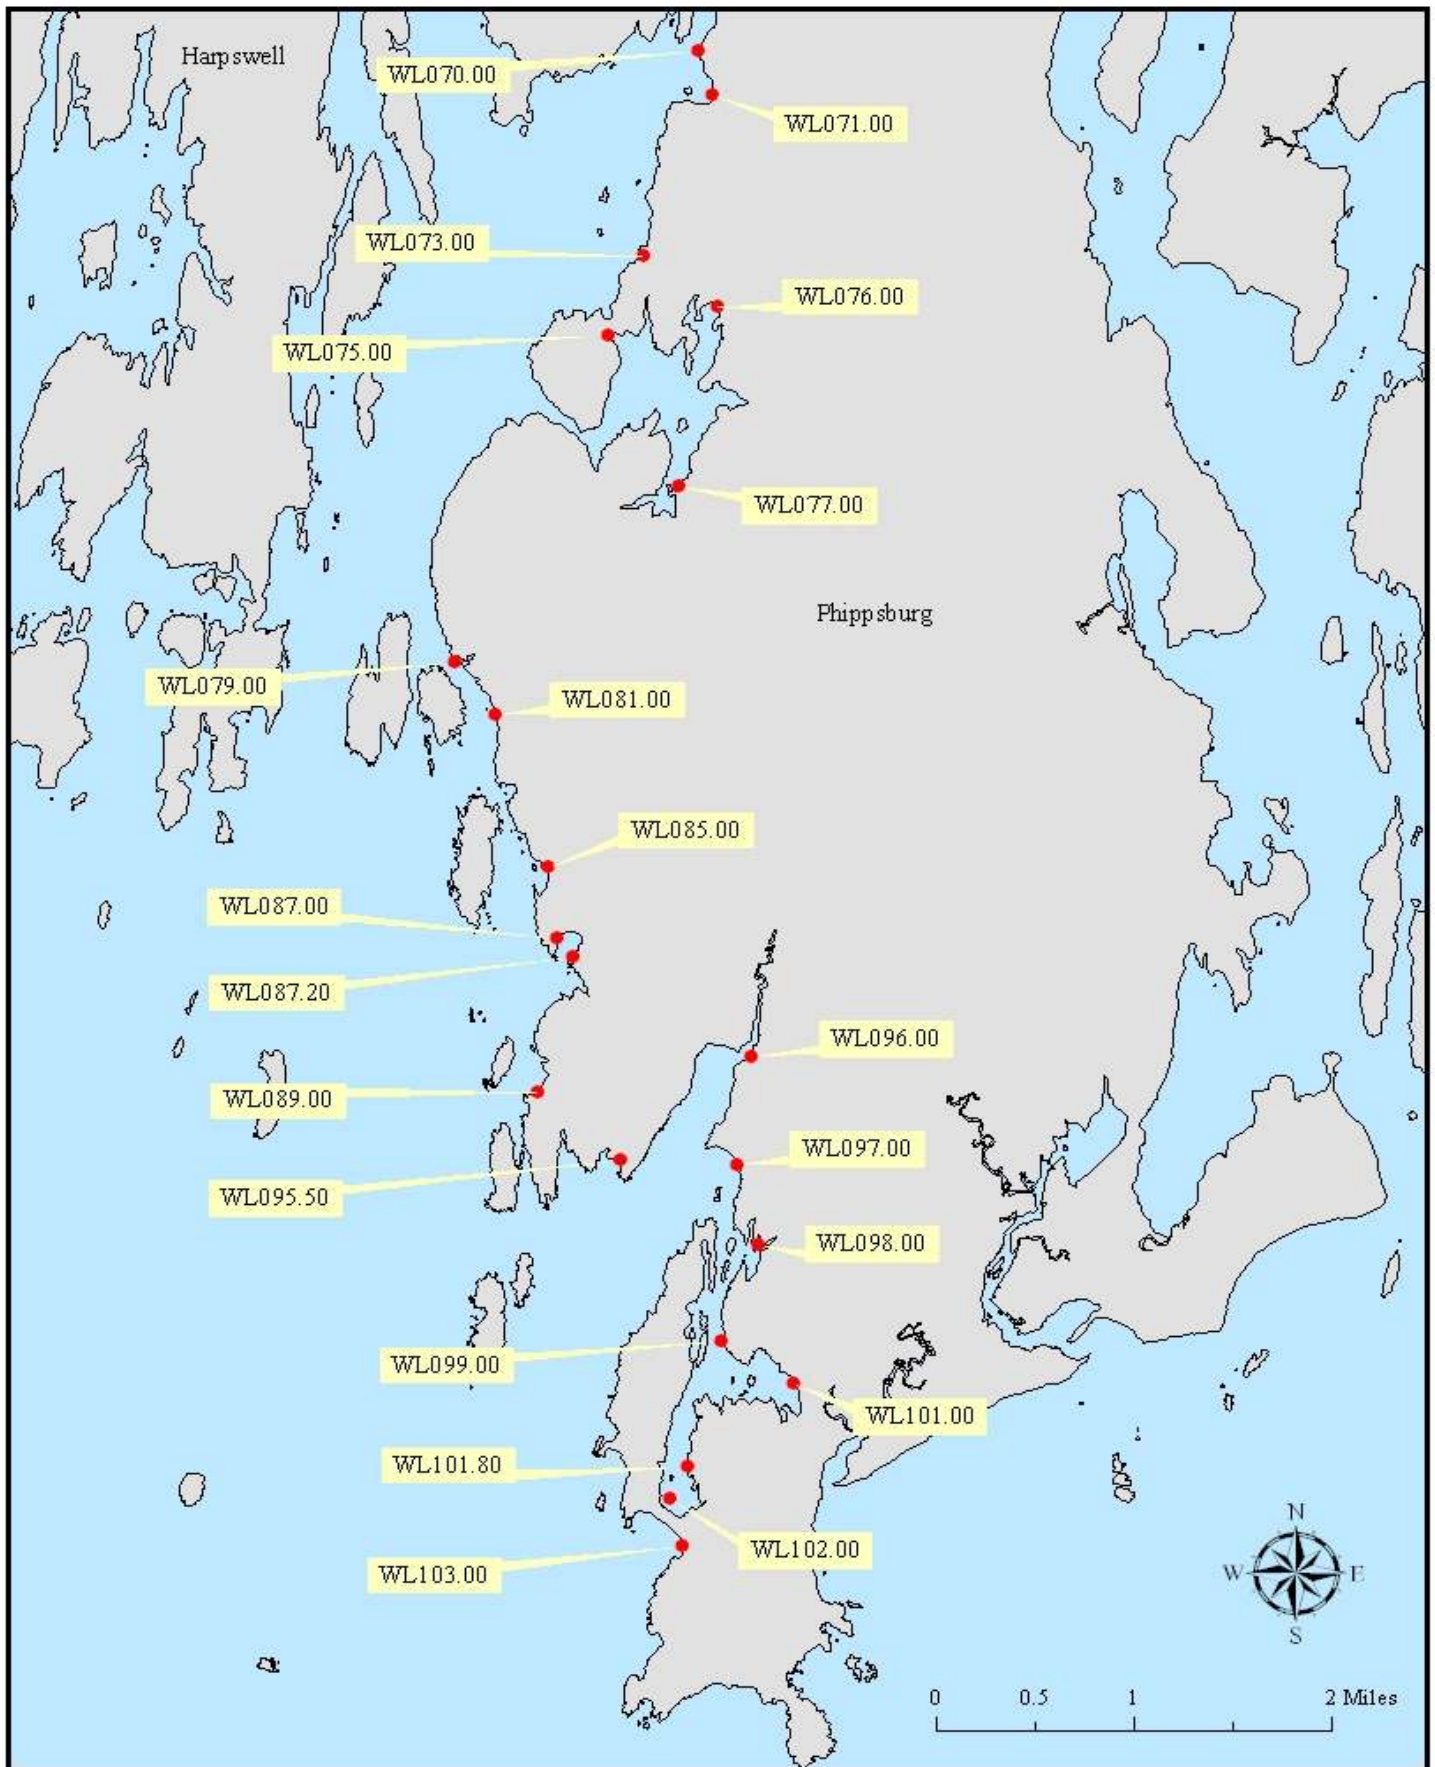

Growing Area WL

See Legal Notice for Current Classification at:
<http://www.maine.gov/dmr/rm/public_health/closures>

Prepared May 13, 2011