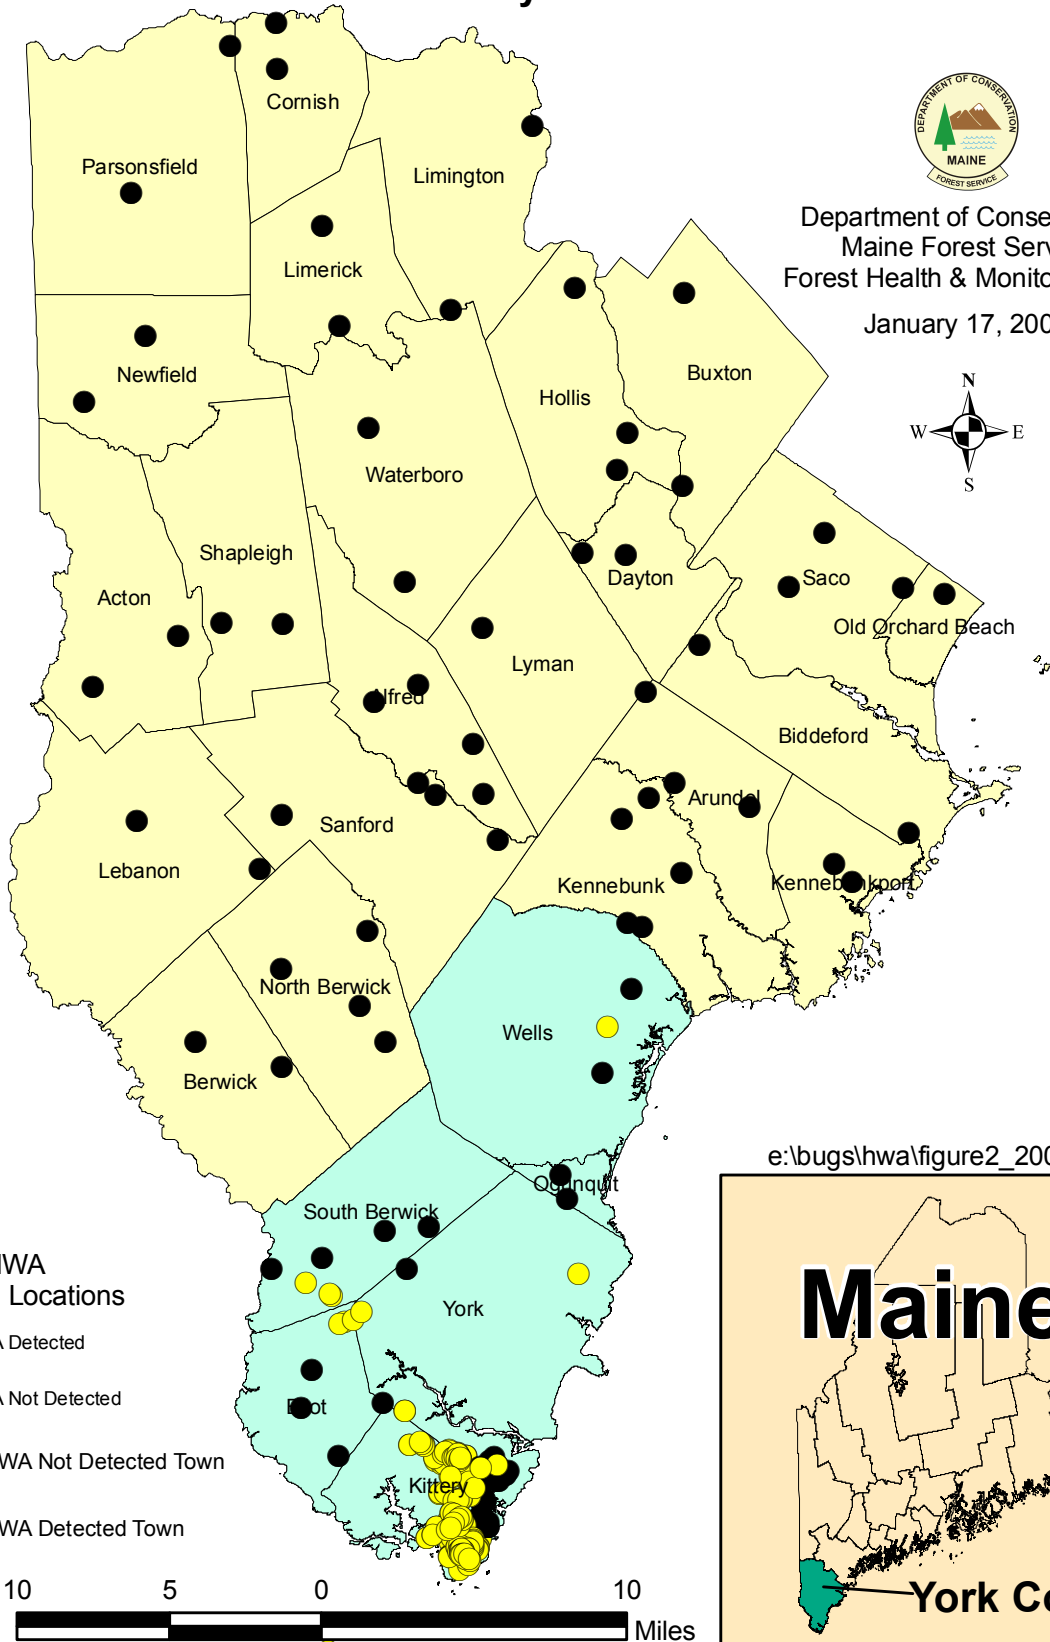

# Figure 2

## Hemlock Woolly Adelgid Infested Stands and Delineated "Core" HWA Management Area York County, Maine January 2007

Department of Conservation  
Maine Forest Service  
Forest Health & Monitoring Div.

January 17, 2007

# Maine

## York County