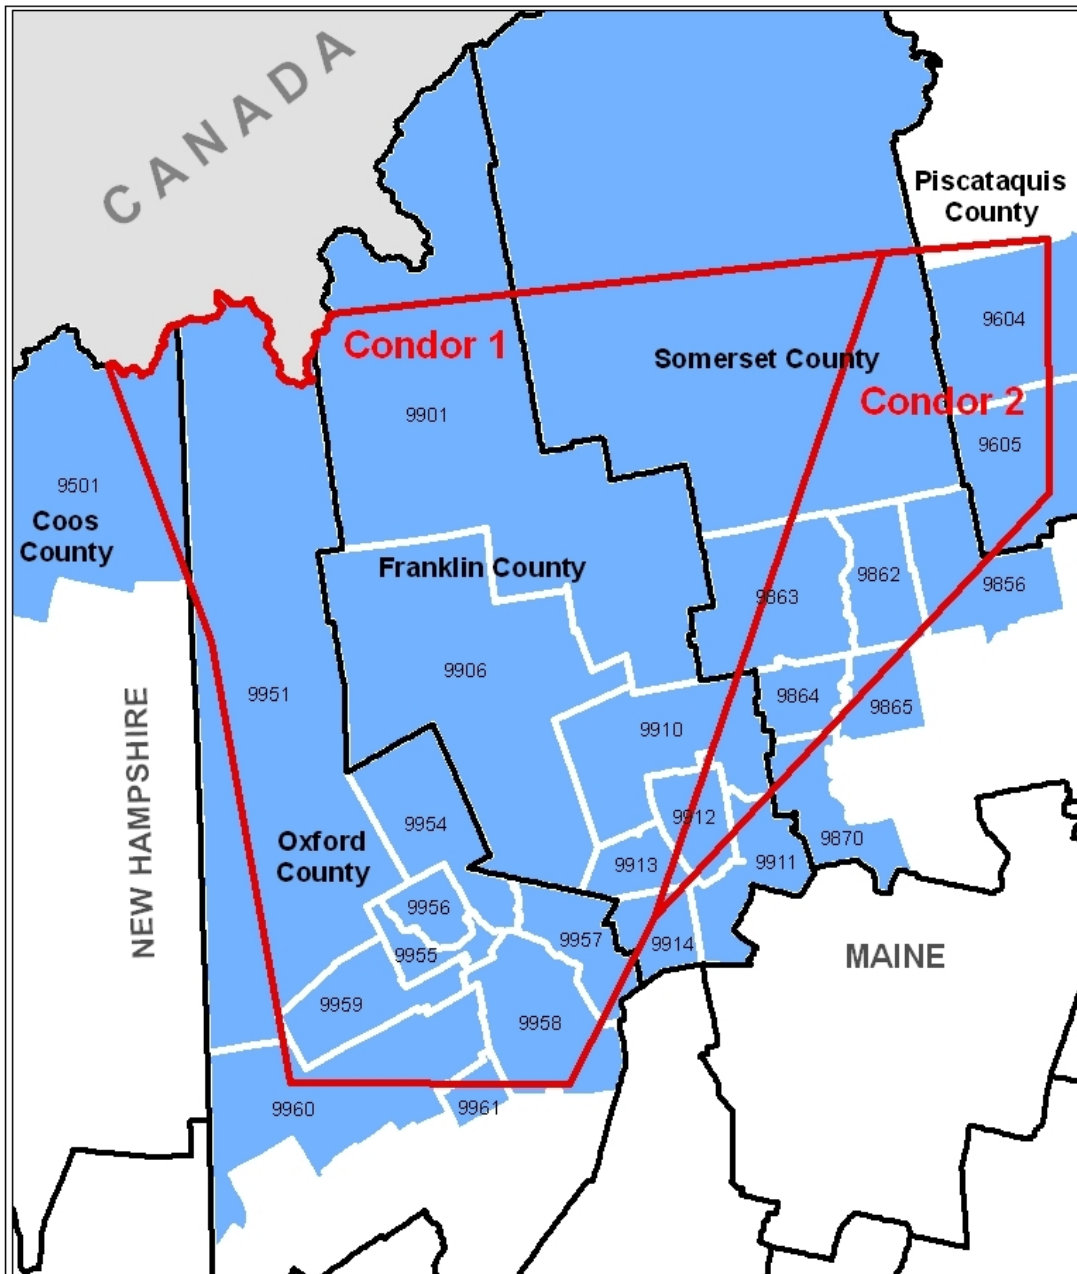

- Legend**
- Appalachian Trail
 - White Mountain NF
 - Lake Umbagog NWR
 - USN SERE Facility
 - Penobscot Nation
 - State Parks
 - Wildlife Management Areas
 - Connecticut Lakes Natural Area
 - Other State Land
 - Condor 1 and 2 MOAs

Figure 3-4
Property Ownership Underlying
the Condor 1 and 2 MOAs

Sources: Maine Office of GIS, University of New Hampshire, US Fish and Wildlife Service, 2006

- Legend**
-  Condor 1 and 2 MOAs
 -  Counties
 -  Census Tracts used for analysis

Figure 3-6
Census Tracts Underlying
Condor 1 and 2 MOAs

Source: US Census Bureau, 2000