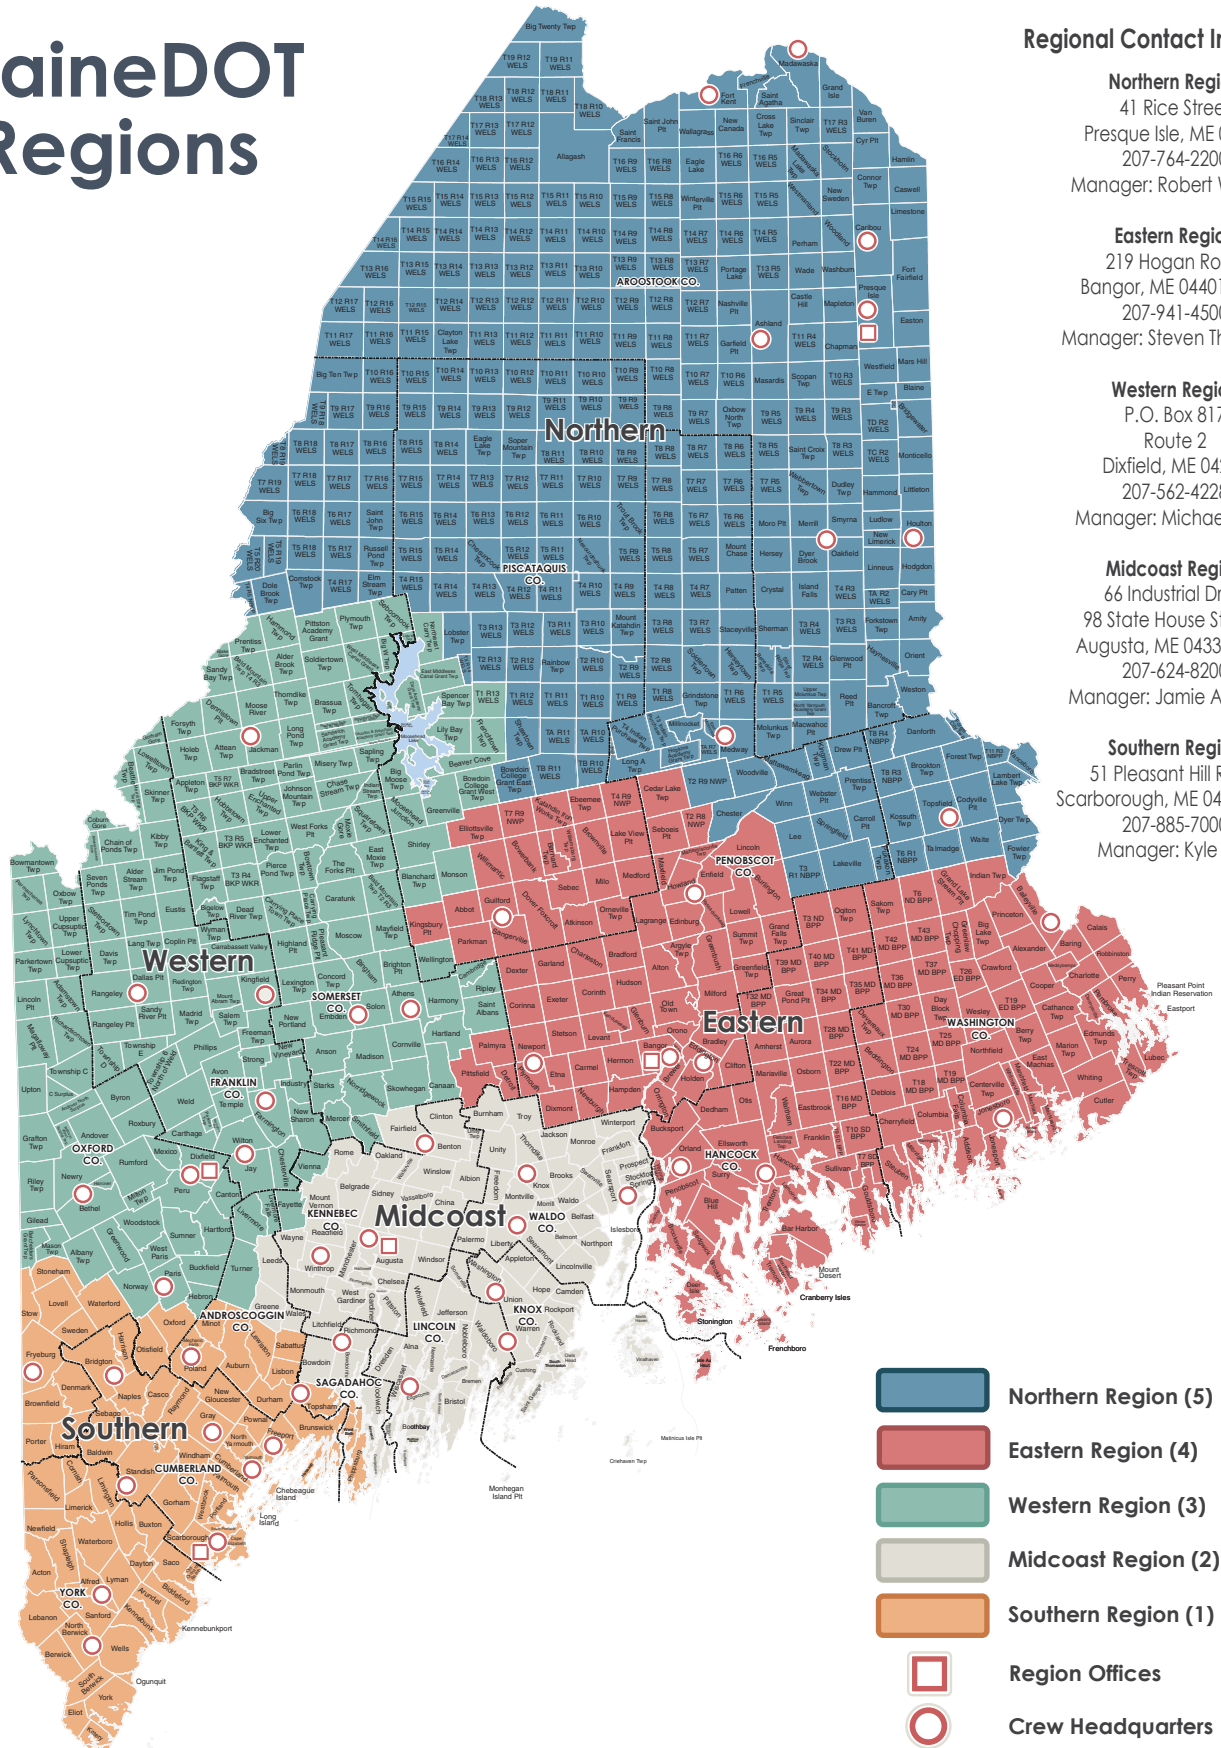

MaineDOT Regions

Regional Contact Information

Northern Region
 41 Rice Street
 Presque Isle, ME 04769
 207-764-2200
 Manager: Robert Watson

Eastern Region
 219 Hogan Road
 Bangor, ME 04401-5603
 207-941-4500
 Manager: Steven Thebarg

Western Region
 P.O. Box 817
 Route 2
 Dixfield, ME 04224
 207-562-4228
 Manager: Michael Burns

Midcoast Region
 66 Industrial Drive
 98 State House Station
 Augusta, ME 04333-0098
 207-624-8200
 Manager: Jamie Andrews

Southern Region
 51 Pleasant Hill Road
 Scarborough, ME 04070-0358
 207-885-7000
 Manager: Kyle Hall

- Northern Region (5)
- Eastern Region (4)
- Western Region (3)
- Midcoast Region (2)
- Southern Region (1)
- Region Offices
- Crew Headquarters