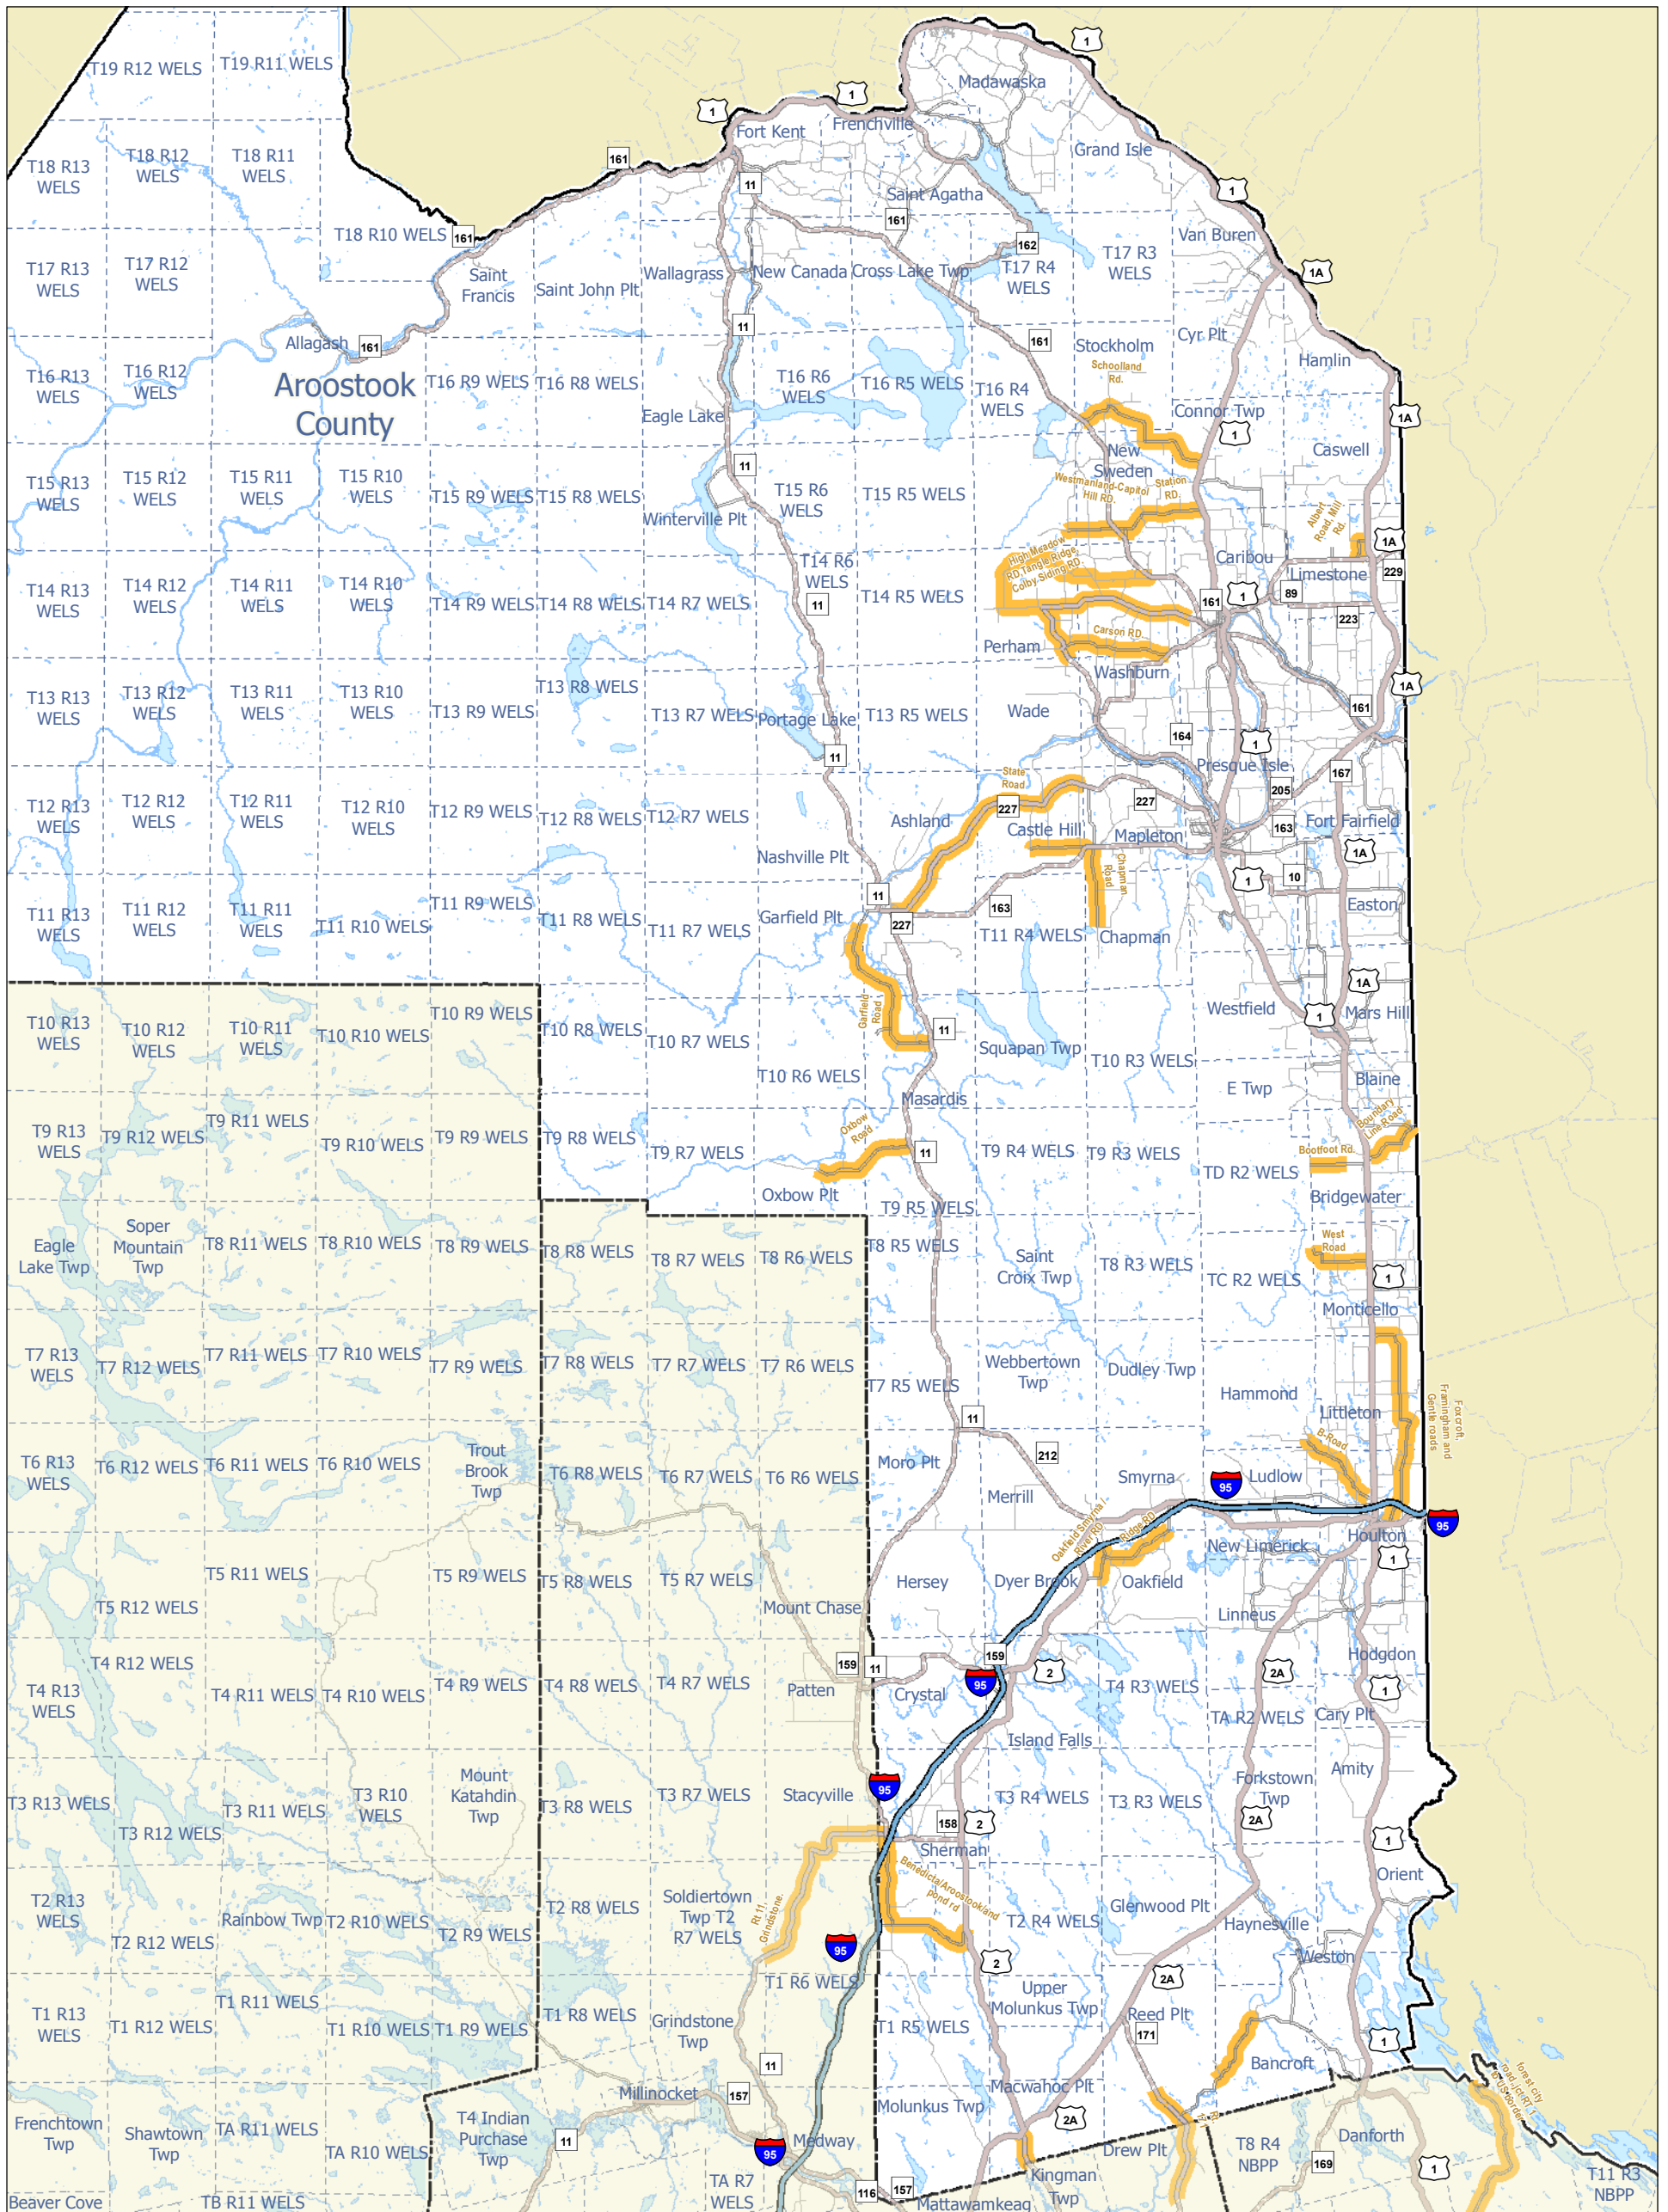

State Roads Posted for Weight

Jun 08, 2009

Aroostook County

Legend

- State Roads Currently Posted
- State Roads That Will Be Posted
- Interstate
- U.S. Routes
- State Routes
- State-Aid Roads
- Other Public Roads

DISCLAIMER - The Maine Department of Transportation provides this publication for information only. Reliance upon this information is at user risk. It is subject to revision and may be incomplete depending upon changing conditions. This map is not intended to support emergency dispatch. Road names used on this map may not match official road names. The Department assumes no liability if injuries or damages result from this information.

Posted roads are limited to vehicles weighing 23,000 pounds or less. This seasonal weight restriction does not apply to permitted vehicles or when roads are frozen solid. Municipal posted roads are not reflected on this map.