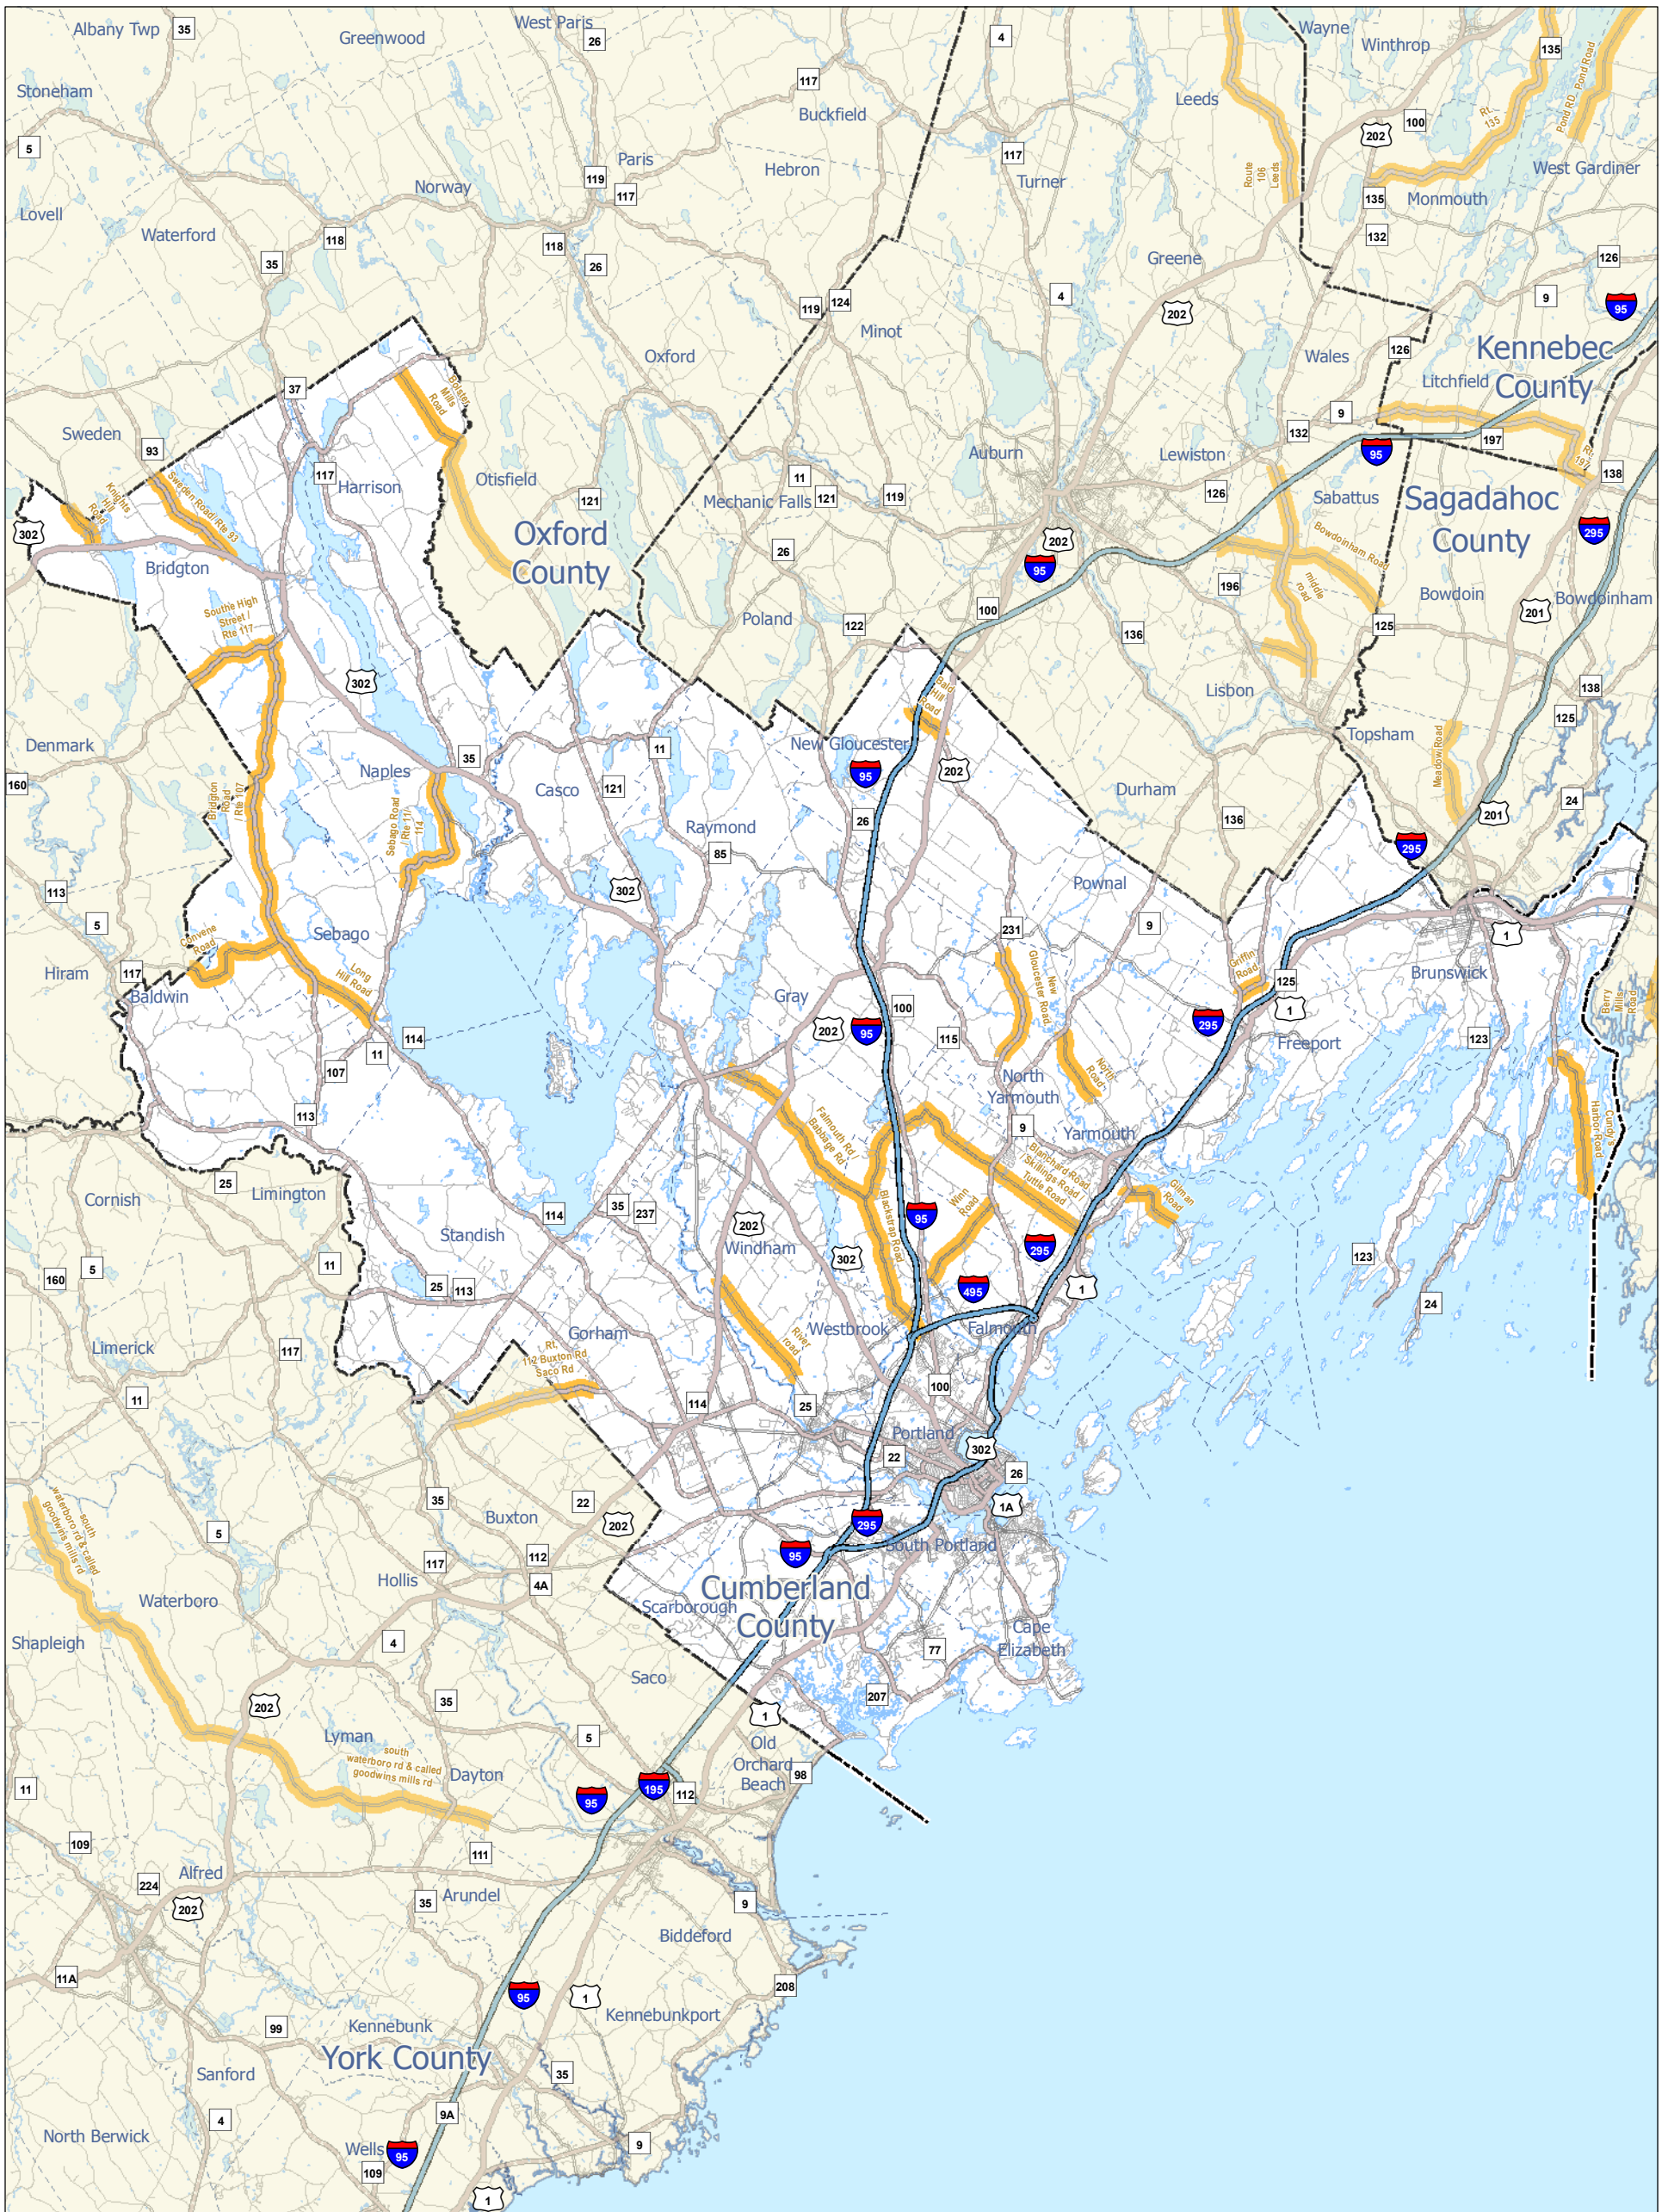

State Roads Posted for Weight

Jun 08, 2009

Cumberland County

Legend

- State Roads Currently Posted
- State Roads That Will Be Posted

- Interstate
- U.S. Routes
- State Routes
- State-Aid Roads
- Other Public Roads

DISCLAIMER - The Maine Department of Transportation provides this publication for information only. Reliance upon this information is at user risk. It is subject to revision and may be incomplete depending upon changing conditions. This map is not intended to support emergency dispatch. Road names used on this map may not match official road names. The Department assumes no liability if injuries or damages result from this information.

Posted roads are limited to vehicles weighing 23,000 pounds or less. This seasonal weight restriction does not apply to permitted vehicles or when roads are frozen solid. Municipal posted roads are not reflected on this map.