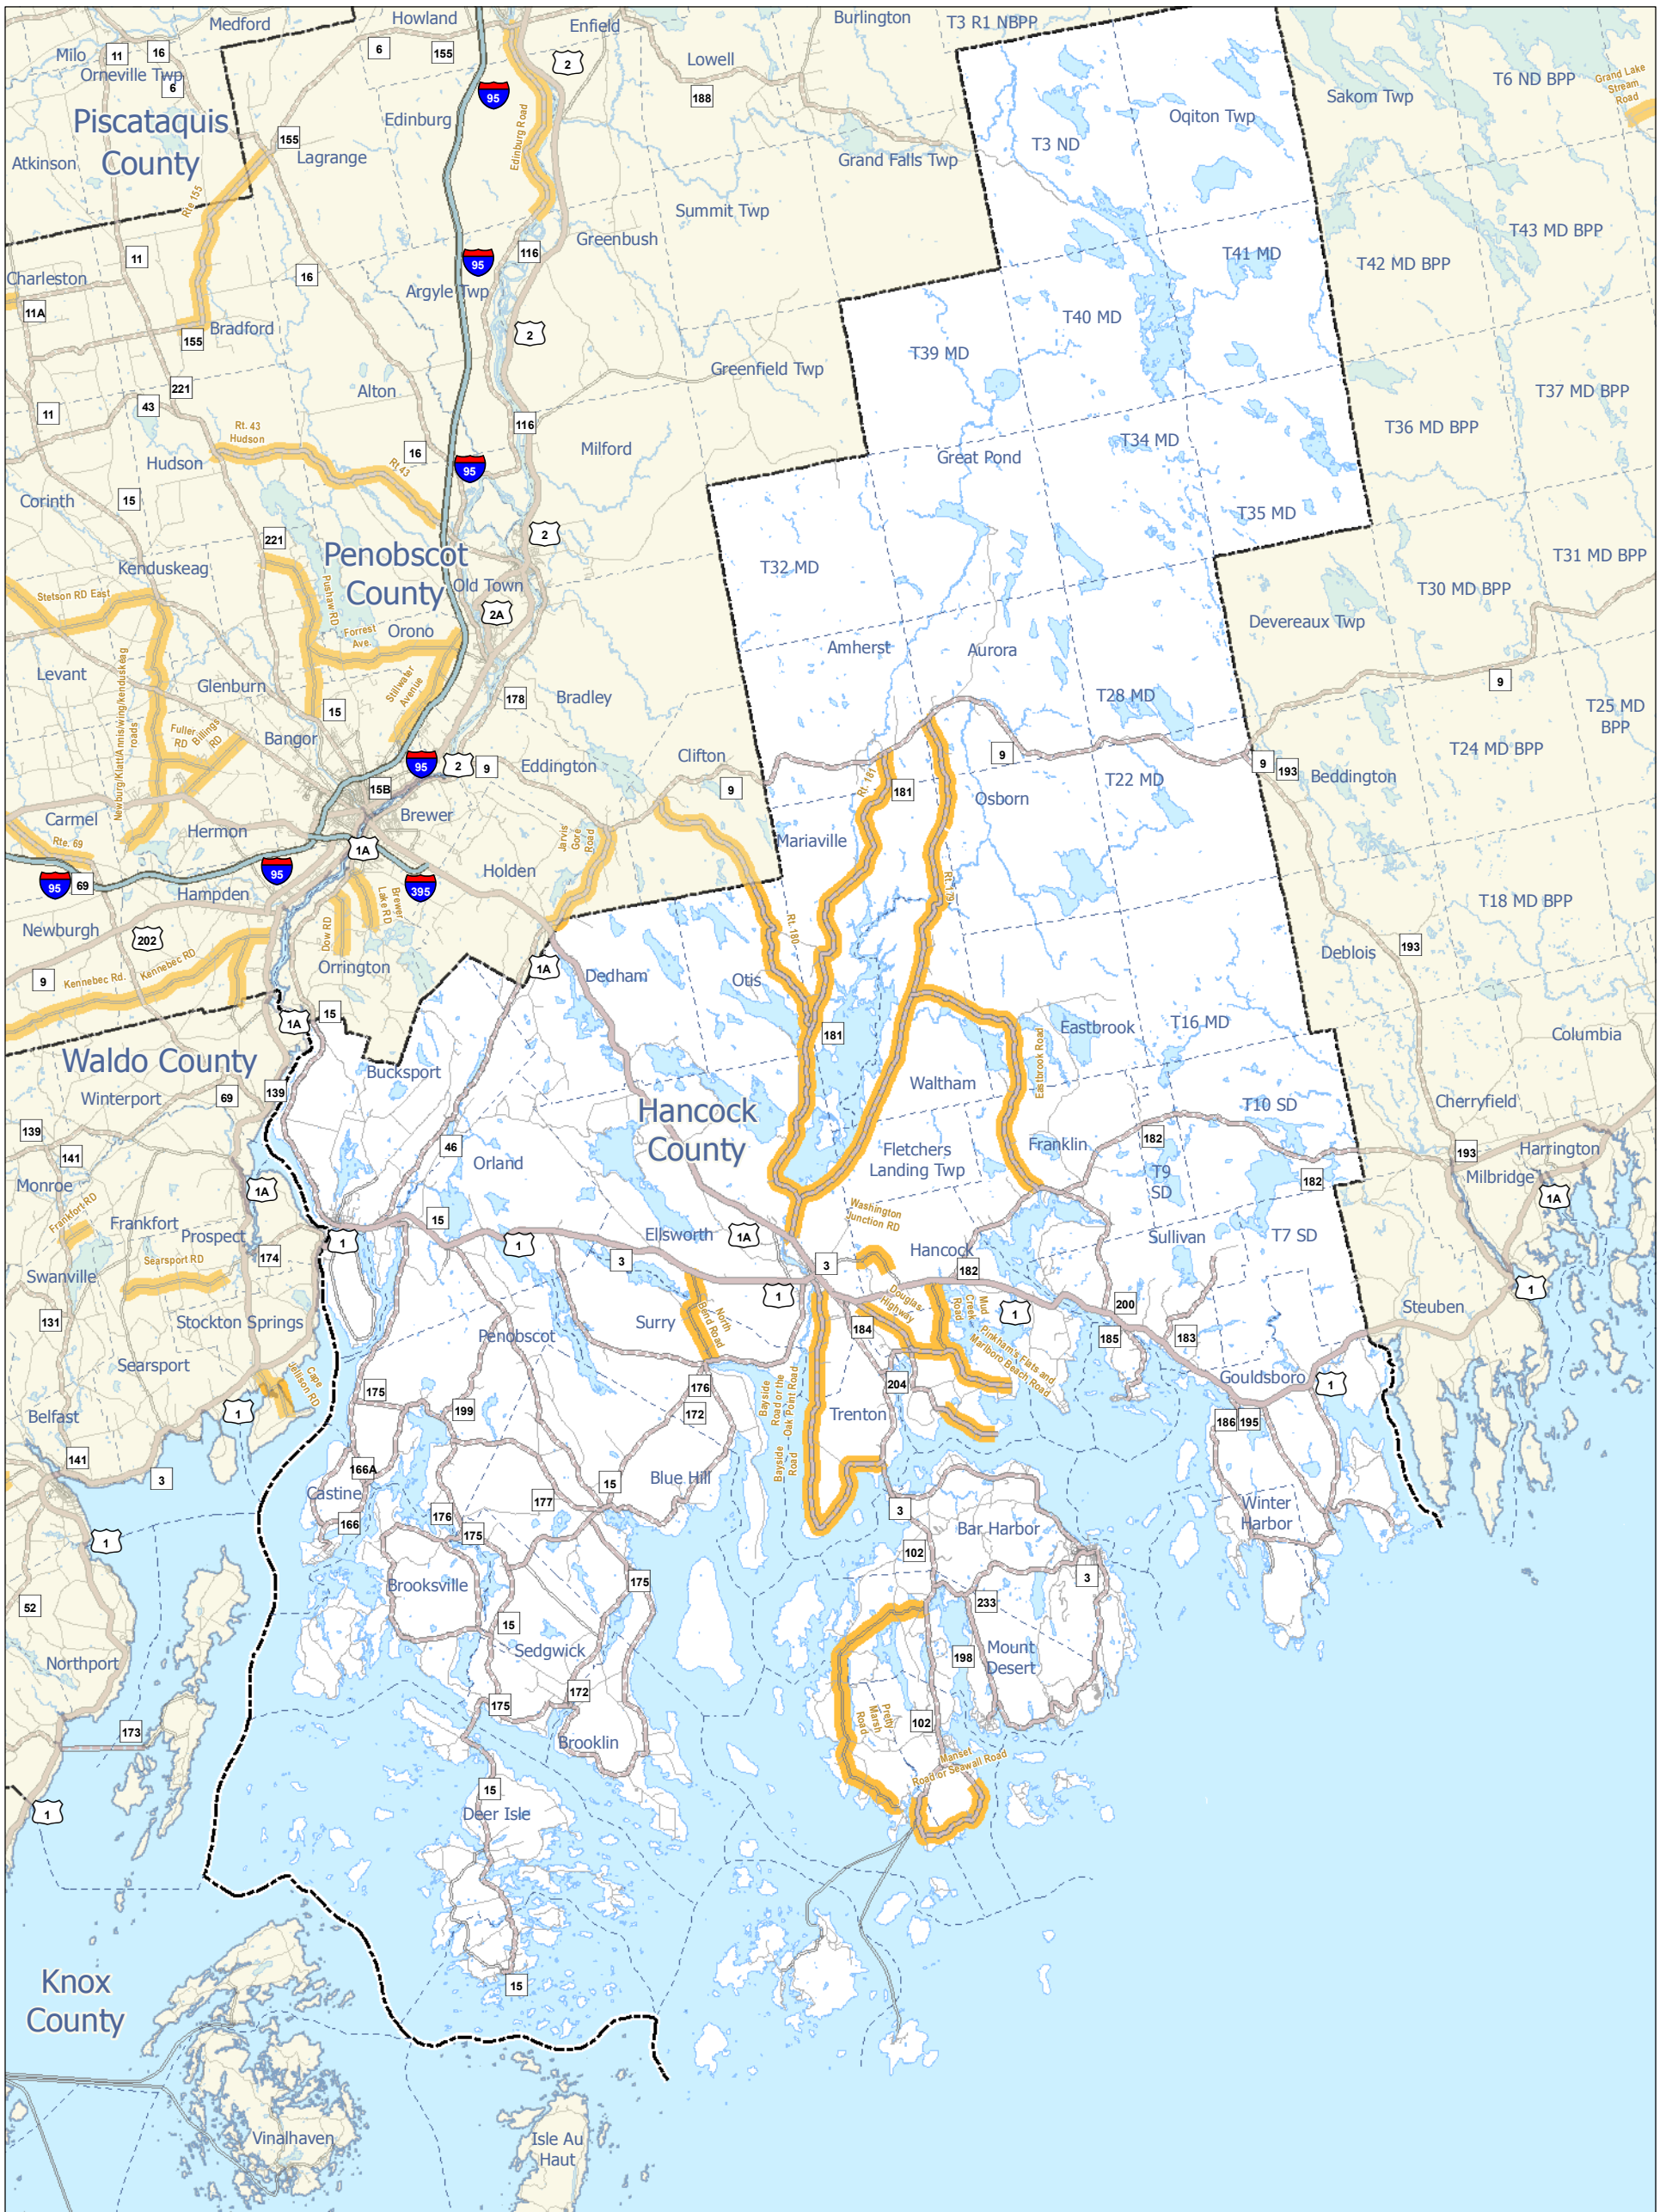

State Roads Posted for Weight

Jun 08, 2009

Hancock County

Legend

-  State Roads Currently Posted
-  State Roads That Will Be Posted
-  Interstate
-  U.S. Routes
-  State Routes
-  State-Aid Roads
-  Other Public Roads

DISCLAIMER - The Maine Department of Transportation provides this publication for information only. Reliance upon this information is at user risk. It is subject to revision and may be incomplete depending upon changing conditions. This map is not intended to support emergency dispatch. Road names used on this map may not match official road names. The Department assumes no liability if injuries or damages result from this information.

Posted roads are limited to vehicles weighing 23,000 pounds or less. This seasonal weight restriction does not apply to permitted vehicles or when roads are frozen solid. Municipal posted roads are not reflected on this map.