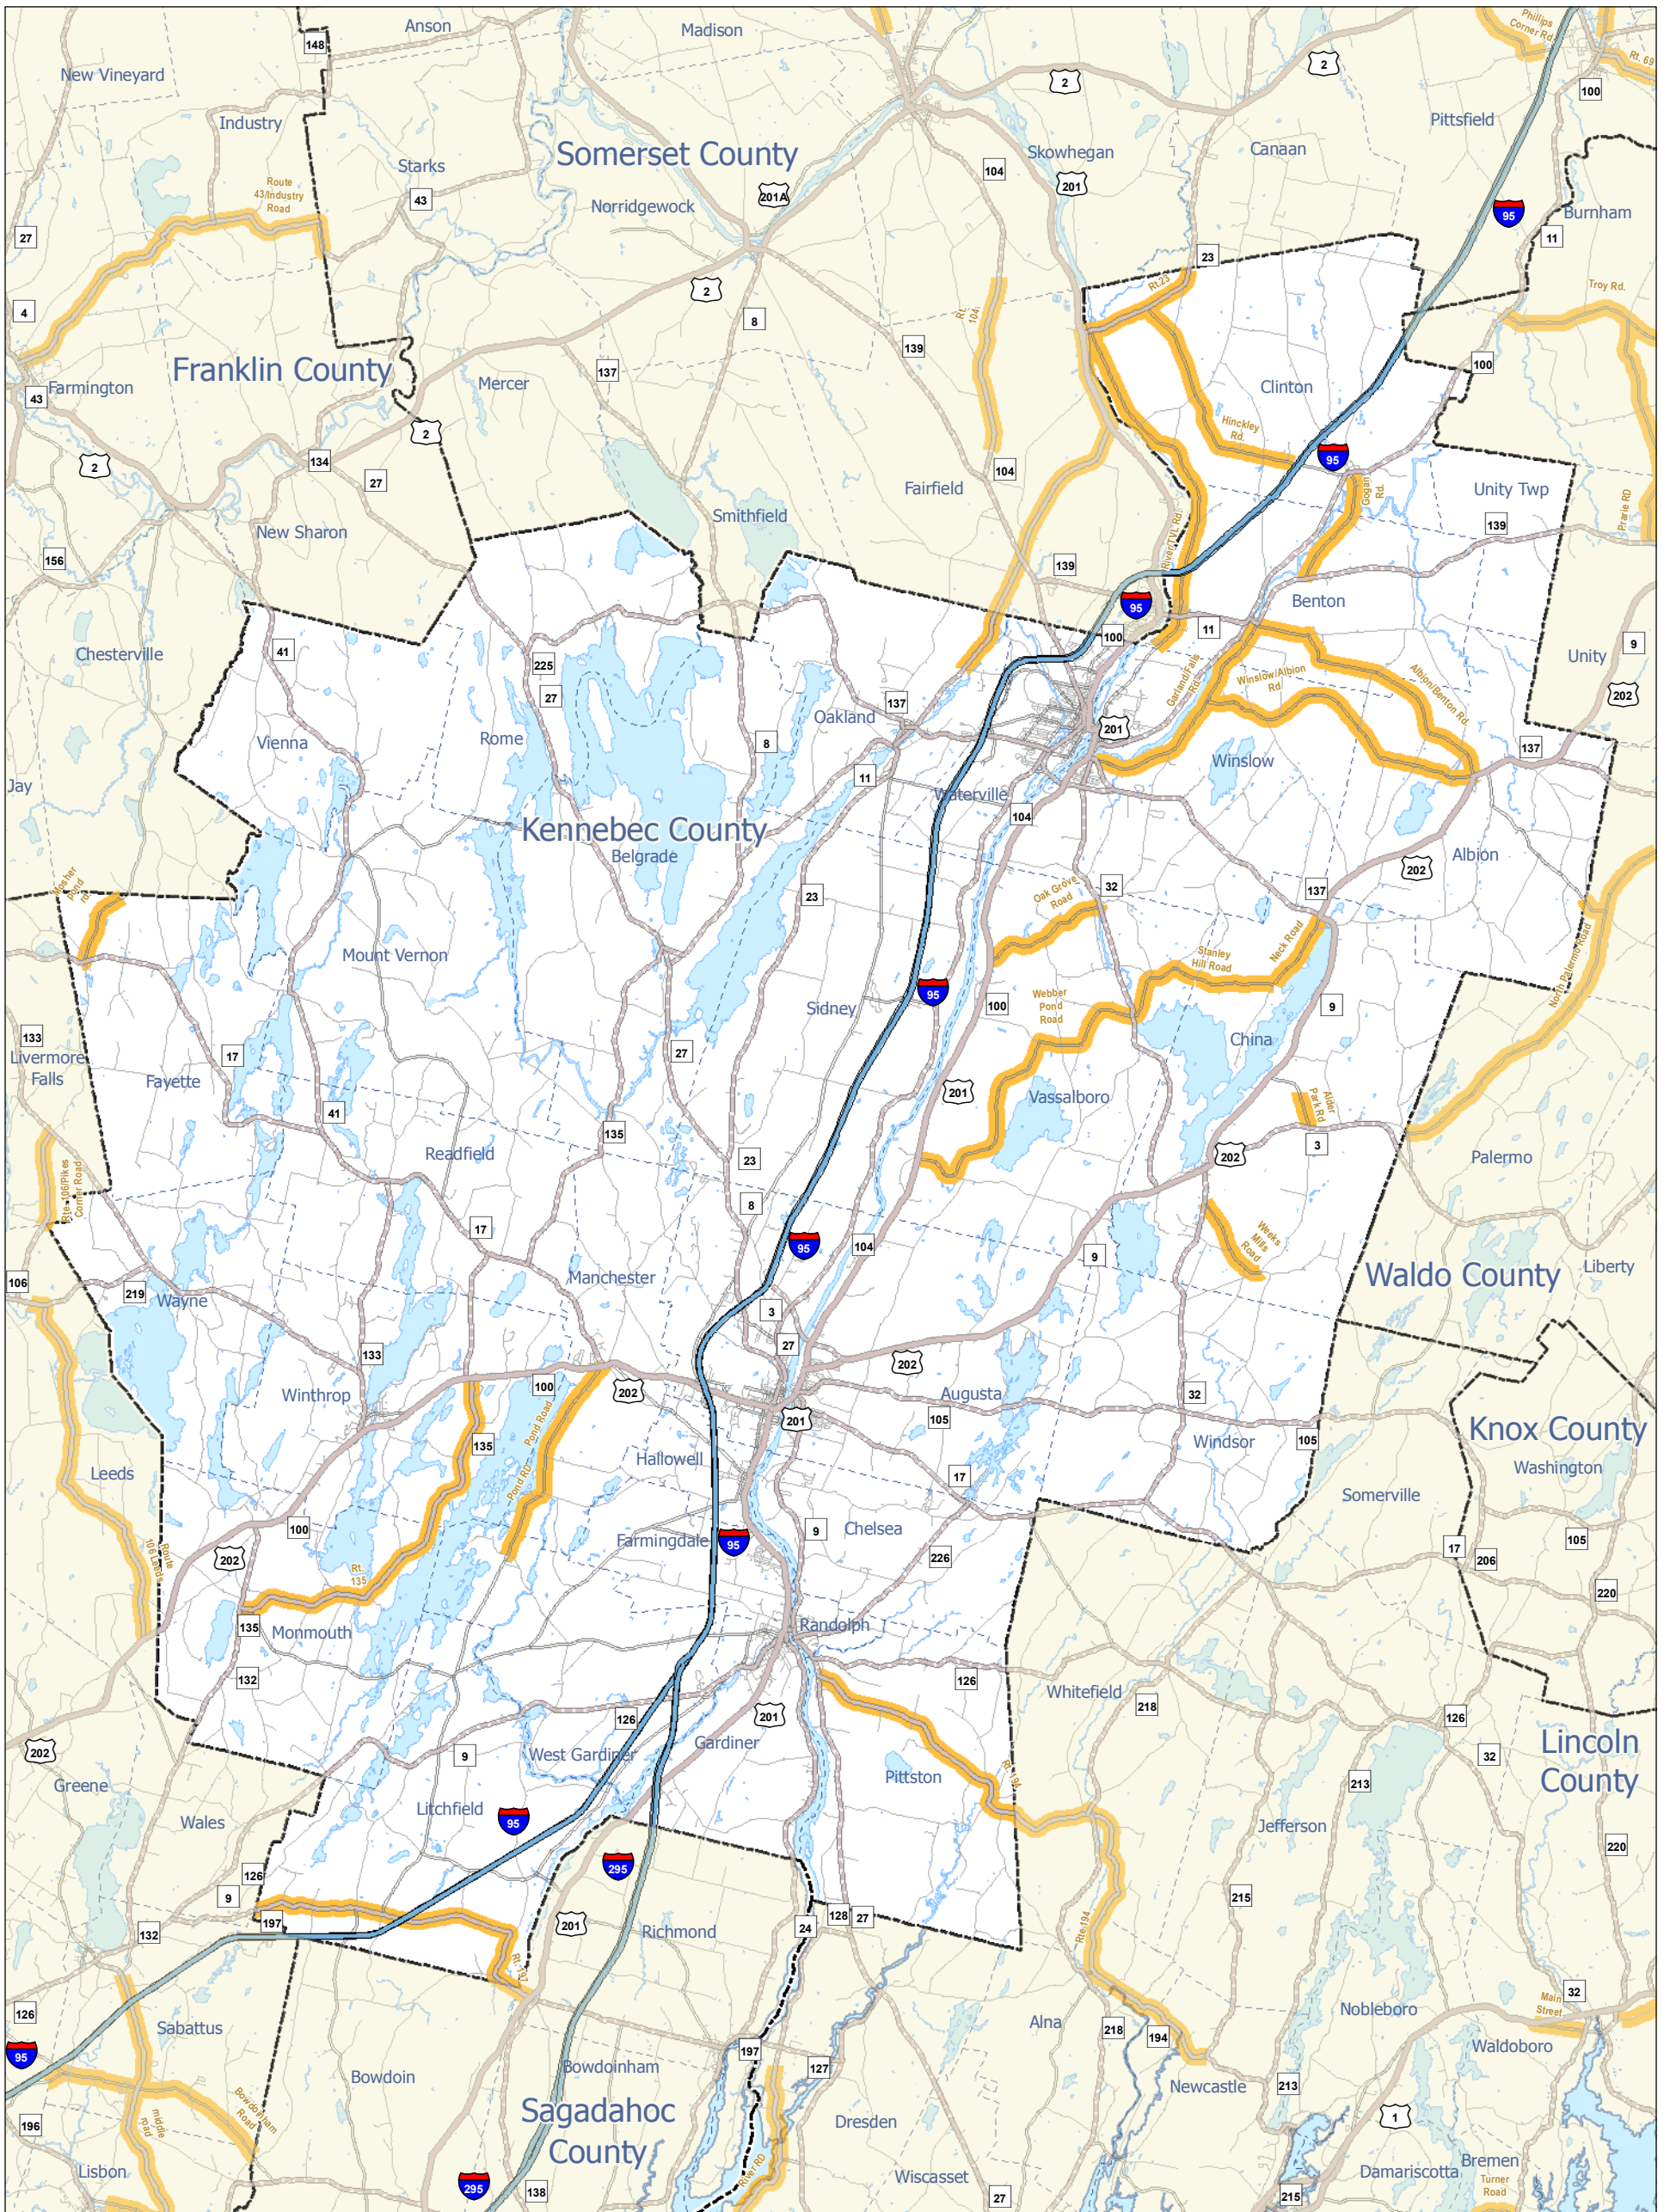

State Roads Posted for Weight

Jun 08, 2009

Kennebec County

Legend

- State Roads Currently Posted
- State Roads That Will Be Posted
- Interstate
- U.S. Routes
- State Routes
- State-Aid Roads
- Other Public Roads

DISCLAIMER - The Maine Department of Transportation provides this publication for information only. Reliance upon this information is at user risk. It is subject to revision and may be incomplete depending upon changing conditions. This map is not intended to support emergency dispatch. Road names used on this map may not match official road names. The Department assumes no liability if injuries or damages result from this information.

Posted roads are limited to vehicles weighing 23,000 pounds or less. This seasonal weight restriction does not apply to permitted vehicles or when roads are frozen solid. Municipal posted roads are not reflected on this map.