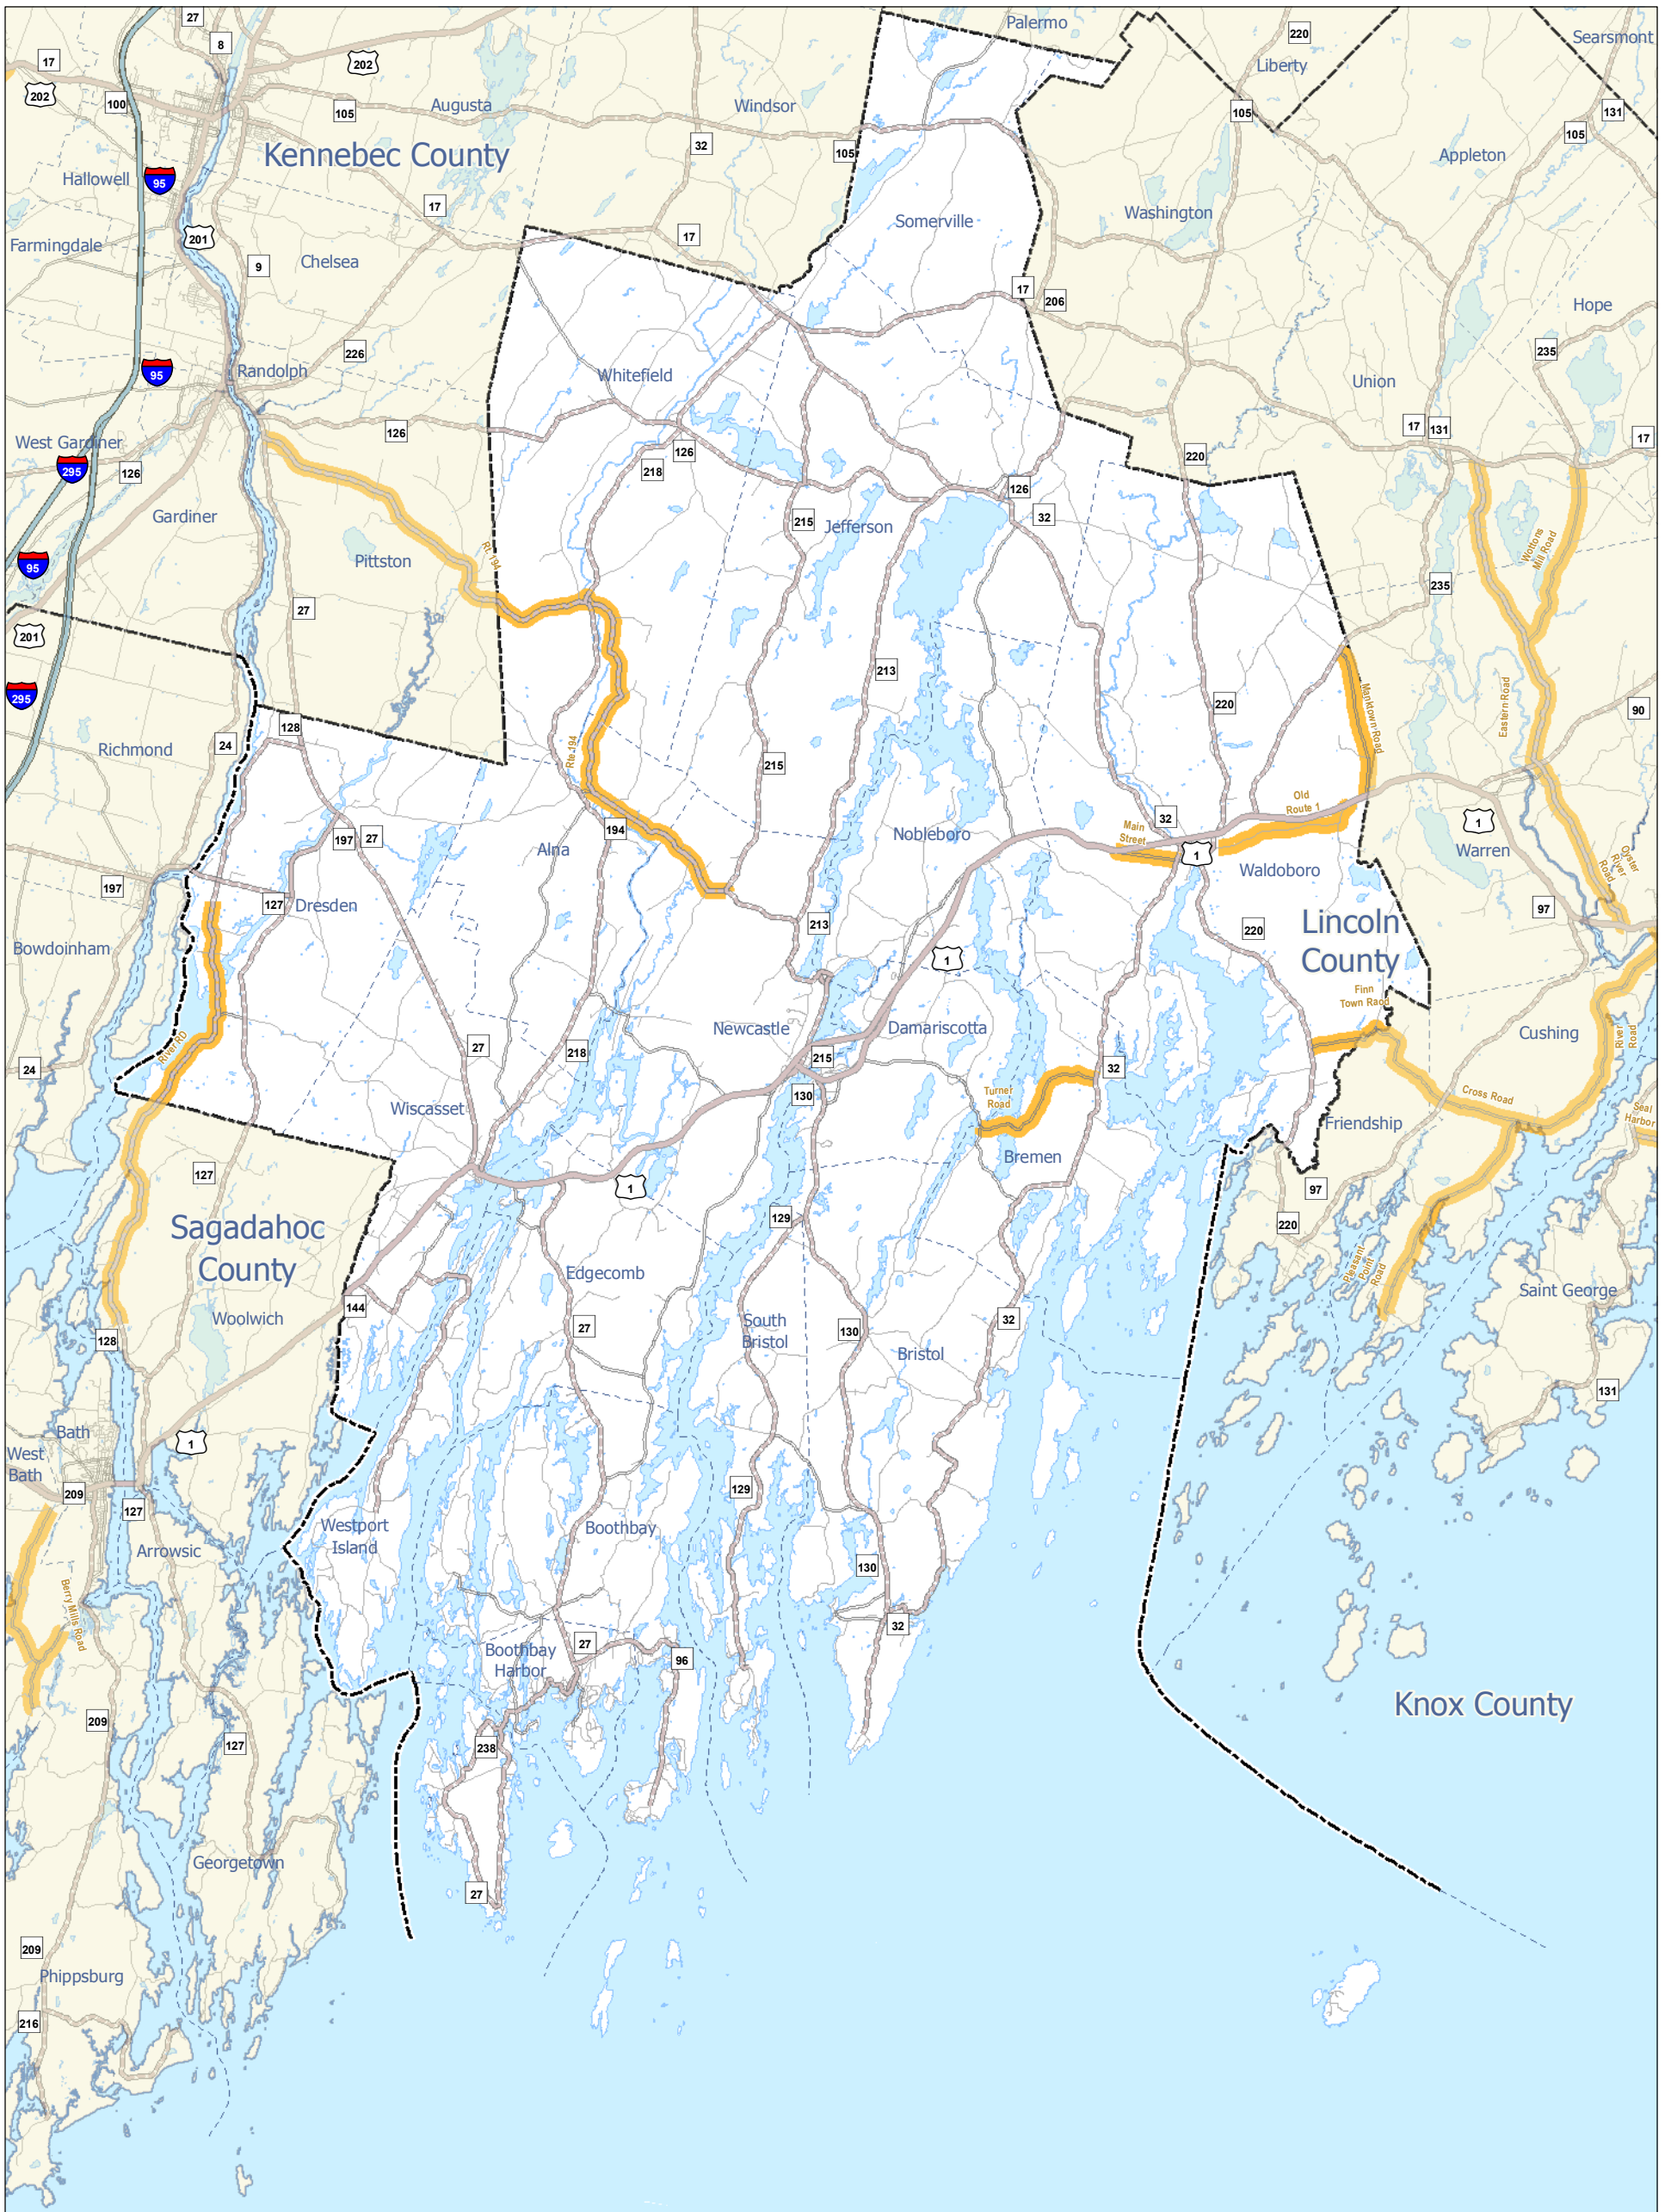

State Roads Posted for Weight

Jun 08, 2009

Lincoln County

Legend

- State Roads Currently Posted
- State Roads That Will Be Posted
- Interstate
- U.S. Routes
- State Routes
- State-Aid Roads
- Other Public Roads

DISCLAIMER - The Maine Department of Transportation provides this publication for information only. Reliance upon this information is at user risk. It is subject to revision and may be incomplete depending upon changing conditions. This map is not intended to support emergency dispatch. Road names used on this map may not match official road names. The Department assumes no liability if injuries or damages result from this information.

Posted roads are limited to vehicles weighing 23,000 pounds or less. This seasonal weight restriction does not apply to permitted vehicles or when roads are frozen solid. Municipal posted roads are not reflected on this map.