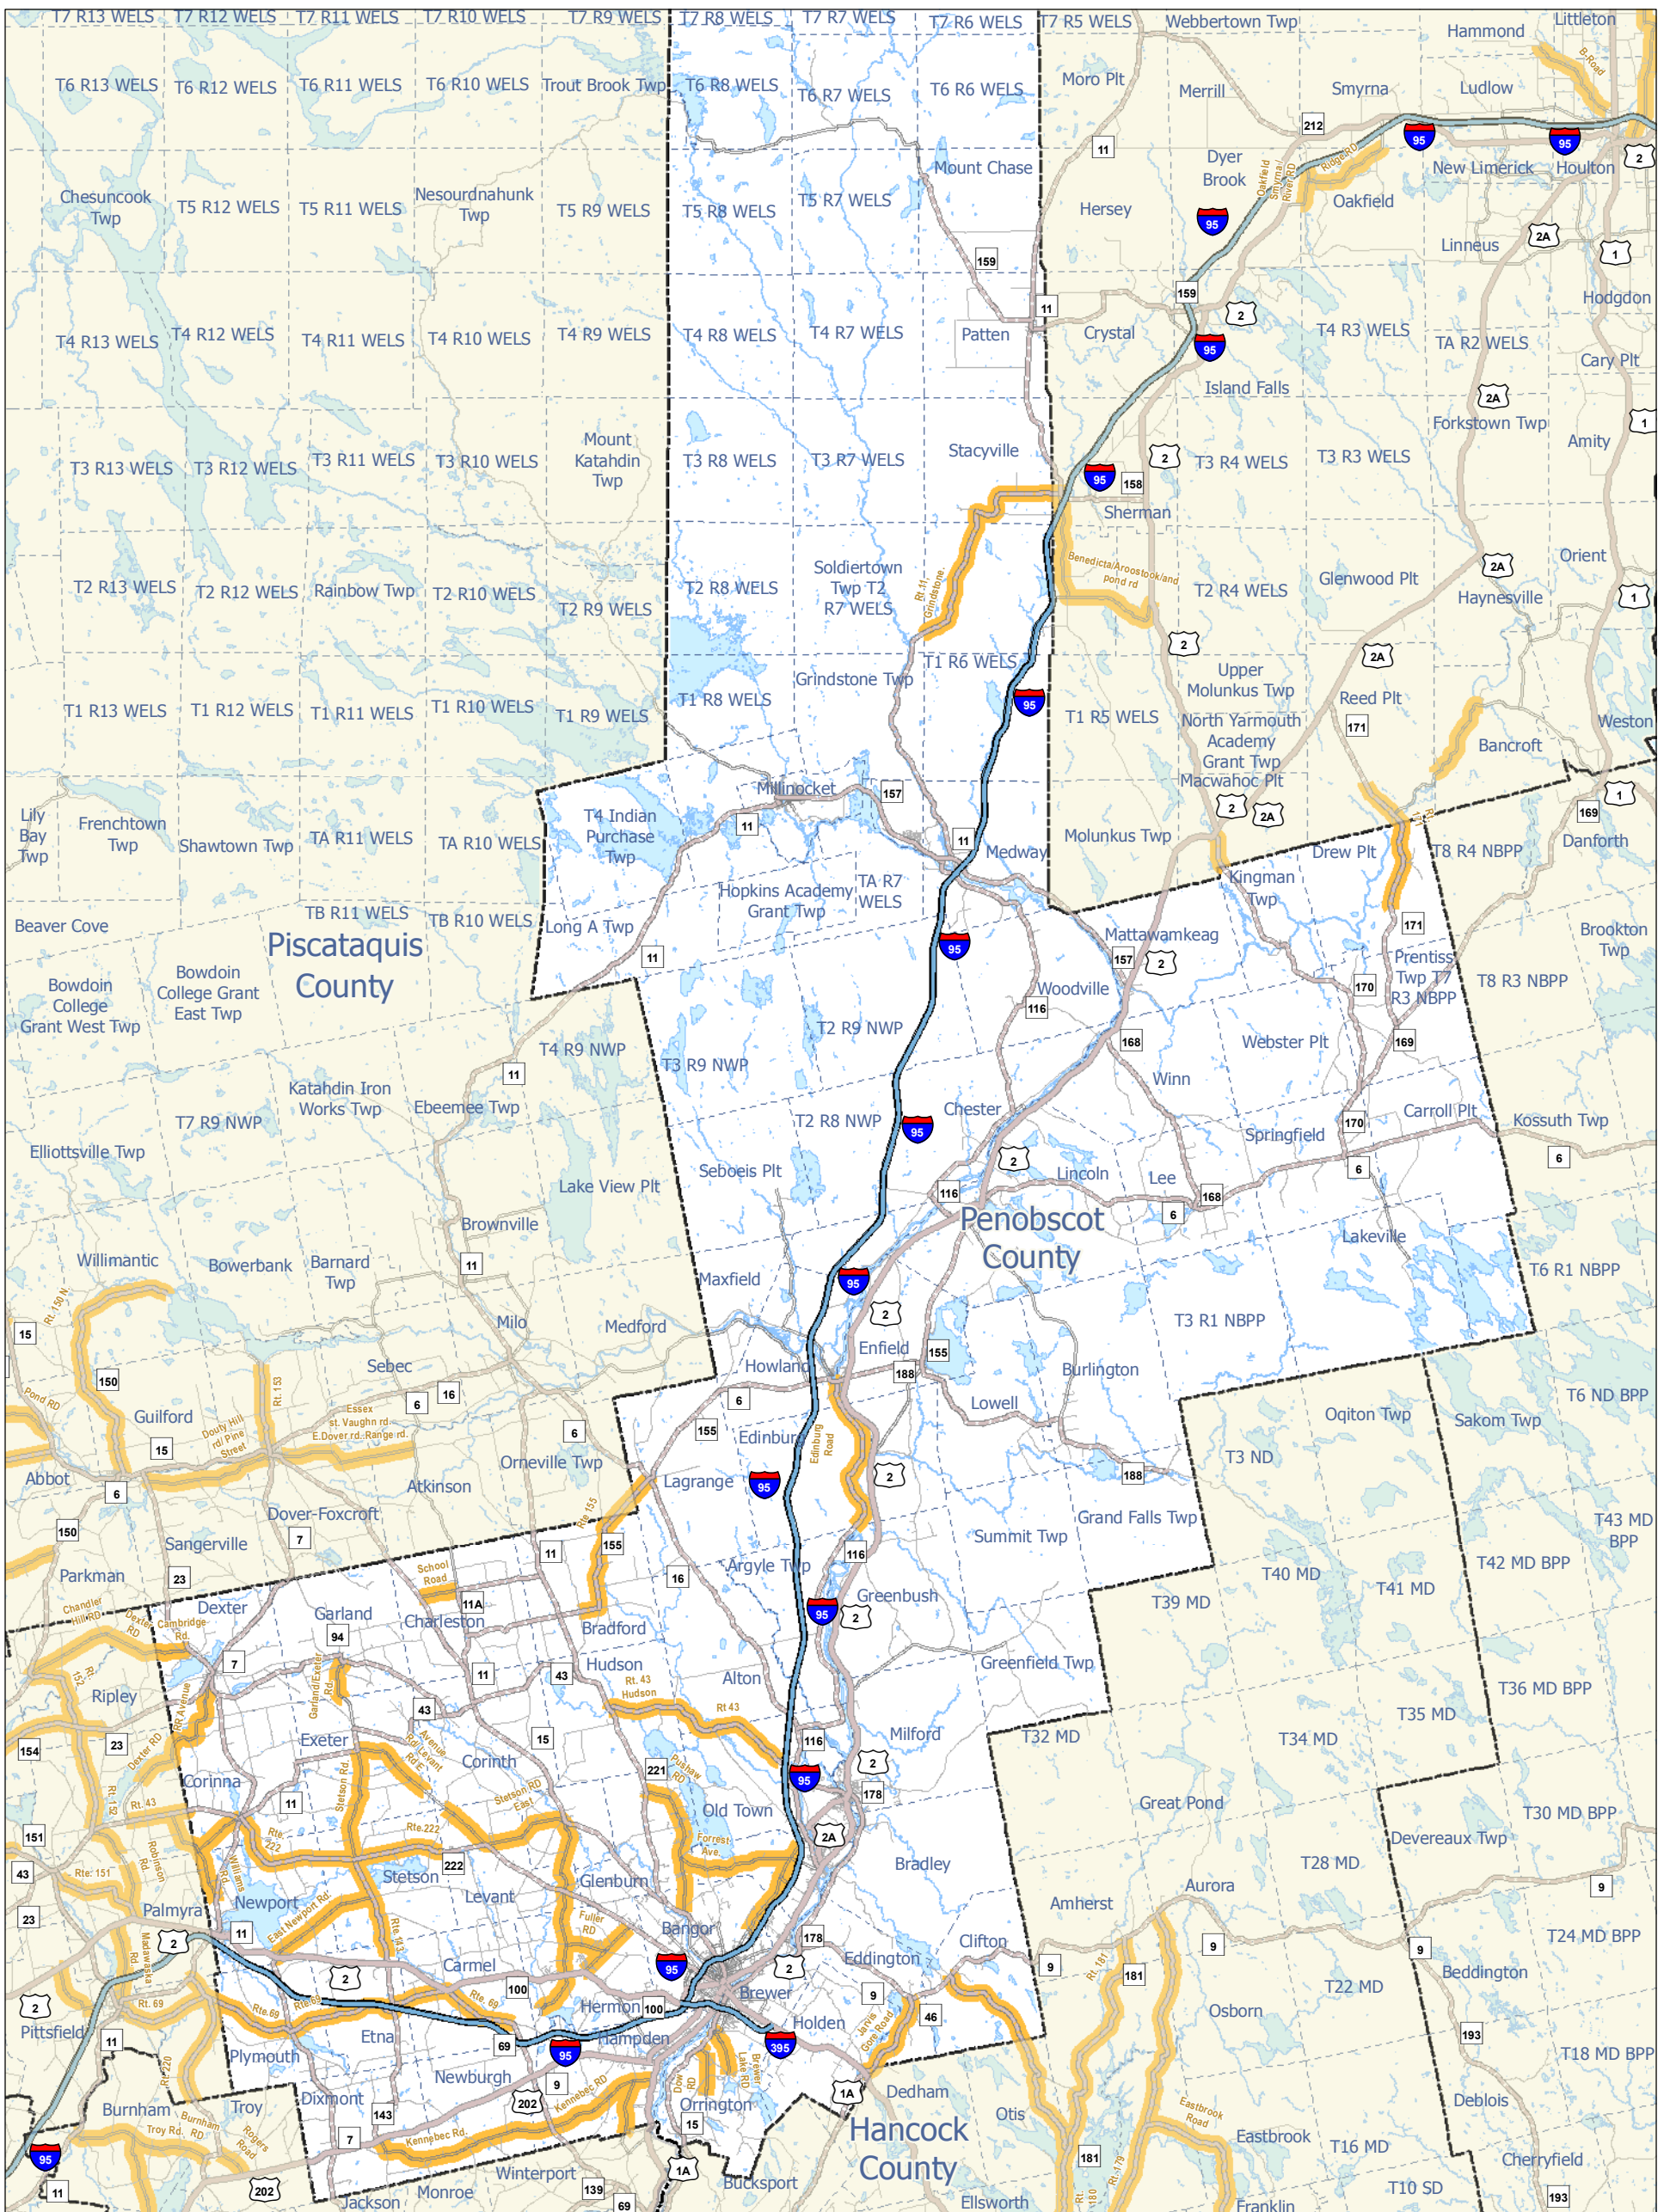

State Roads Posted for Weight

Jun 08, 2009

Penobscot County

Legend

-  Interstate
-  U.S. Routes
-  State Routes
-  State-Aid Roads
-  Other Public Roads
-  State Roads Currently Posted
-  State Roads That Will Be Posted

DISCLAIMER - The Maine Department of Transportation provides this publication for information only. Reliance upon this information is at user risk. It is subject to revision and may be incomplete depending upon changing conditions. This map is not intended to support emergency dispatch. Road names used on this map may not match official road names. The Department assumes no liability if injuries or damages result from this information.

Posted roads are limited to vehicles weighing 23,000 pounds or less. This seasonal weight restriction does not apply to permitted vehicles or when roads are frozen solid. Municipal posted roads are not reflected on this map.