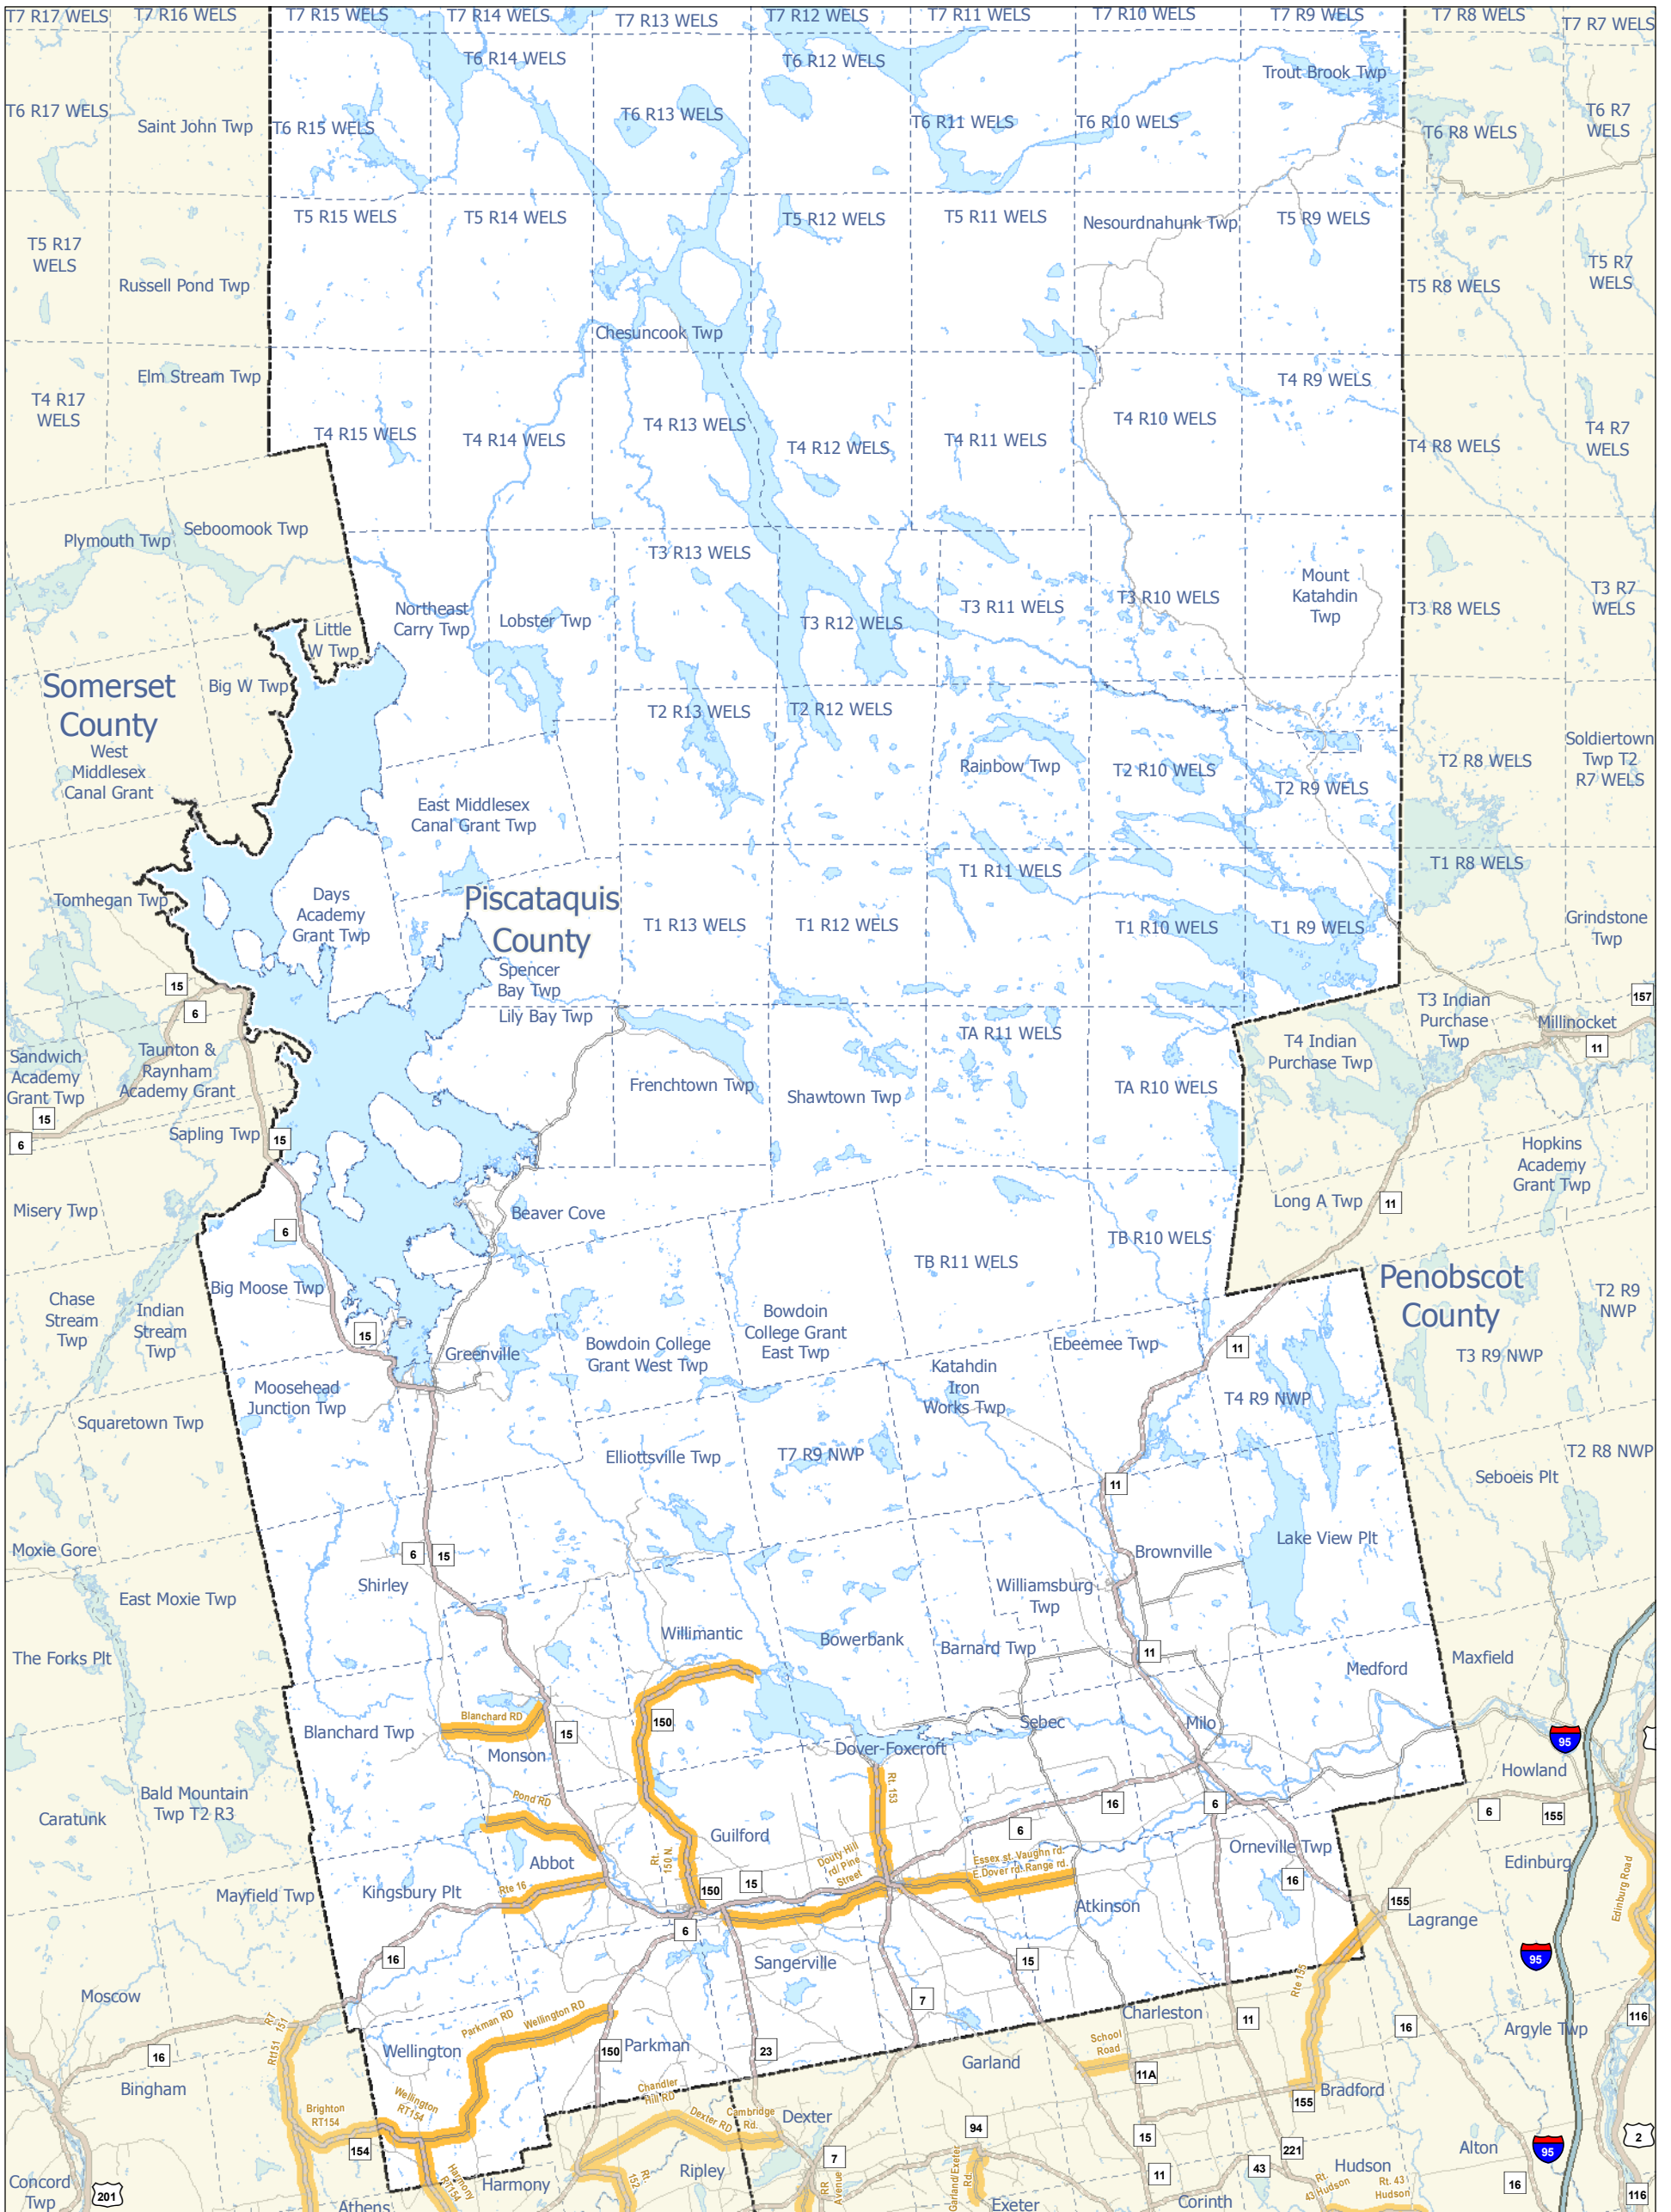

State Roads Posted for Weight

Jun 08, 2009

Piscataquis County

Legend

- State Roads Currently Posted
- State Roads That Will Be Posted
- Interstate
- U.S. Routes
- State Routes
- State-Aid Roads
- Other Public Roads

DISCLAIMER - The Maine Department of Transportation provides this publication for information only. Reliance upon this information is at user risk. It is subject to revision and may be incomplete depending upon changing conditions. This map is not intended to support emergency dispatch. Road names used on this map may not match official road names. The Department assumes no liability if injuries or damages result from this information.

Posted roads are limited to vehicles weighing 23,000 pounds or less. This seasonal weight restriction does not apply to permitted vehicles or when roads are frozen solid. Municipal posted roads are not reflected on this map.