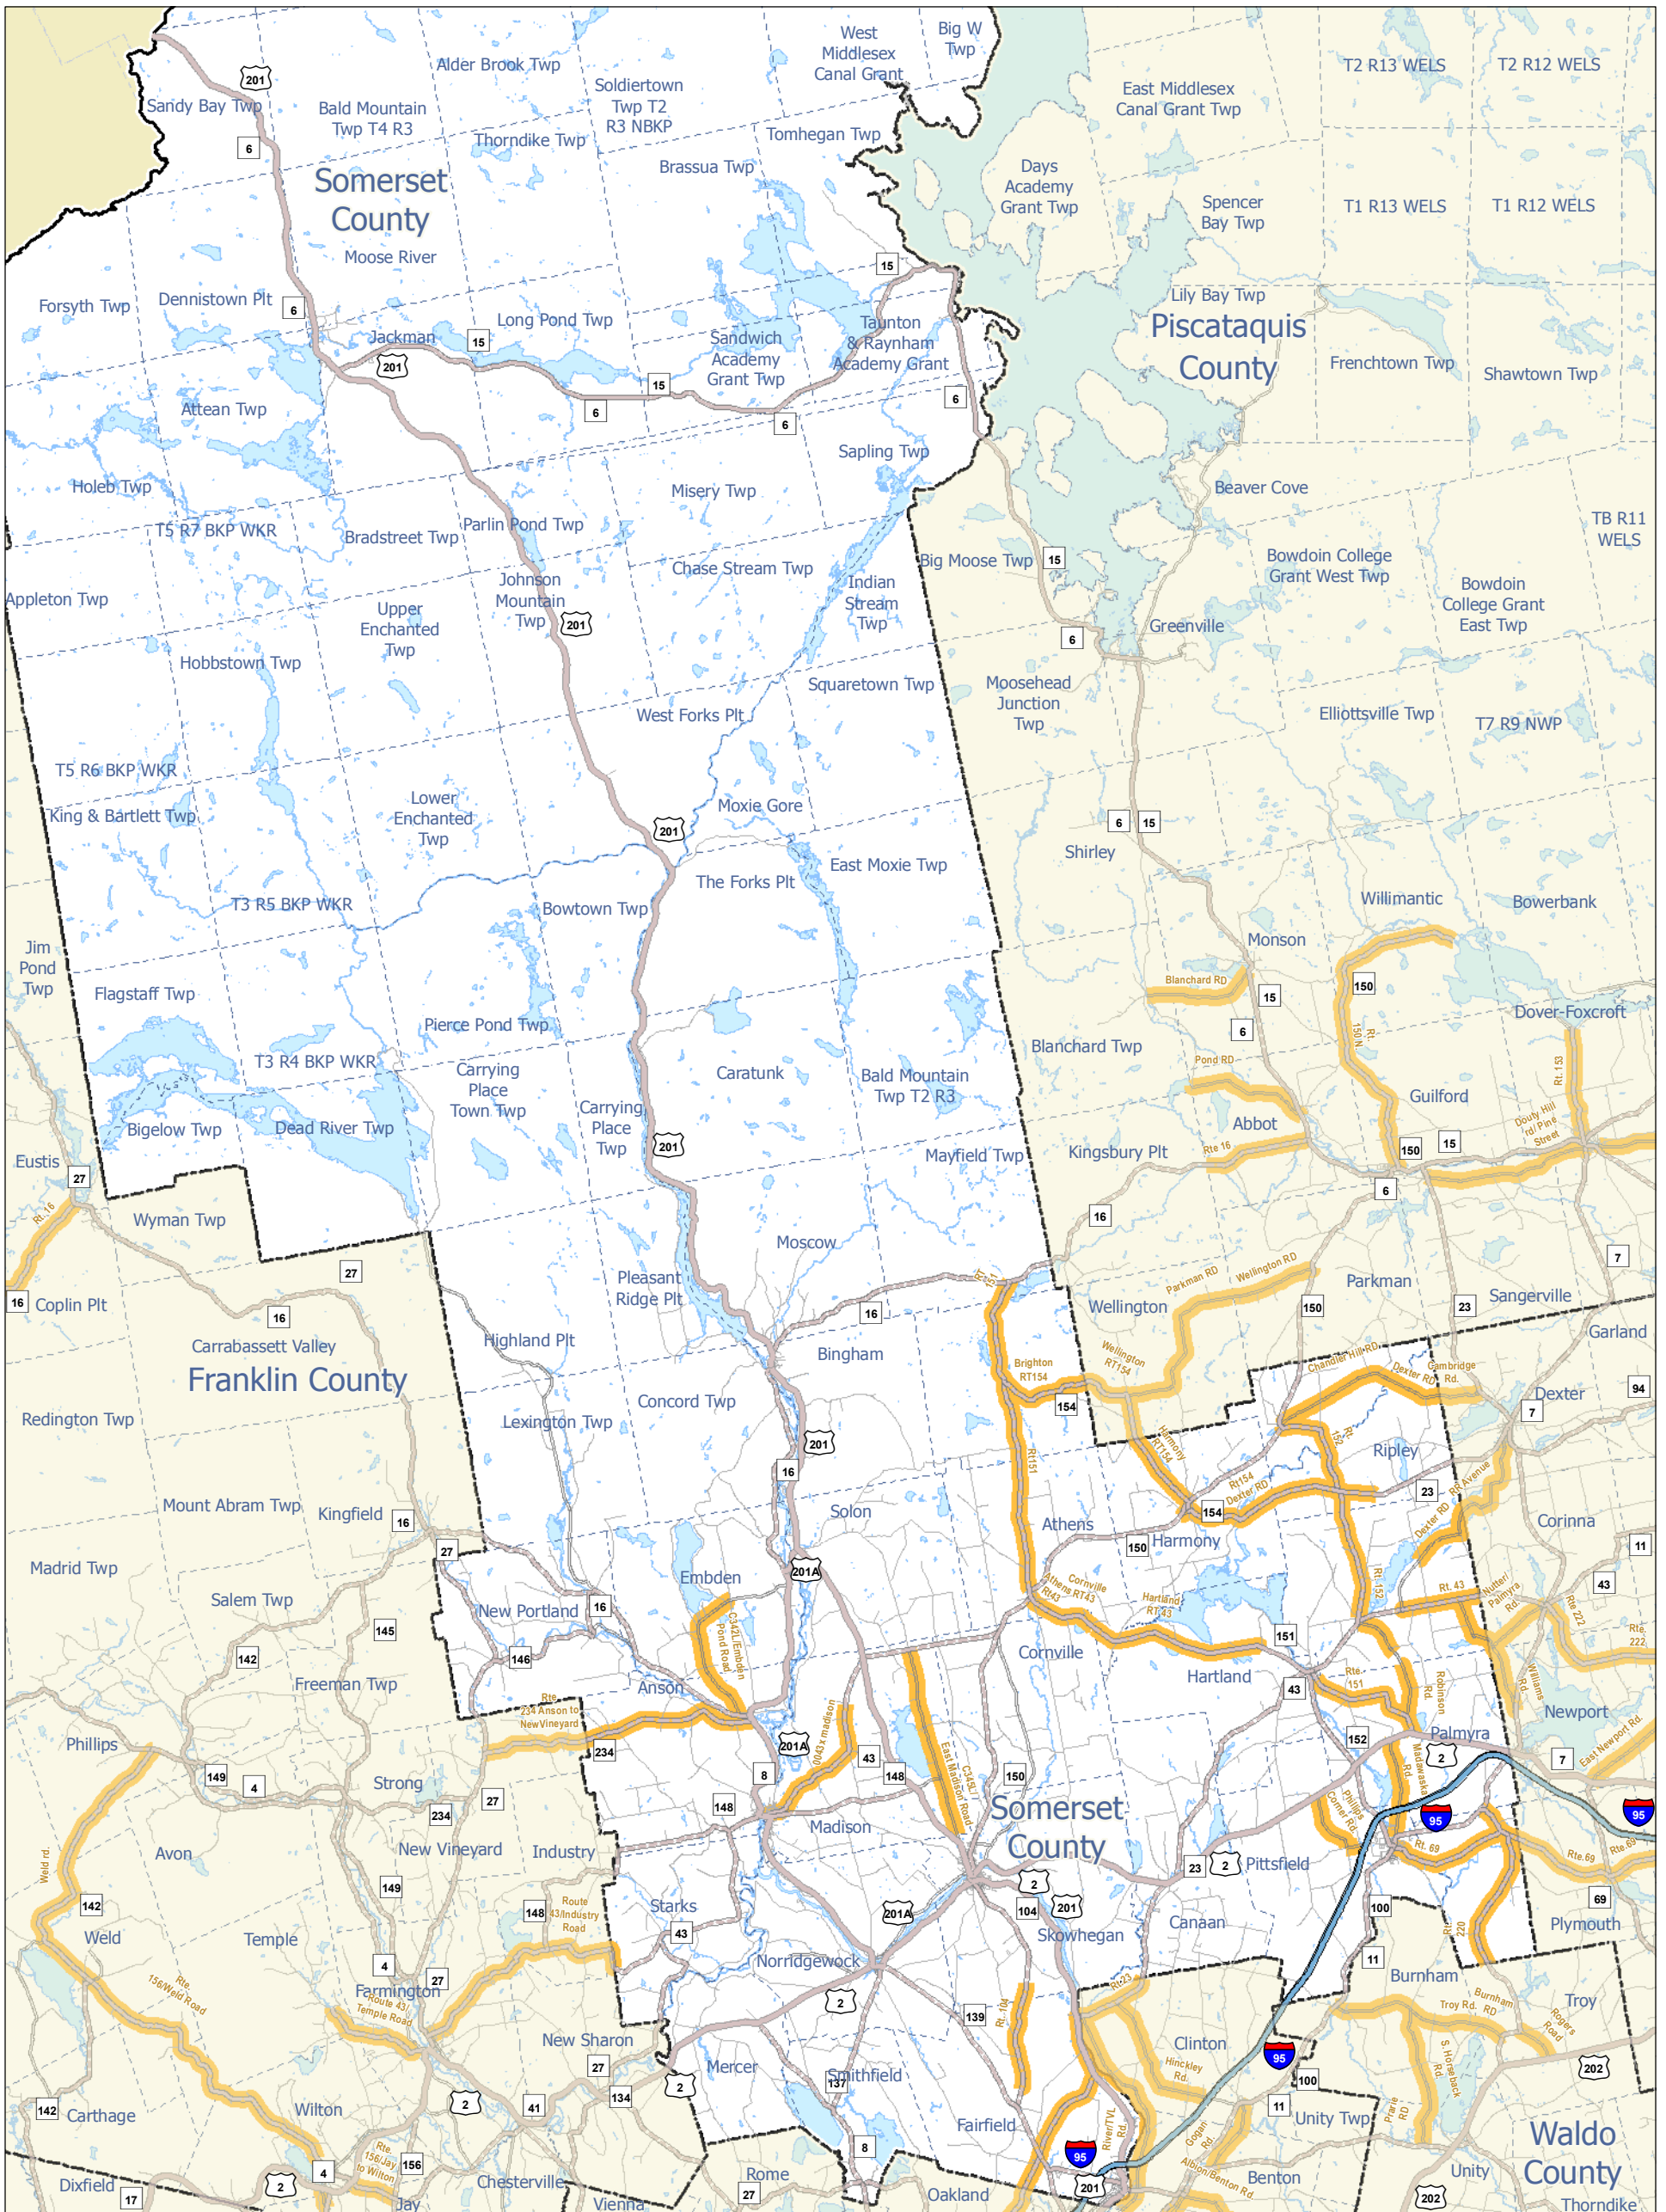

State Roads Posted for Weight

Jun 08, 2009

Somerset County

Legend

- Interstate
- U.S. Routes
- State Roads Currently Posted
- State Roads That Will Be Posted
- State Routes
- State-Aid Roads
- Other Public Roads

DISCLAIMER - The Maine Department of Transportation provides this publication for information only. Reliance upon this information is at user risk. It is subject to revision and may be incomplete depending upon changing conditions. This map is not intended to support emergency dispatch. Road names used on this map may not match official road names. The Department assumes no liability if injuries or damages result from this information.

Posted roads are limited to vehicles weighing 23,000 pounds or less. This seasonal weight restriction does not apply to permitted vehicles or when roads are frozen solid. Municipal posted roads are not reflected on this map.