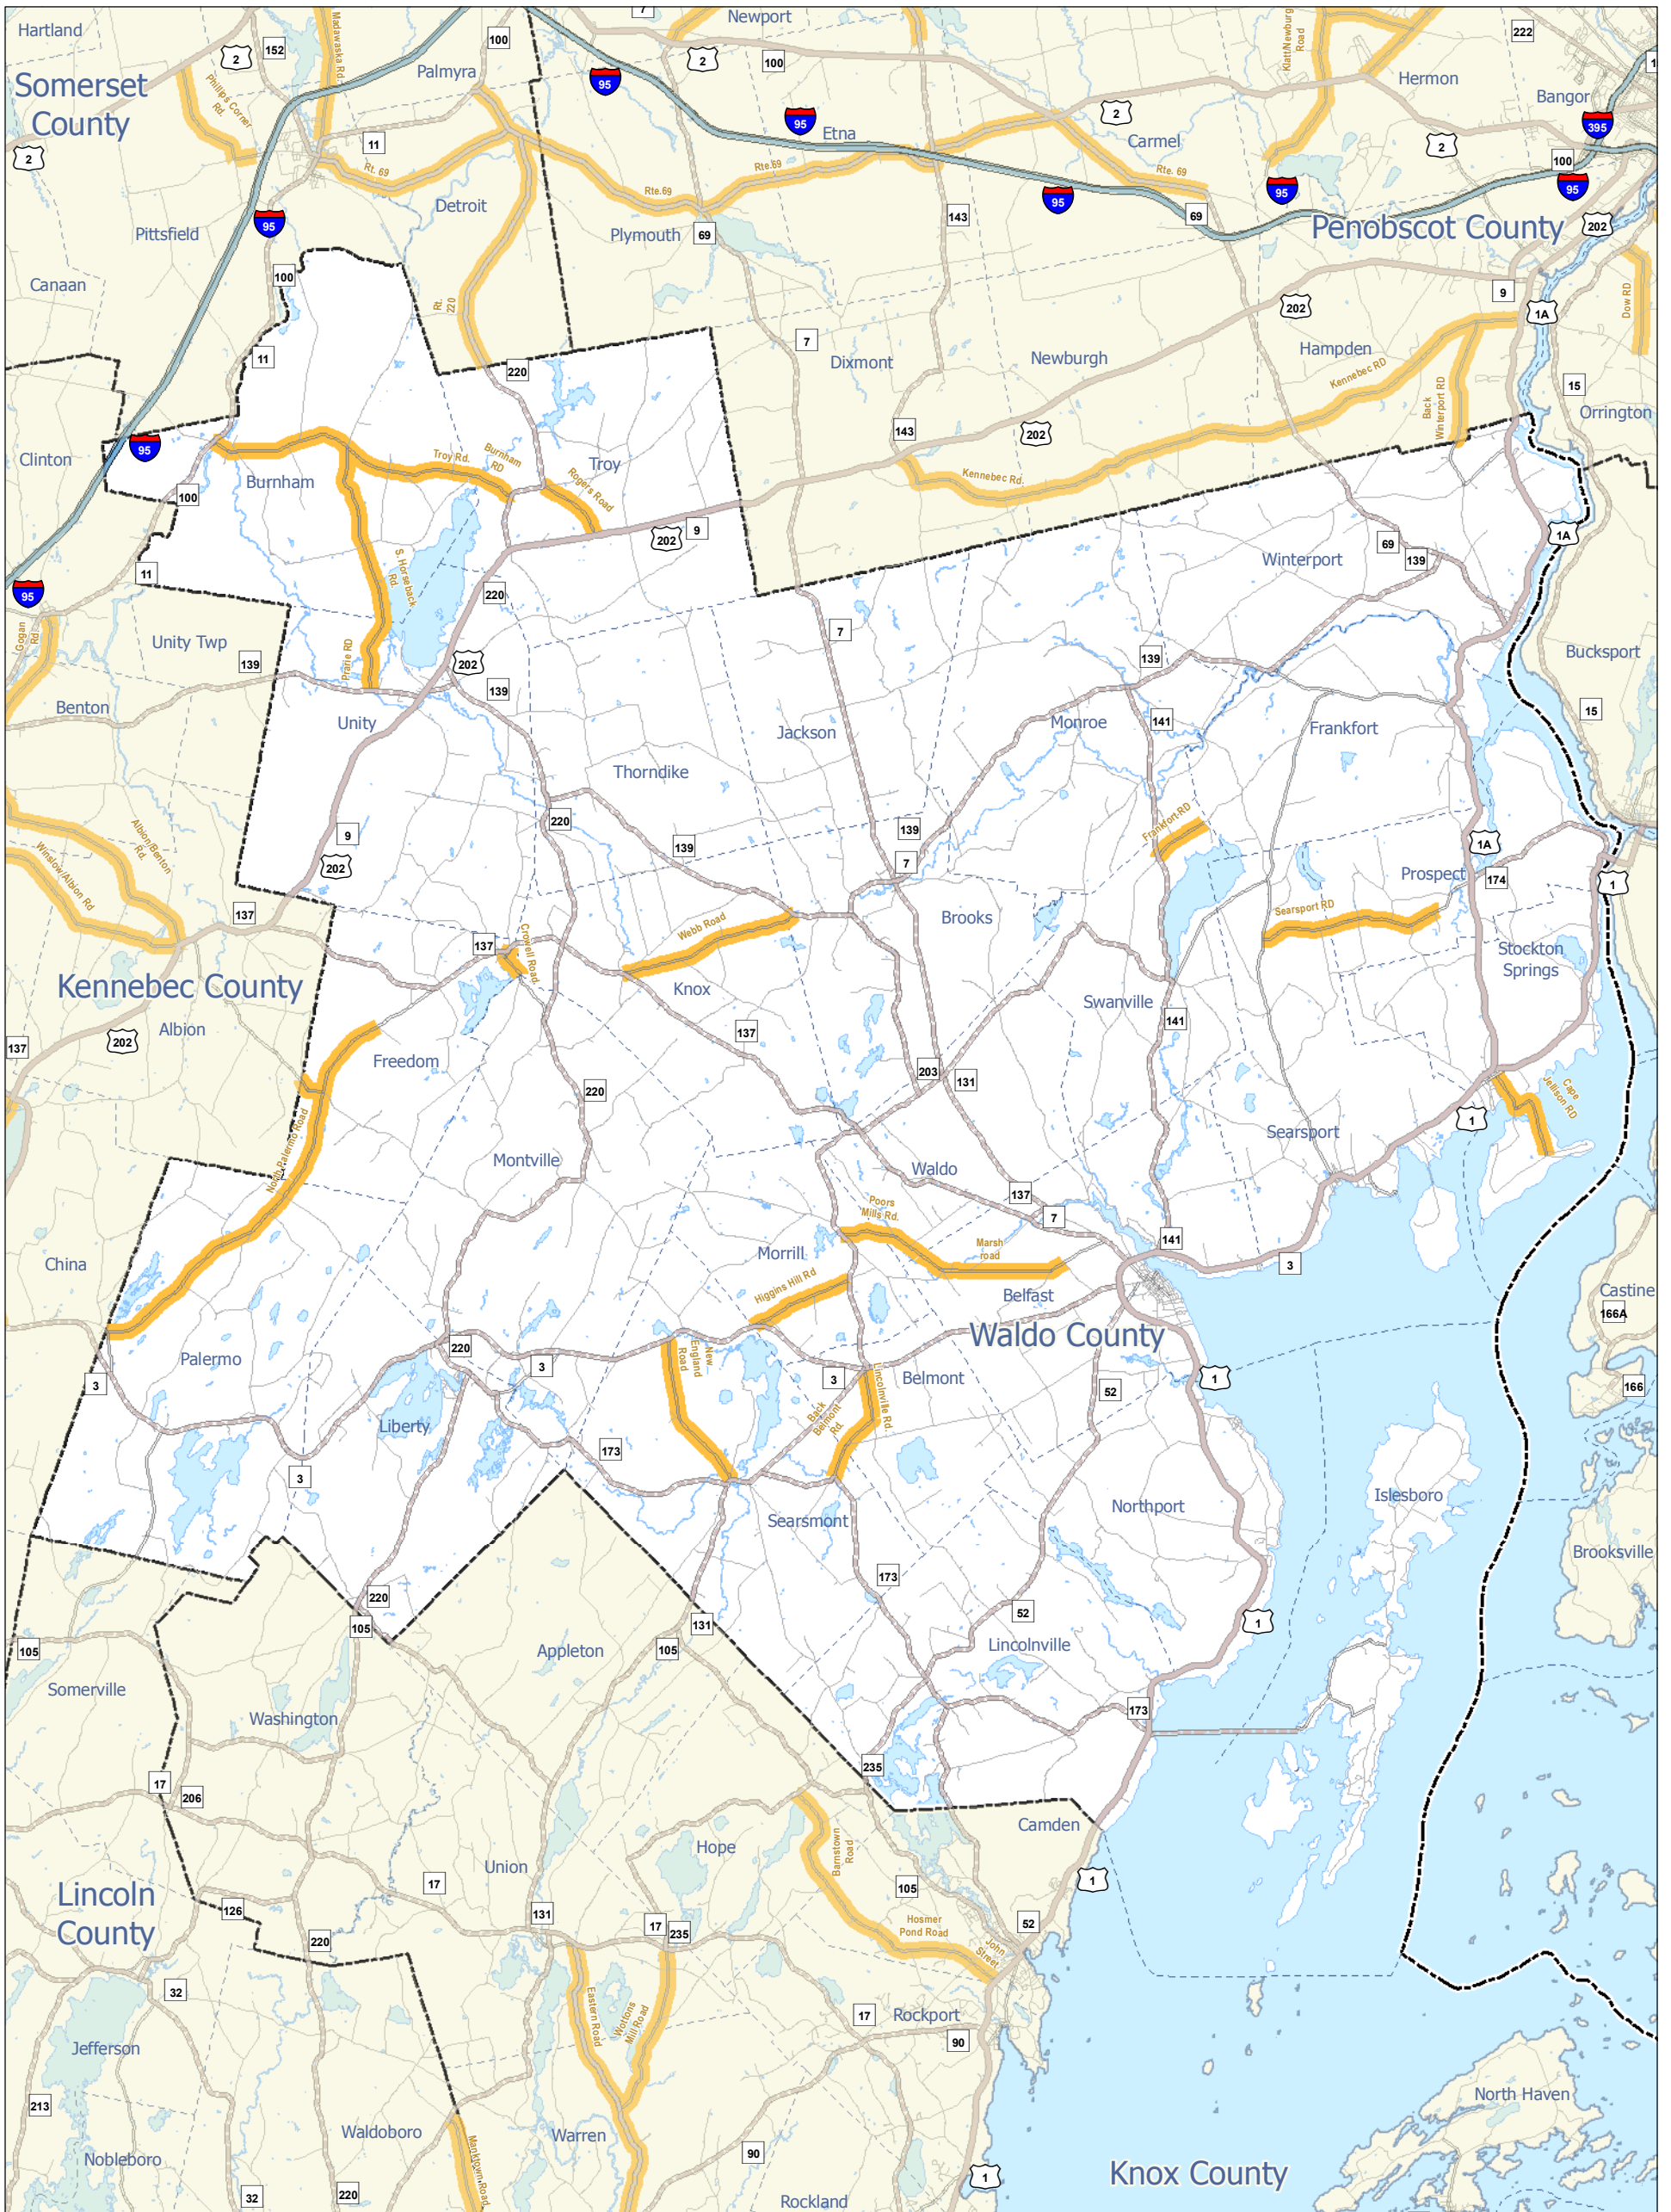

State Roads Posted for Weight

Jun 08, 2009

Waldo County

Legend

- State Roads Currently Posted
- State Roads That Will Be Posted
- Interstate
- U.S. Routes
- State Routes
- State-Aid Roads
- Other Public Roads

DISCLAIMER - The Maine Department of Transportation provides this publication for information only. Reliance upon this information is at user risk. It is subject to revision and may be incomplete depending upon changing conditions. This map is not intended to support emergency dispatch. Road names used on this map may not match official road names. The Department assumes no liability if injuries or damages result from this information.

Posted roads are limited to vehicles weighing 23,000 pounds or less. This seasonal weight restriction does not apply to permitted vehicles or when roads are frozen solid. Municipal posted roads are not reflected on this map.