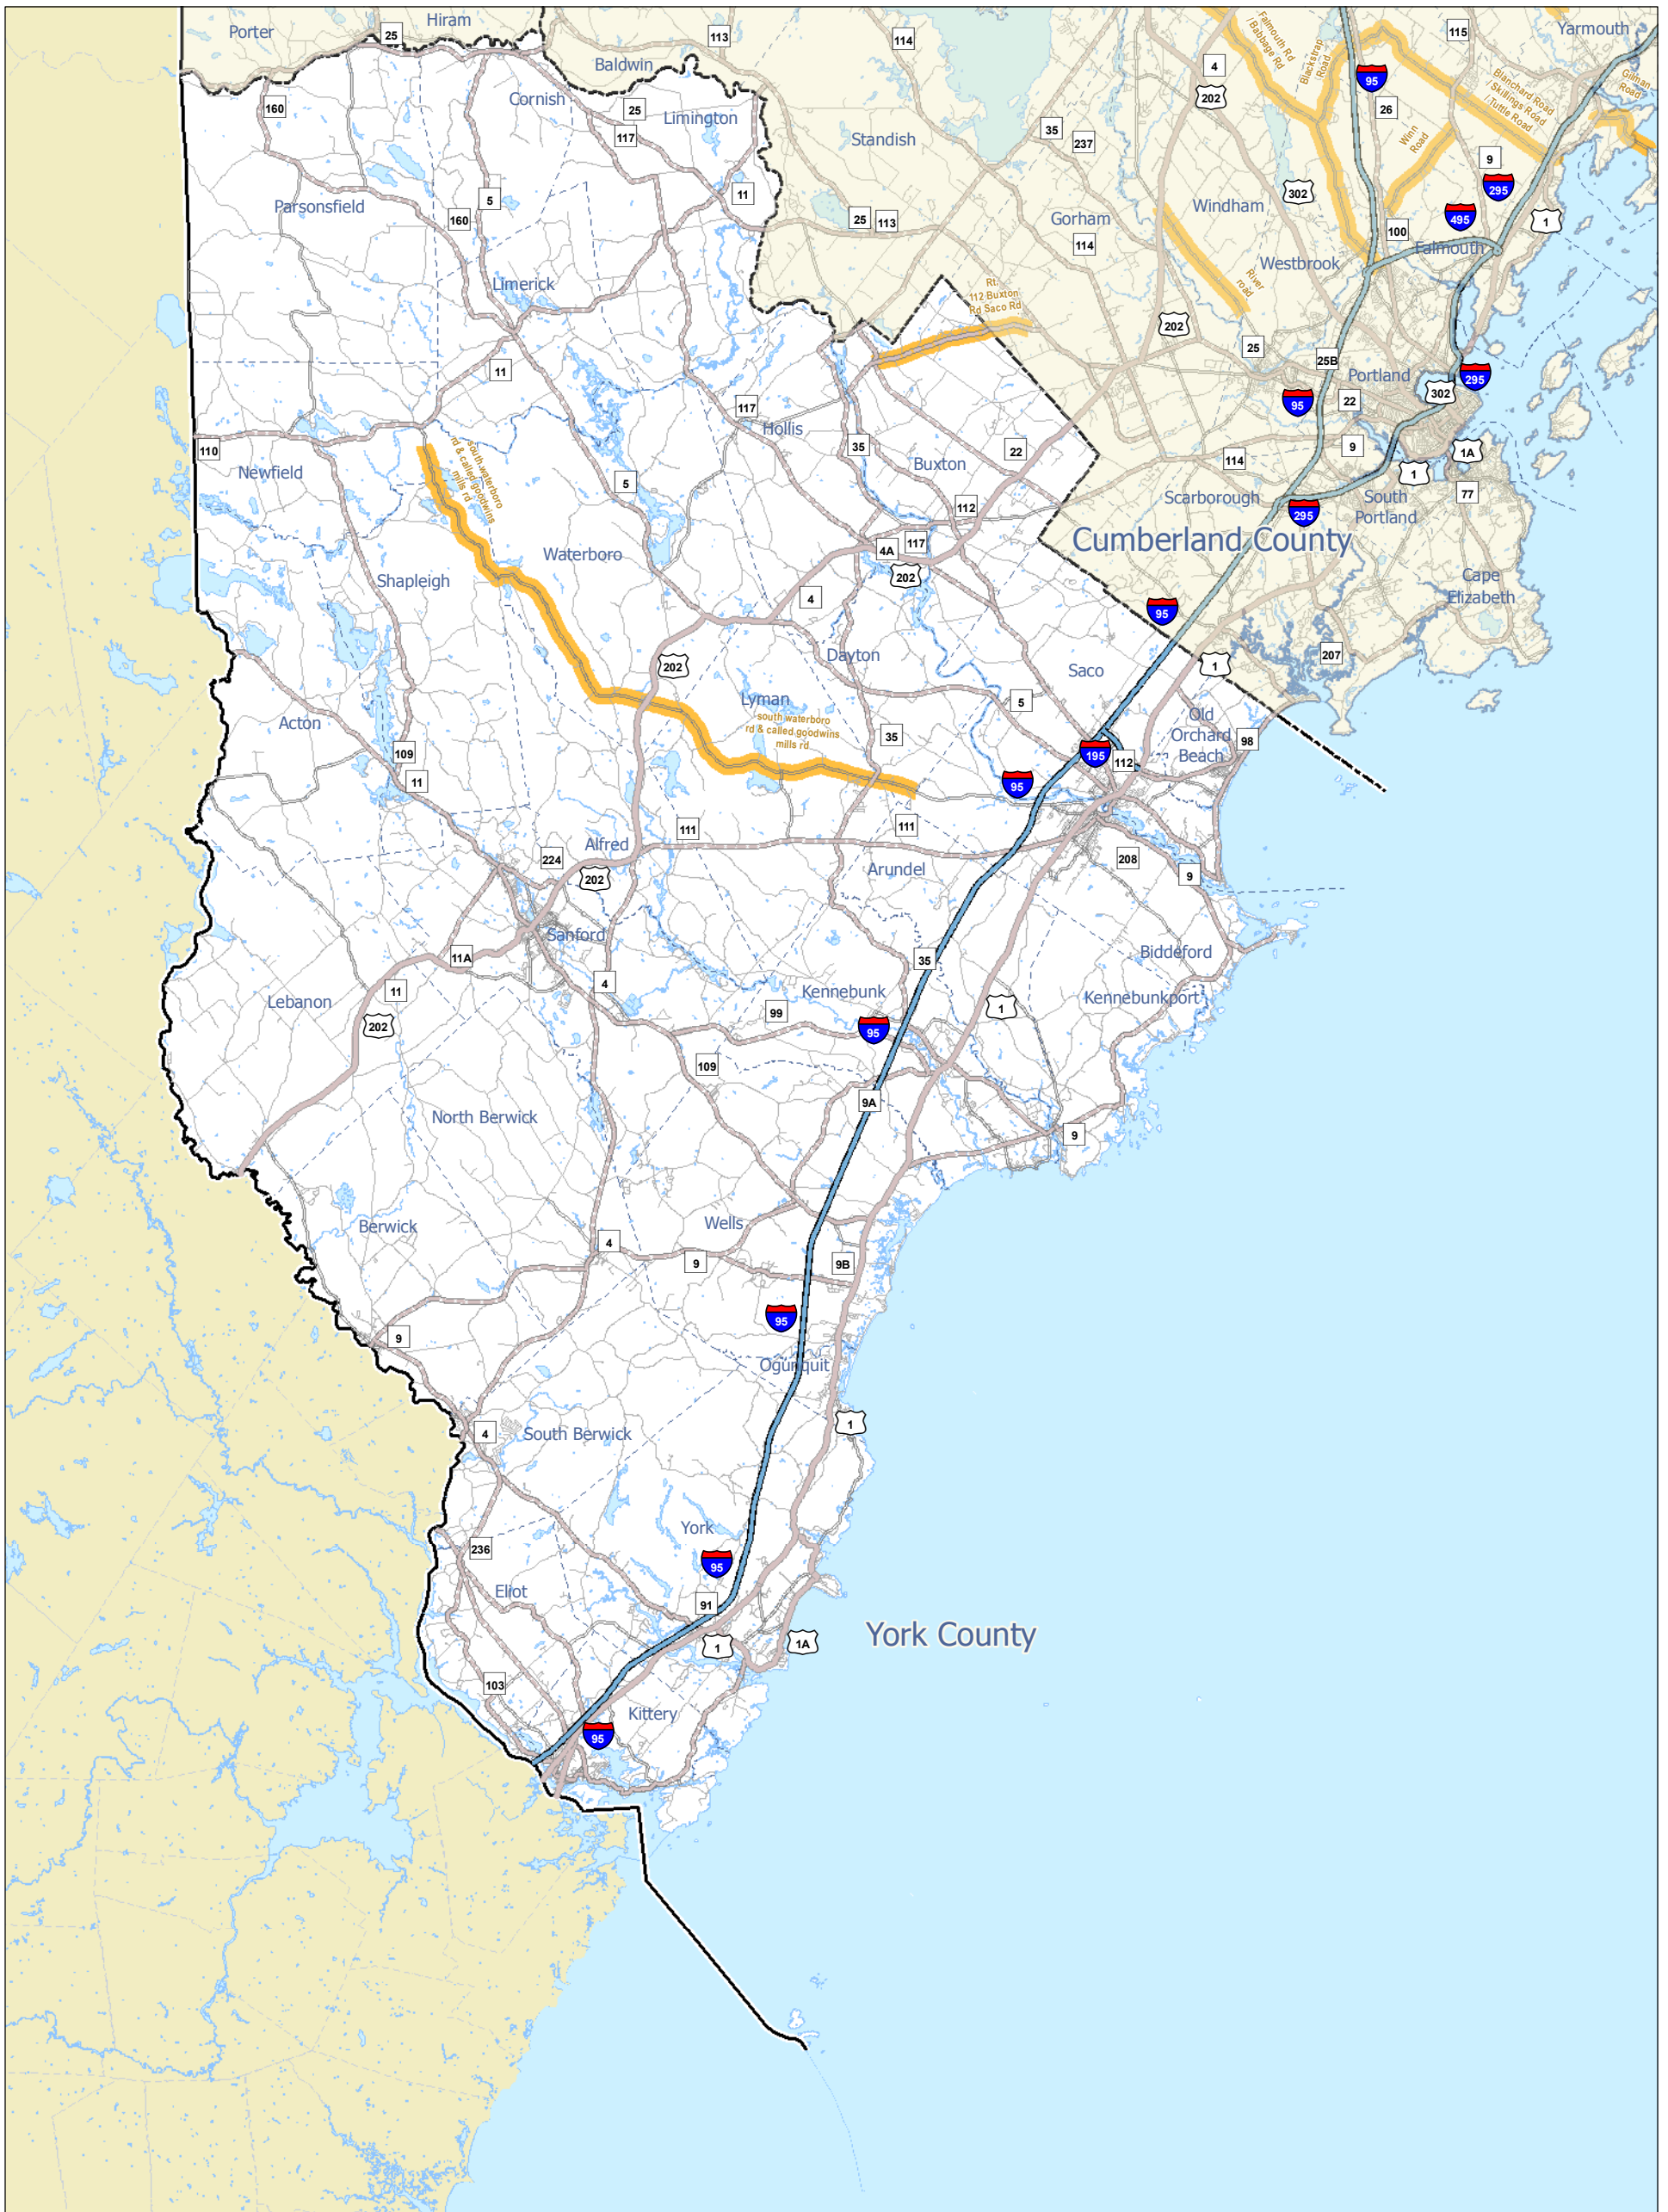

State Roads Posted for Weight

Jun 08, 2009

York County

Legend

- █ State Roads Currently Posted
- █ State Roads That Will Be Posted

- Interstate
- U.S. Routes
- State Routes
- State-Aid Roads
- Other Public Roads

DISCLAIMER - The Maine Department of Transportation provides this publication for information only. Reliance upon this information is at user risk. It is subject to revision and may be incomplete depending upon changing conditions. This map is not intended to support emergency dispatch. Road names used on this map may not match official road names. The Department assumes no liability if injuries or damages result from this information.

Posted roads are limited to vehicles weighing 23,000 pounds or less. This seasonal weight restriction does not apply to permitted Vehicles or when roads are frozen solid. Municipal posted roads are not reflected on this map.