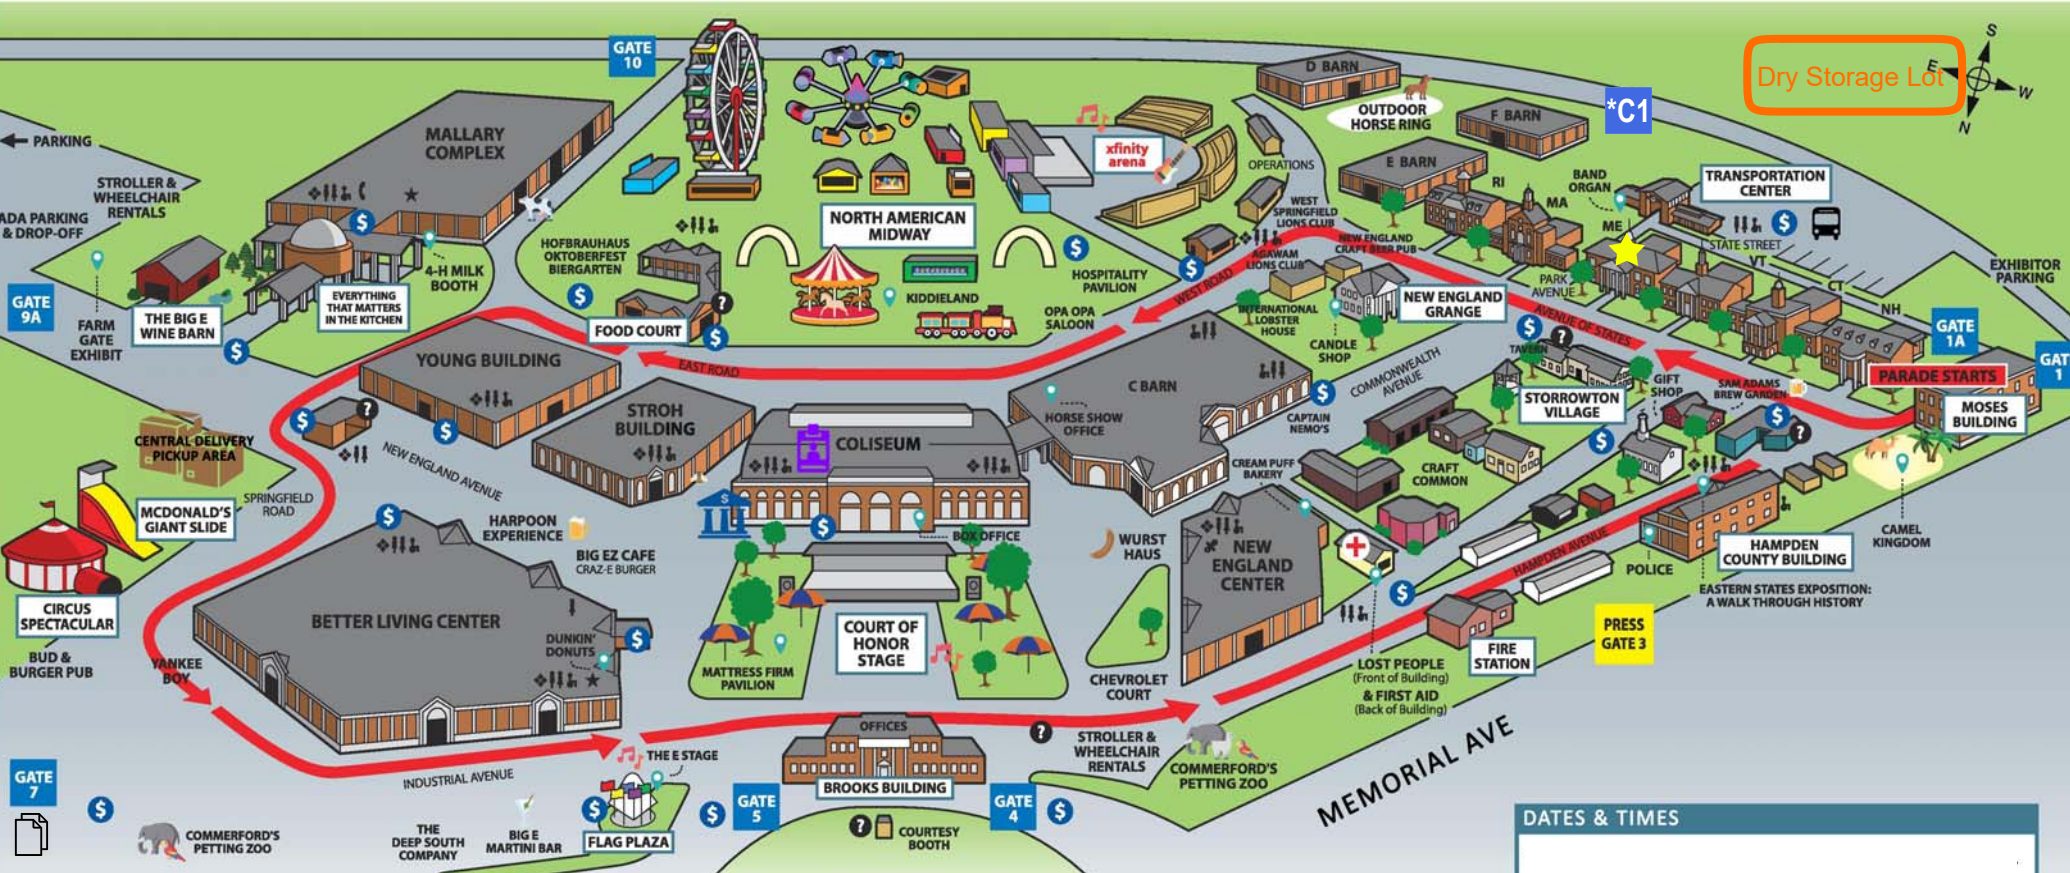

# Getting to the Big E:

Exposition Address: 1305 Memorial Ave. West Springfield, MA 01089

Big E Driving directions: <https://www.thebige.com/p/generalinfo/getting-here>

**\*Special Event Day Vendors use Gates 1 and 1a**

**\*Temporary load in/load out access special event days, C1**

Gate 1 address: 1761 Memorial Avenue (West Springfield, MA 01089)

MAP KEY	
	Information Services <small>Sponsored by Health New England</small>
	Telephone
	Nursing Mothers' Lounge
	Restrooms
	Unisex Handicap Restrooms
	Baby Changing Station
	First Aid Station
	Maine Building
	ADA Accessible
	Parade Route
	Westfield Bank ATM
	Onsite Bank
	Fairgrounds print shop
	Badge Pickup - Coliseum

DATES & TIMES
Maine Building hours of operation: 10 a.m. - 9 p.m.
Deliveries to grounds and booth between 8:00 a.m. and 9:15 a.m. No deliveries on grounds after 9 a.m.
Westfield Bank hours 8am – 2pm and 3pm – 7pm.
<b>Special Dates:</b> Maine Day—First Saturday of Fair Harvest New England –Last Friday of Fair