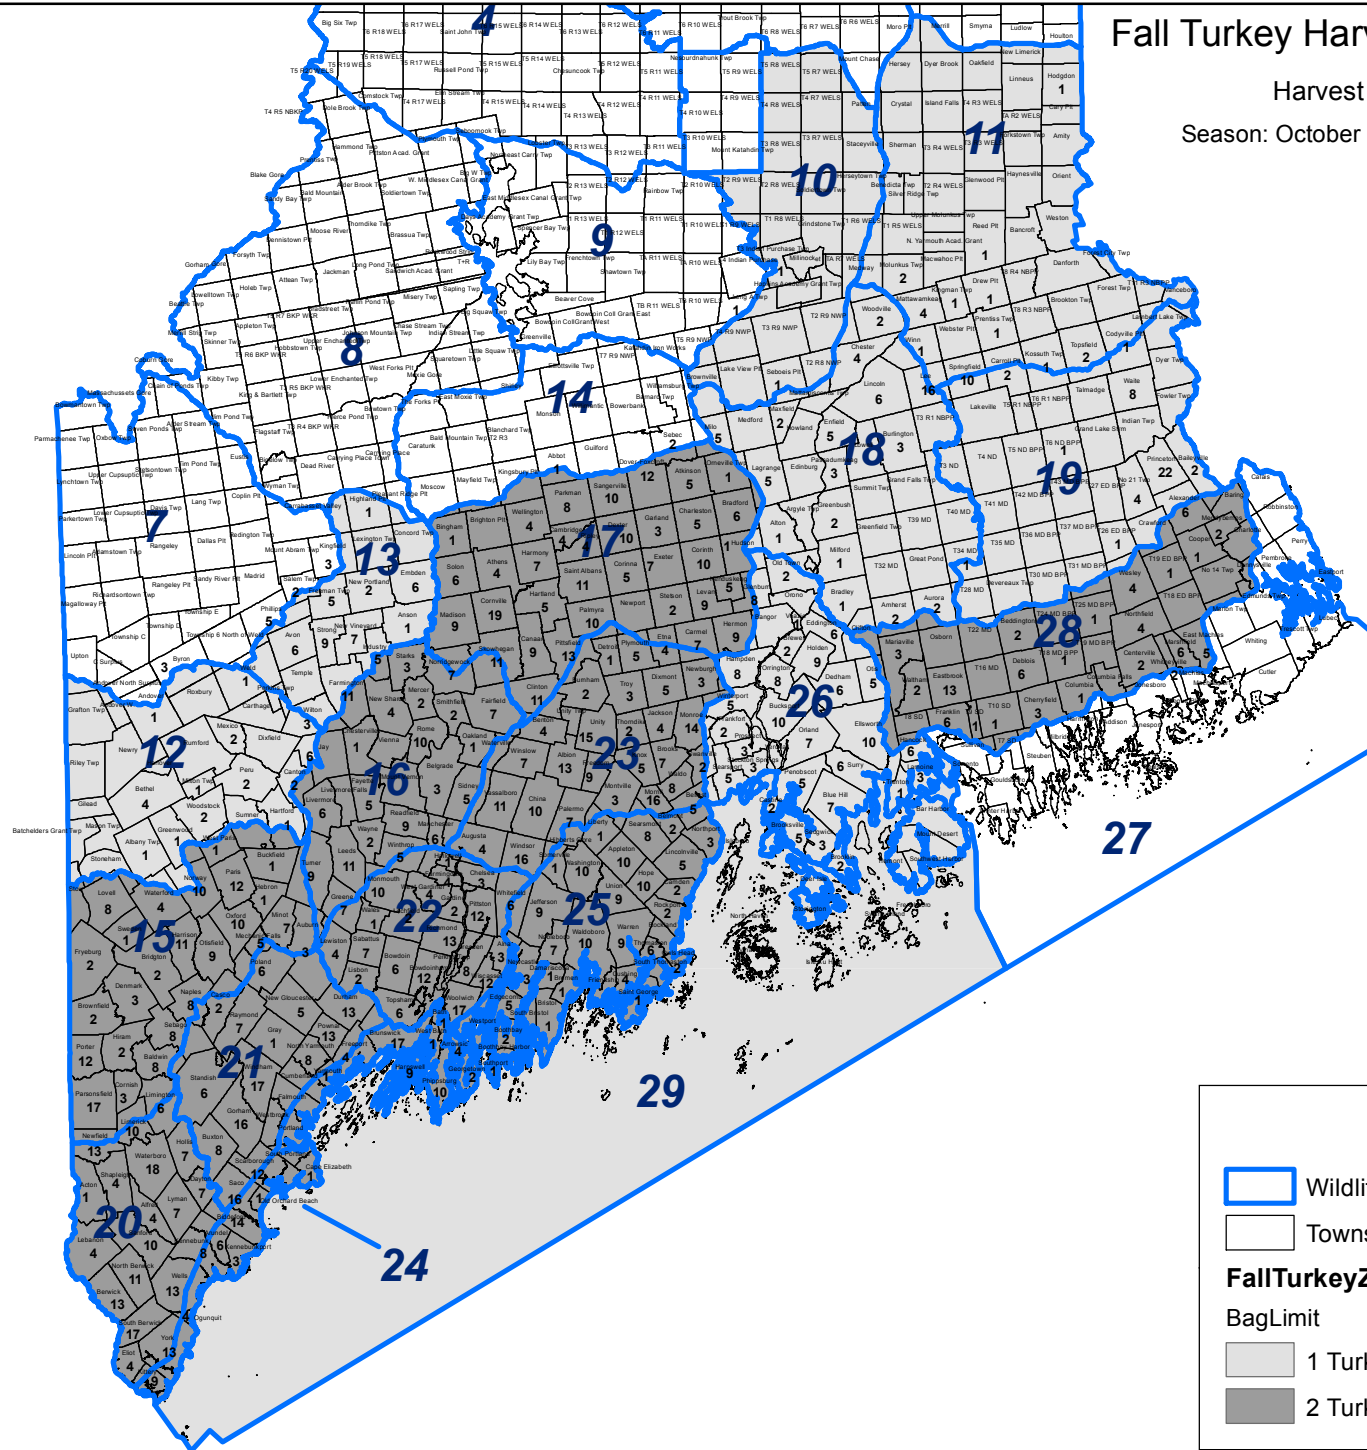

Fall Turkey Harvest by Town 2014

Harvest Total: 1,802

Season: October 2 - October 31, 2014

Legend

- Wildlife Management Districts
- Townships

FallTurkeyZones2014

BagLimit

- 1 Turkey, either sex
- 2 Turkeys, either sex