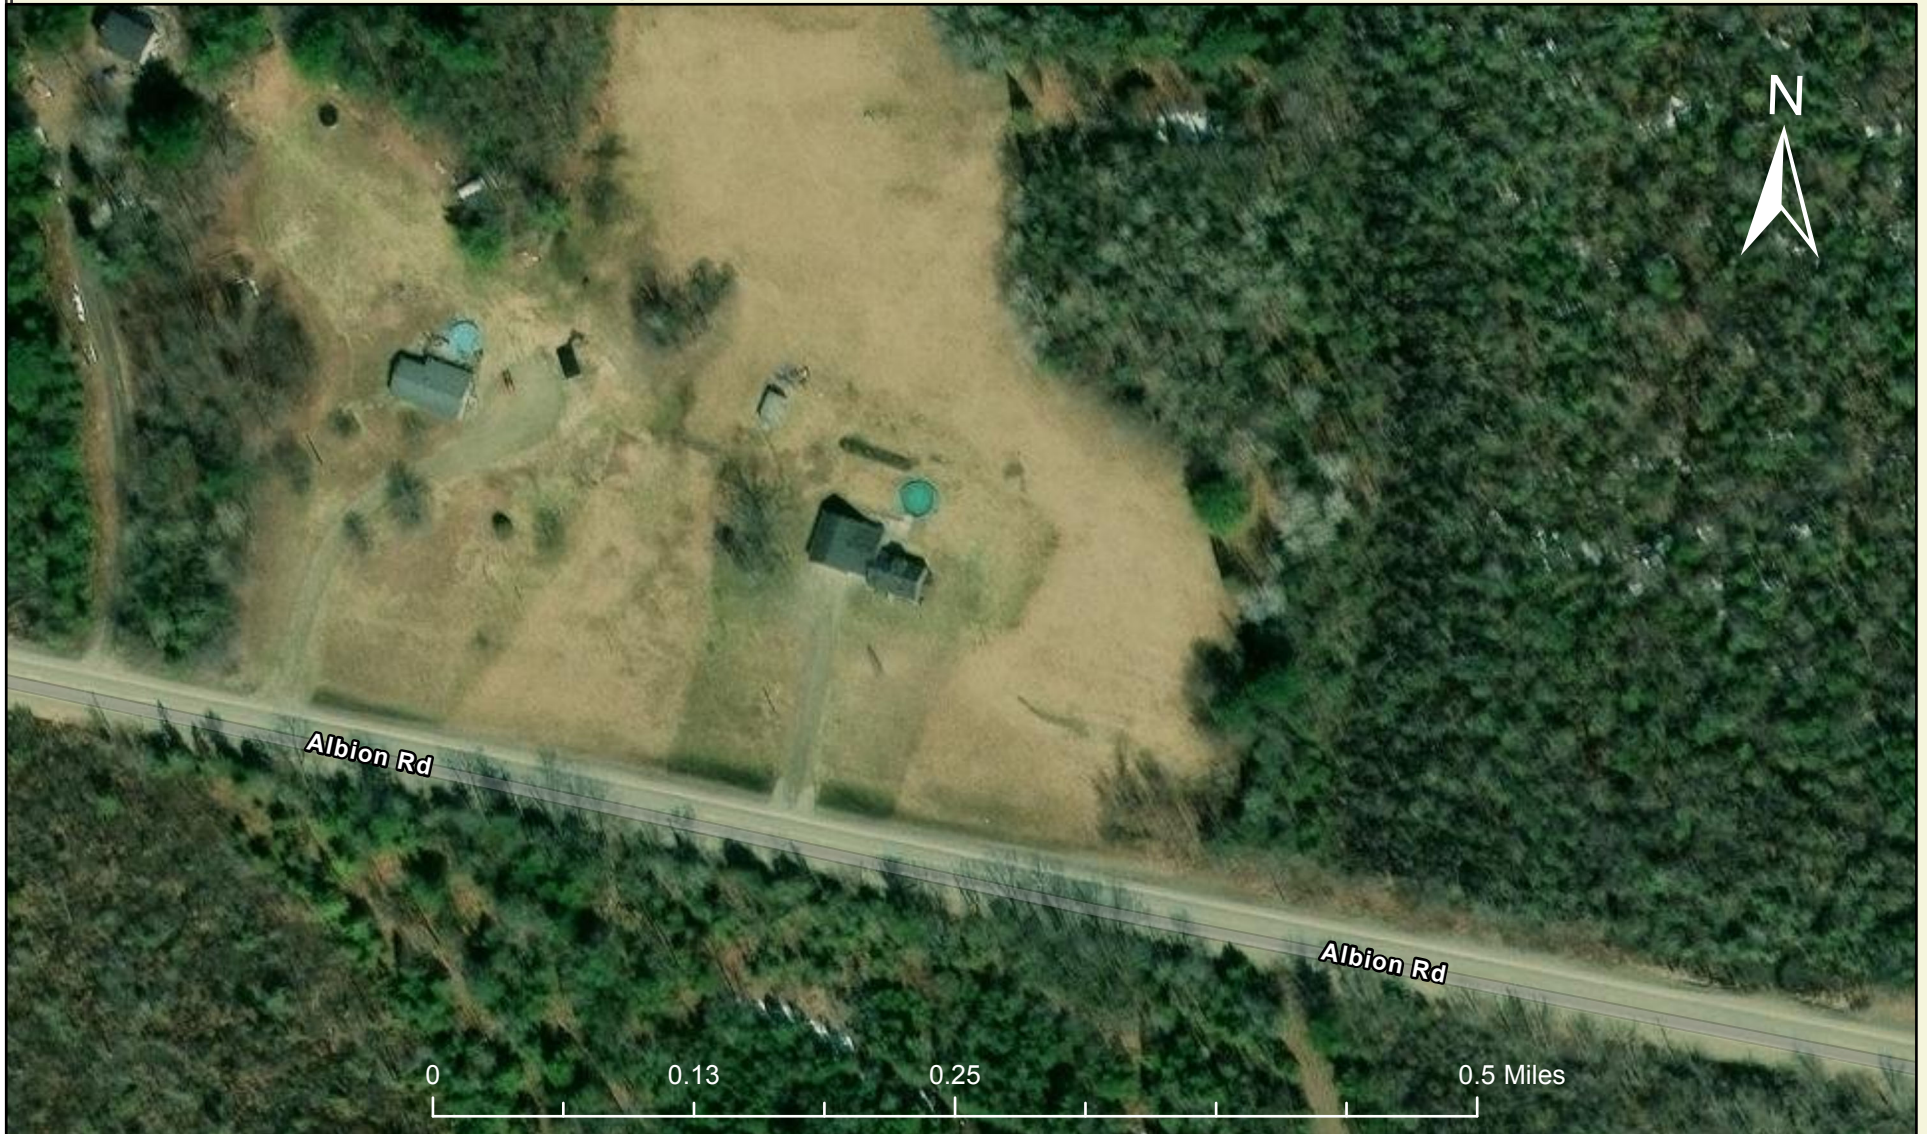

# 148223 - Macknight - Albion Road, Benton

Maxar, Microsoft, Earthstar Geographics, Province of New Brunswick, Esri, TomTom, Garmin, FAO, NOAA, USGS, EPA, USFWS, NRCAN, Parks Canada, Esri Community Maps Contributors, © OpenStreetMap, Microsoft, Esri, TomTom, Garmin, SafeGraph, GeoTechnologies, Inc, METI/NASA, USGS, EPA, NPS, US Census Bureau, USDA, USFWS, Maxar

596 Albion Road, Benton

Created By: Margaret Pierce  
August 27, 2024

Spatial Reference  
Name: NAD 1983 UTM Zone 19N  
PCS: NAD 1983 UTM Zone 19N  
GCS: GCS North American 1983  
Datum: North American 1983  
Projection: Transverse Mercator