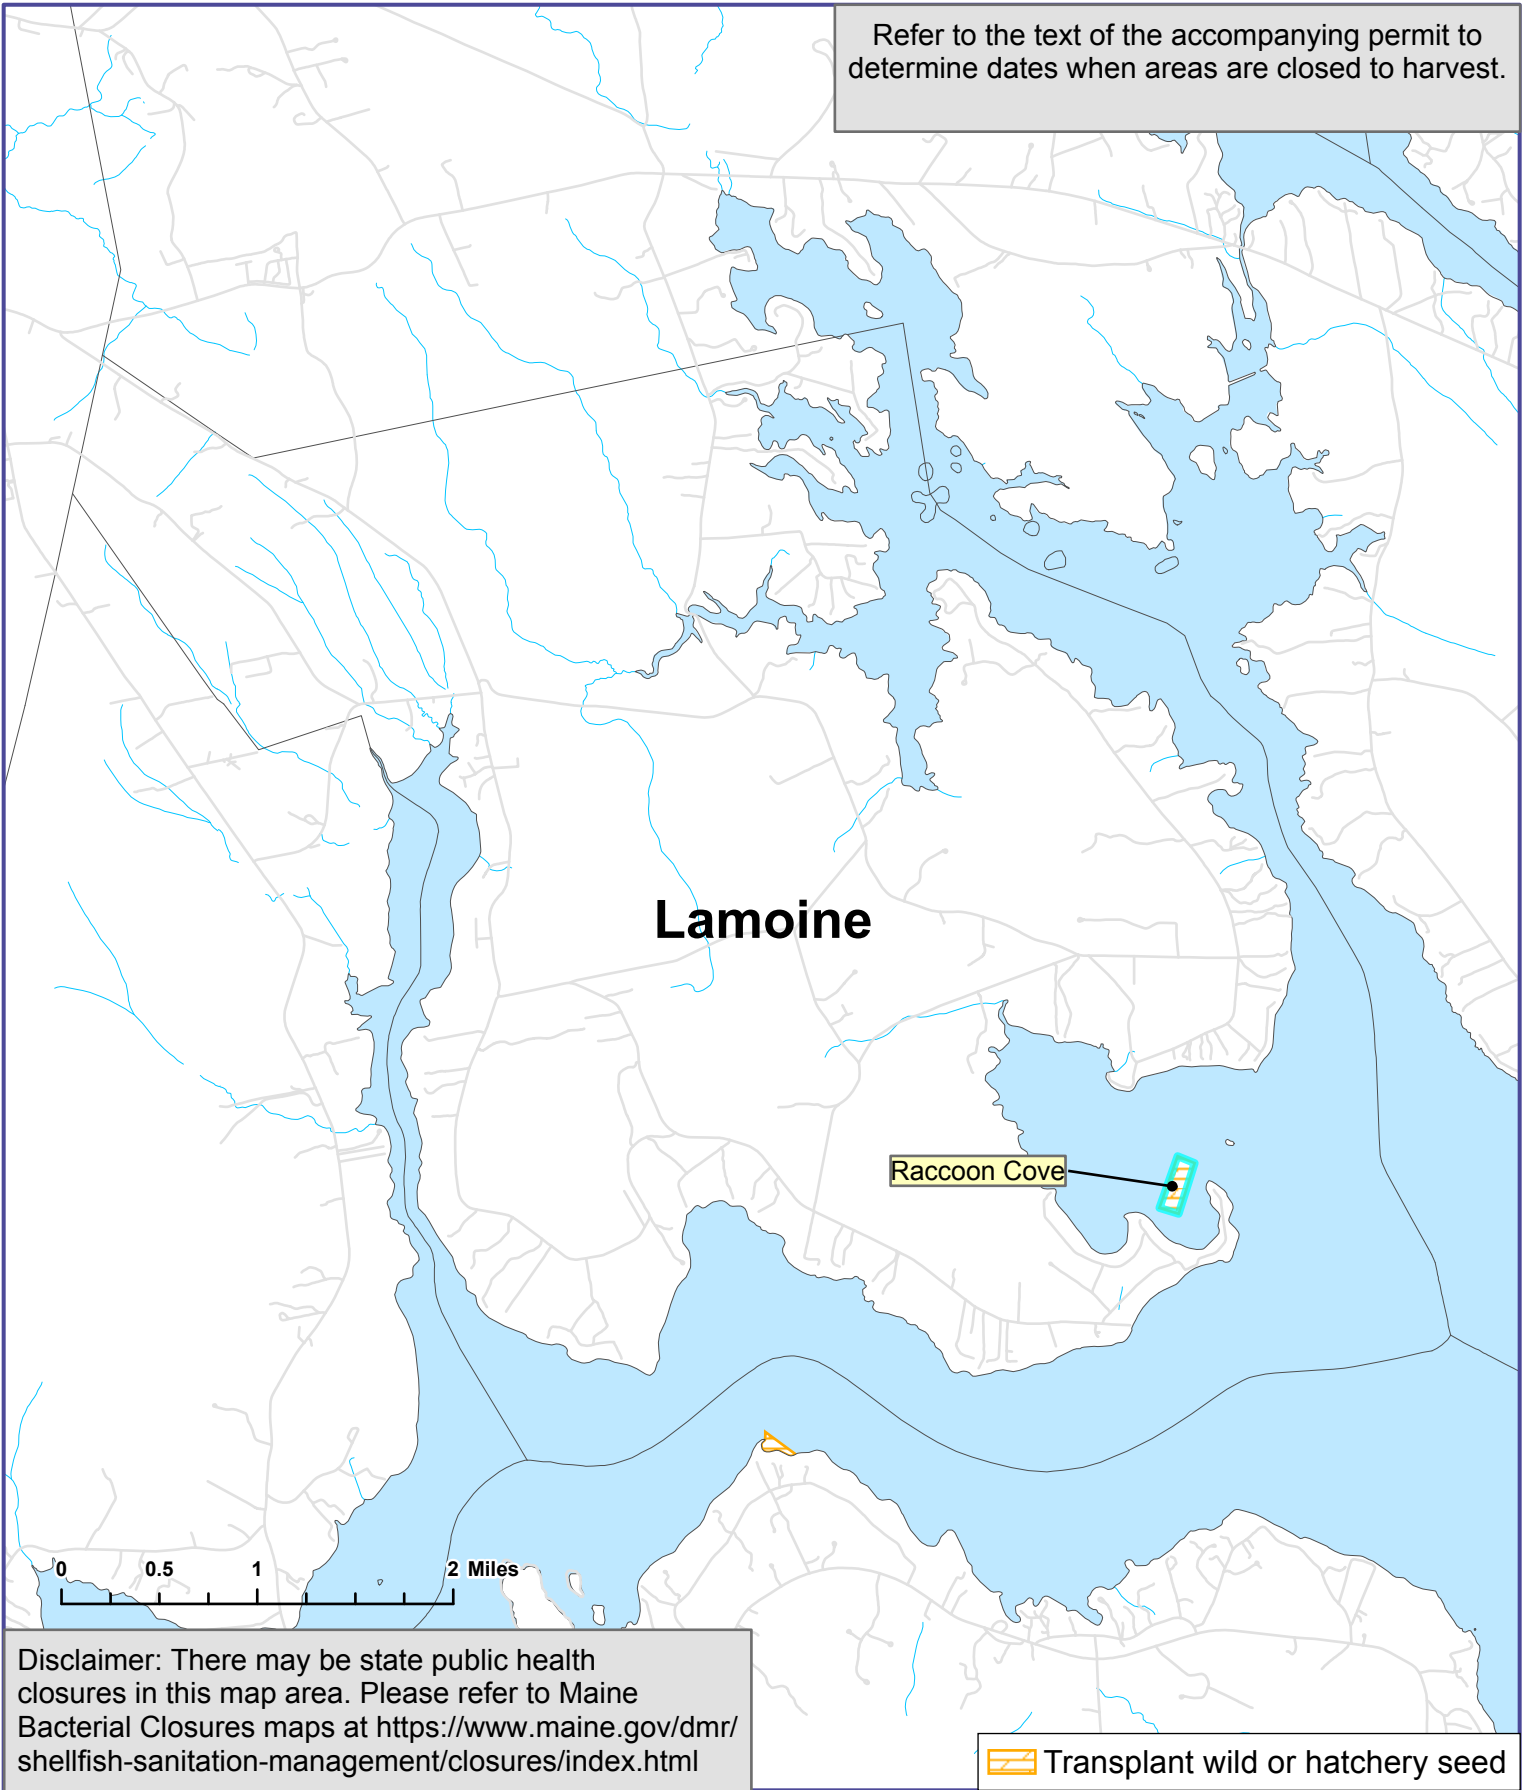

Maine Department of Marine Resources

Lamoine

Municipal Clam Reseeding or Transplant Projects

Refer to the text of the accompanying permit to determine dates when areas are closed to harvest.

Lamoine

Raccoon Cove

Disclaimer: There may be state public health closures in this map area. Please refer to Maine Bacterial Closures maps at <https://www.maine.gov/dmr/shellfish-sanitation-management/closures/index.html>

 Transplant wild or hatchery seed