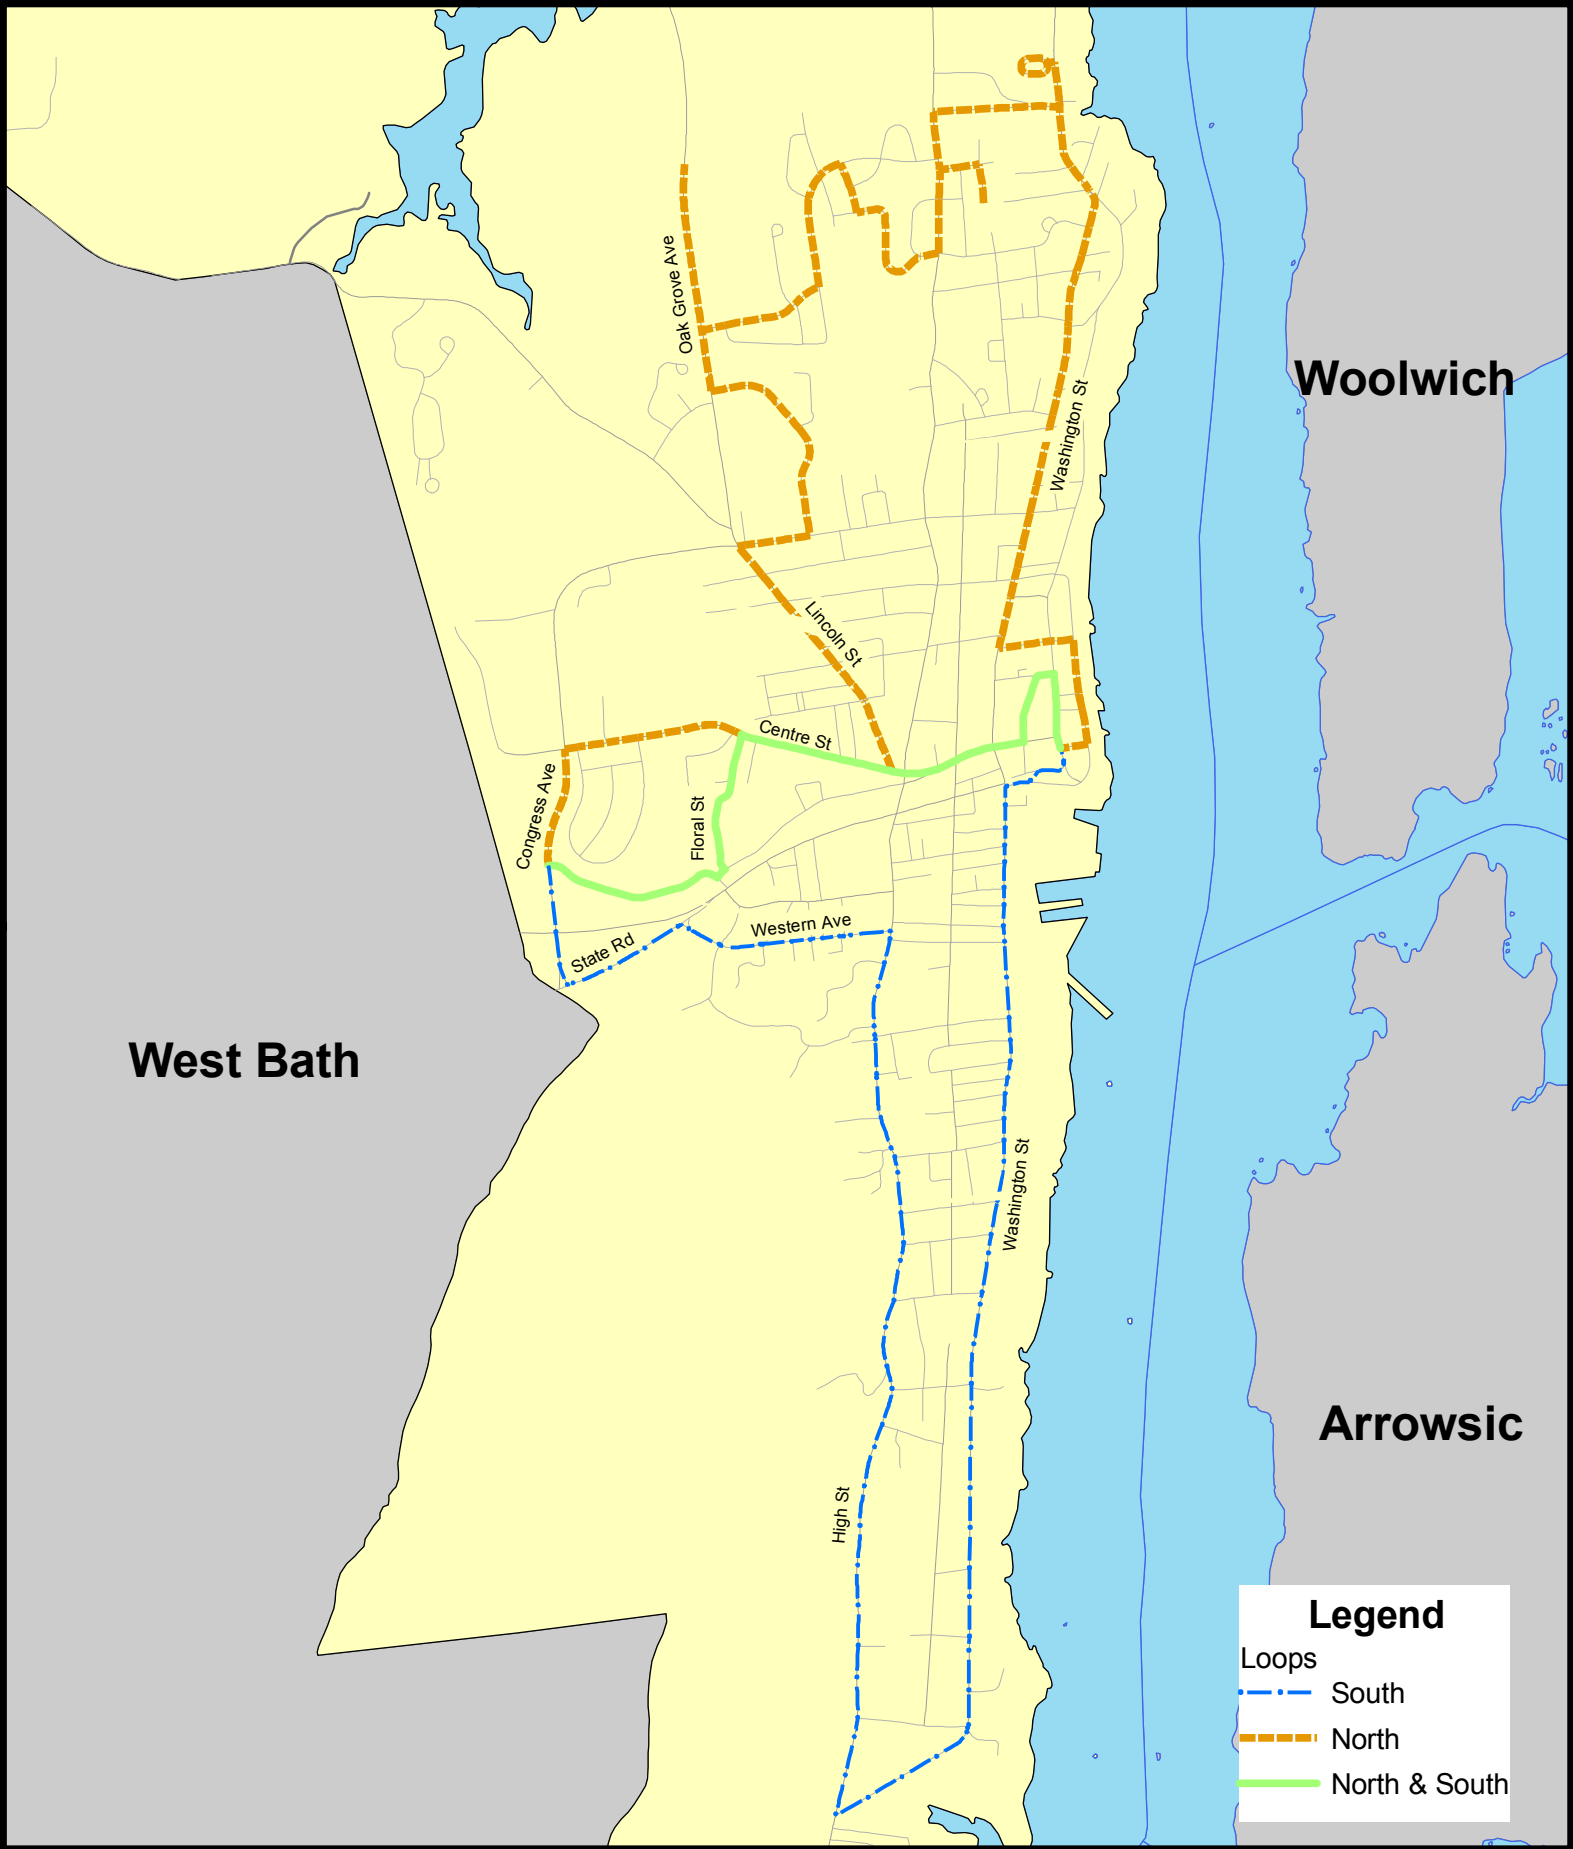

# Bath Bus Routes

City of Bath Comprehensive Plan

Source: Bath Planning Office

Map prepared by Bath Planning Office  
on 3/23/2009

**West Bath**

**Woolwich**

**Arrowsic**

### Legend

- Loops
- South
- North
- North & South